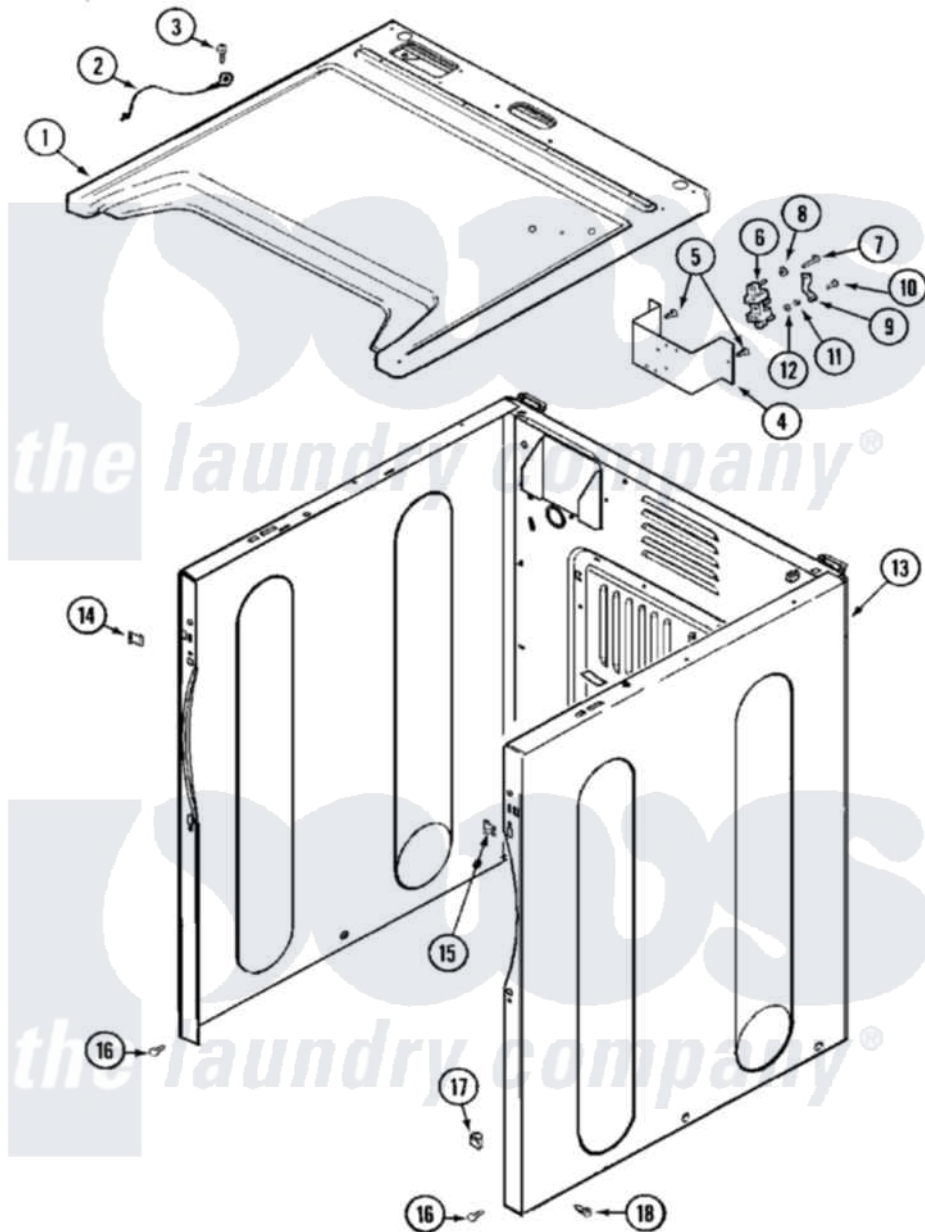

Maytag MDE16CSDZW 03 - CABINET-FRONT

Maytag [Residential Maytag MDE16CSDZW Dryer Parts](#) Parts Diagram 03 - CABINET-FRONT
 Click on the part number to view part

Item	Original Part Number	Replaced By	Status	Part Description
001	33002633			Cover, Top
002	22001959			Wire, Ground
003	210186	3370225		Screw
004	NLA		Not Available	BRACKET, TERMINAL BLOCK---NA
005	22001995			Screw Note: Screw, Tumbler Front And Shroud
006	33001244			Block, Terminal
"	33002106			Shield, Terminal Block
"	33002259			Block, Terminal
007	Y312209	W10001200		Screw
008	Y311270			Washer, Terminal Block
009	Y312184			Strap, Grounding
010	NLA		Not Available	SCREW, GROUND STRAP
011	311484	112432		Nut
012	311093			Washer, Terminal Connection
013	NLA		Not Available	CABINET ASSY (WHT-AS)

013

NLA

Not Available

PK)

014 [22002049](#)

Clip Note: Clip, Front Panel

015 213280

[204439](#)