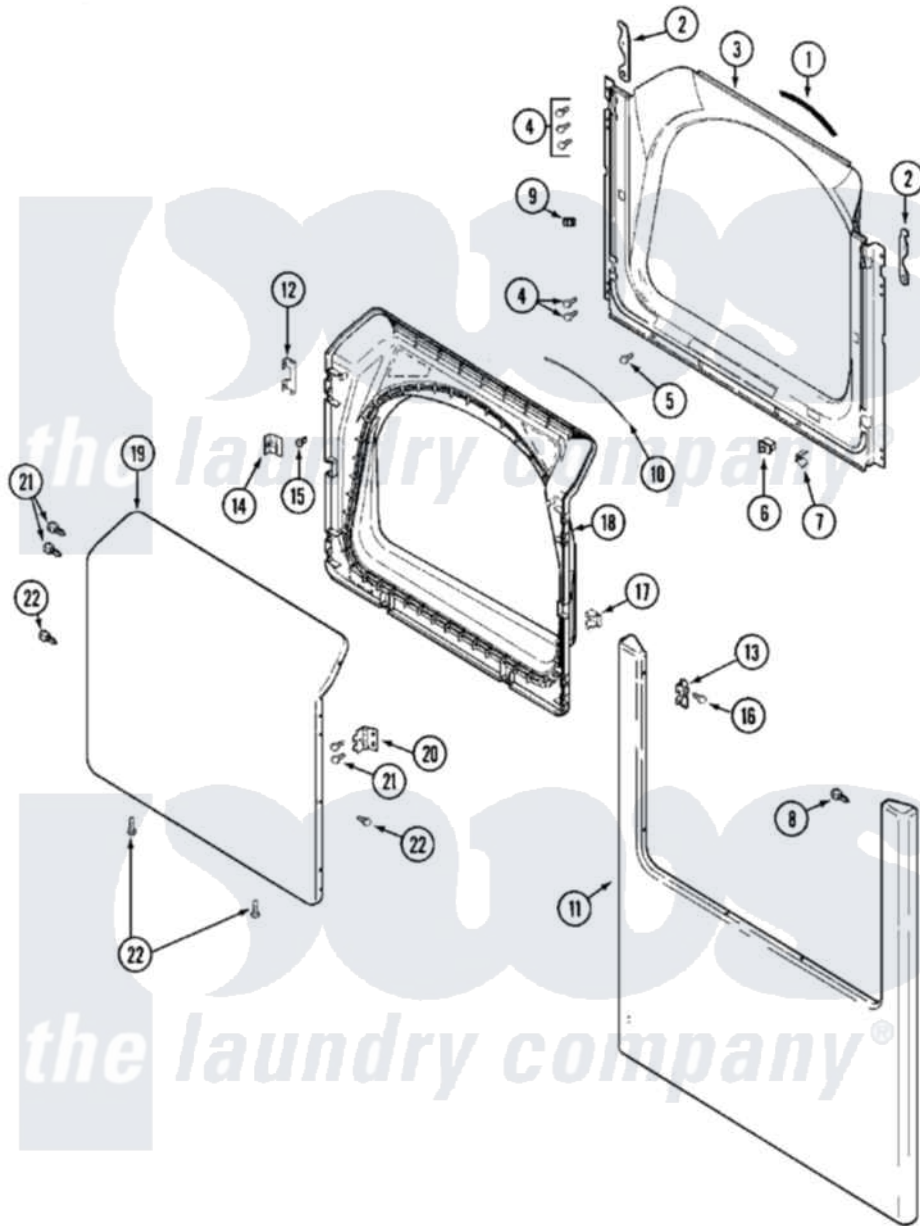

Maytag MDE16CSDZW 04 - DOOR

Maytag Residential Maytag MDE16CSDZW Dryer Parts Parts Diagram 04 - DOOR
 Click on the part number to view part

Item	Original Part Number	Replaced By	Status	Part Description
001	33001767			Seal, Shroud
002	33002597			Hook, Security
003	33001900			Shroud
004	22001995			Screw Note: Screw, Tumbler Front And Shroud
005	33001855	33002917		Screw, No.10-16
006	33001509	W10169313		Switch-Dor
"	33002239			Switch, Door
007	33001760			Bracket, Hinge
008	22002243			Screw, Front Panel And Hinge
"	22002244			Clip, Grounding
009	Y304578	LA-1003		Door Catch Kit
010	33002094			Seal, Door
011	22002239			Clip, Front Panel
"	33001901			Panel, Front
012	22002038			Clip, Door
013	33001771			Bushing, Inner Door

014	33001793		Bracket, Strike
015	33001761		Strike, Door
016	22002039		Clip, Door
017	33001763		Plug, Inner Door
018	33001899		Door, Inner
019	33001904		Door, Outer
020	33001759		Hinge, Door
021	22002062	98006631	Screw
022	22002063		Screw No.8-18AB Wafer Head
023	33001764		Cover, Hinge Hole
024	33001846		Screw, Hinge Hole Cover