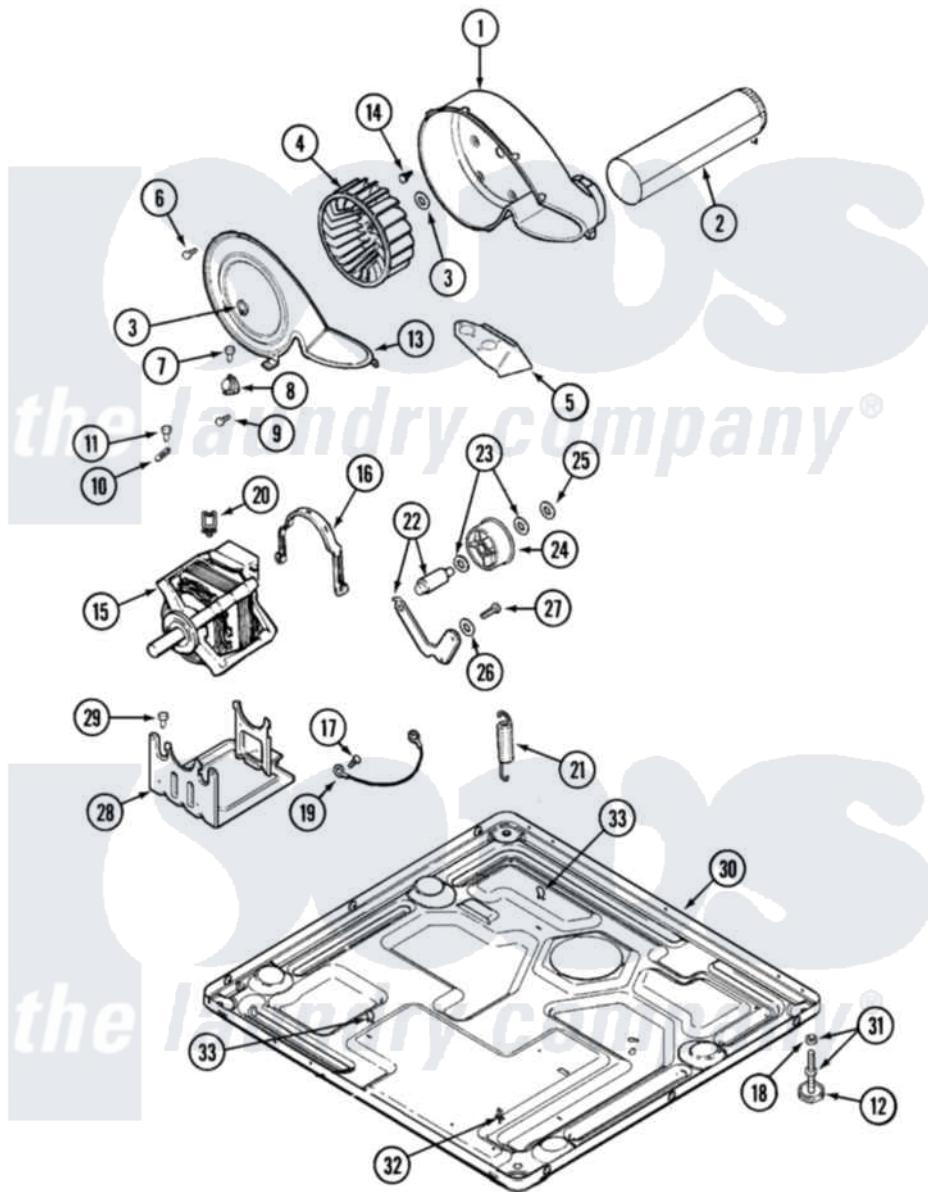

Maytag MDE16CSDZW 08 - MOTOR DRIVE

Maytag [Residential Maytag MDE16CSDZW Dryer Parts](#) Parts Diagram 08 - MOTOR DRIVE
 Click on the part number to view part

Item	Original Part Number	Replaced By	Status	Part Description
001	33001789			Housing, Blower
002	22001995			Screw Note: Screw, Tumbler Front And Shroud
"	33001800			Duct Assembly, Exhaust
003	410233	9703438		Ring-Retrn
004	33002797			Wheel, Blower
005	33001837			Cover, Thermostat
006	33001855	33002917		Screw, No.10-16
007	Y313561			Screw---NA
008	303392			Thermostat, Cycling
"	306967			Thermostat, Multi-Temp Part Not Used Mde26ct-MN Only
"	33001306			Wire Harness, Thermostats
009	22001996	3370225		Screw
010	33001762			Fuse, Thermal
011	NLA		Not Available	SCREW, THERMAL CUT-OFF
012	Y314137			Foot, Rubber

013	33002711		Cover, Blower Housing
014	314818	1163839	Screw
015	33002795		Motor, Drive 60Hz
"	33002796	W10197708	Motor-Drive
016	33002221	Y015825	Clip, Motor To Motor Support
017	910343	488234	Screw 8-32 X 1/4
018	Y052740	62739	Nut, Lock
019	901220		Ground Wire
020	Y310376		Clip, Door Switch Harness
021	33002460	33002459	Assembly, Spring And Plug
"	33002461		Plug For Spring
022	33001840	6-3705180	Idler Arm
023	Y312527		Washer, Idler Shaft
024	33001783	6-3700340	Bearing- I
025	312958	354987	Ring, Retaining
026	33002218		Grommet, Idler Arm
027	Y014874		Screw, Idler Arm And Sleeve
028	33002817		Motor Support, Offset
029	Y313561		Screw----NA
030	NLA	Not Available	BASE, (LWR)----NA
031	Y305086		Adjustable Leg And Nut
032	315471	22003298	Retainer, Wire
033	410490		Spring, Retainer Wire Harness