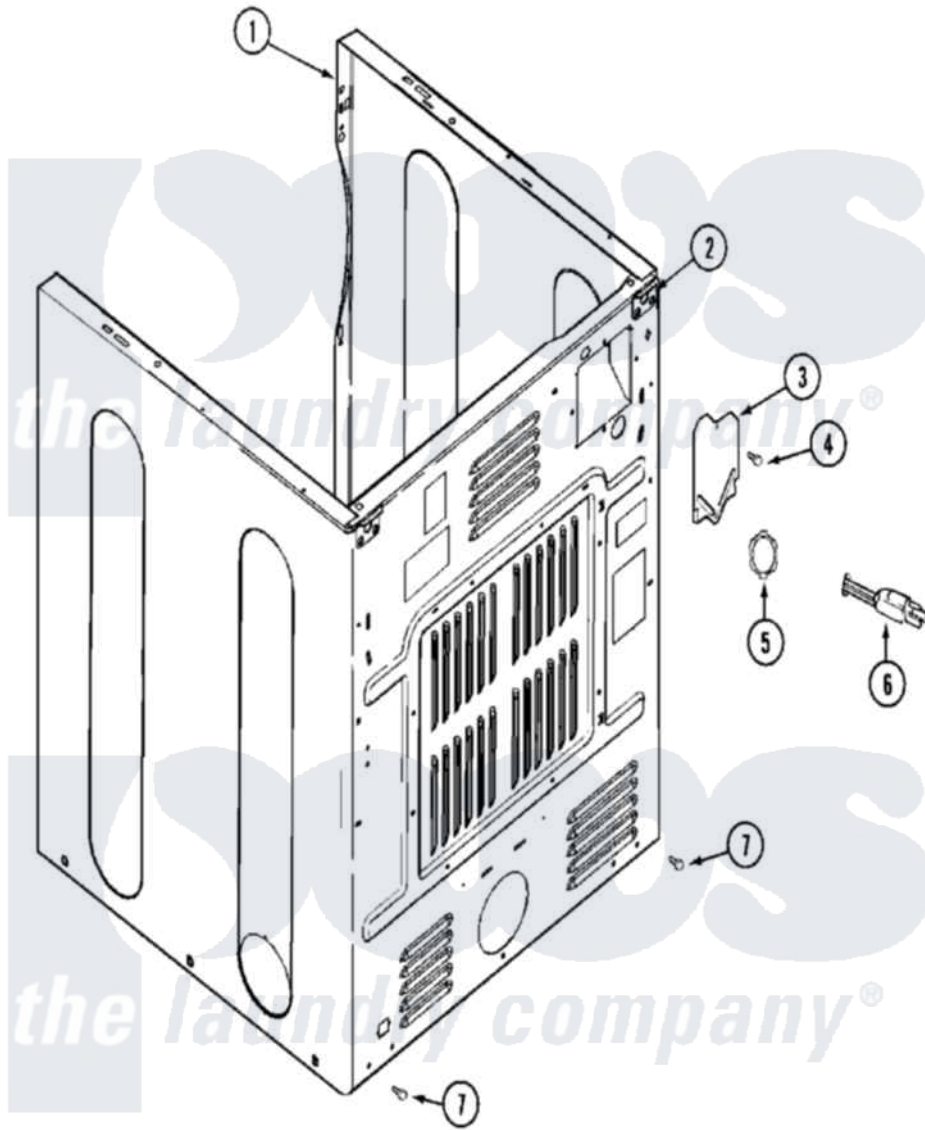

Maytag MDE16MNAGW 04 - CABINET-REAR

Maytag Residential Maytag MDE16MNAGW Dryer Parts Parts Diagram 04 - CABINET-REAR
 Click on the part number to view part

Item	Original Part Number	Replaced By	Status	Part Description
001	NLA		Not Available	CABINET (WHT)
002	22001995			Screw Note: Screw, Tumbler Front And Shroud
"	22003367	22004095		Hinge, Plastic
"	NLA		Not Available	BRACKET, CABINET HINGE
003	33001795			Cover, Terminal Block
004	22001995			Screw Note: Screw, Tumbler Front And Shroud
"	Y912873			Screw, Terminal Block Bracket
005	33001425			Locknut, Eared For Canadian
006	305168	33002916		Power Cord, Canadian 240V
007	22001995			Screw Note: Screw, Tumbler Front And Shroud