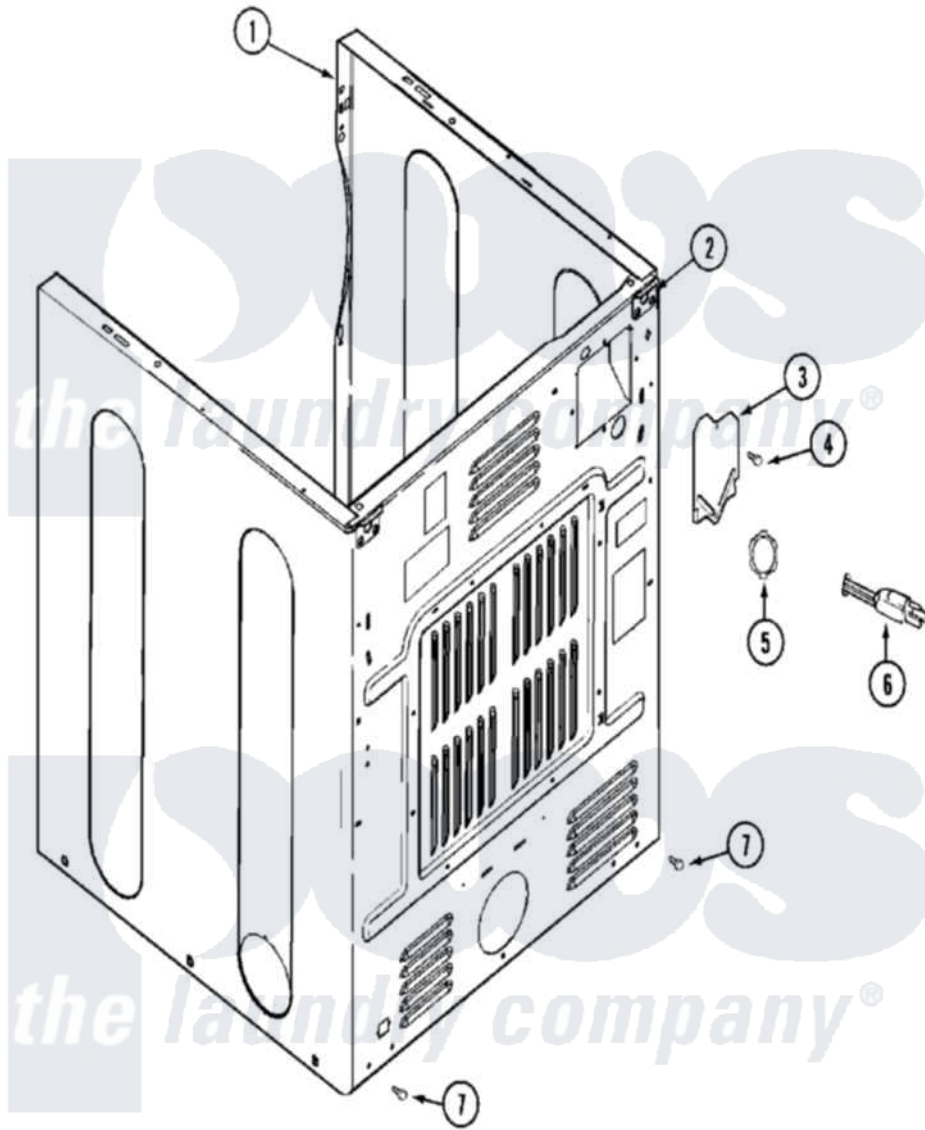

Maytag MDE16MNAYW 04 - CABINET-REAR

Maytag Residential Maytag MDE16MNAYW Dryer Parts Parts Diagram 04 - CABINET-REAR
 Click on the part number to view part

Item	Original Part Number	Replaced By	Status	Part Description
001	NLA		Not Available	CABINET (WHT)
002	22001995			Screw Note: Screw, Tumbler Front And Shroud
"	22003367	22004095		Hinge, Plastic
"	NLA		Not Available	BRACKET, CABINET HINGE
003	33001795			Cover, Terminal Block
004	22001995			Screw Note: Screw, Tumbler Front And Shroud
"	Y912873			Screw, Terminal Block Bracket
005	33001425			Locknut, Eared For Canadian
006	305168	33002916		Power Cord, Canadian 240V
007	22001995			Screw Note: Screw, Tumbler Front And Shroud