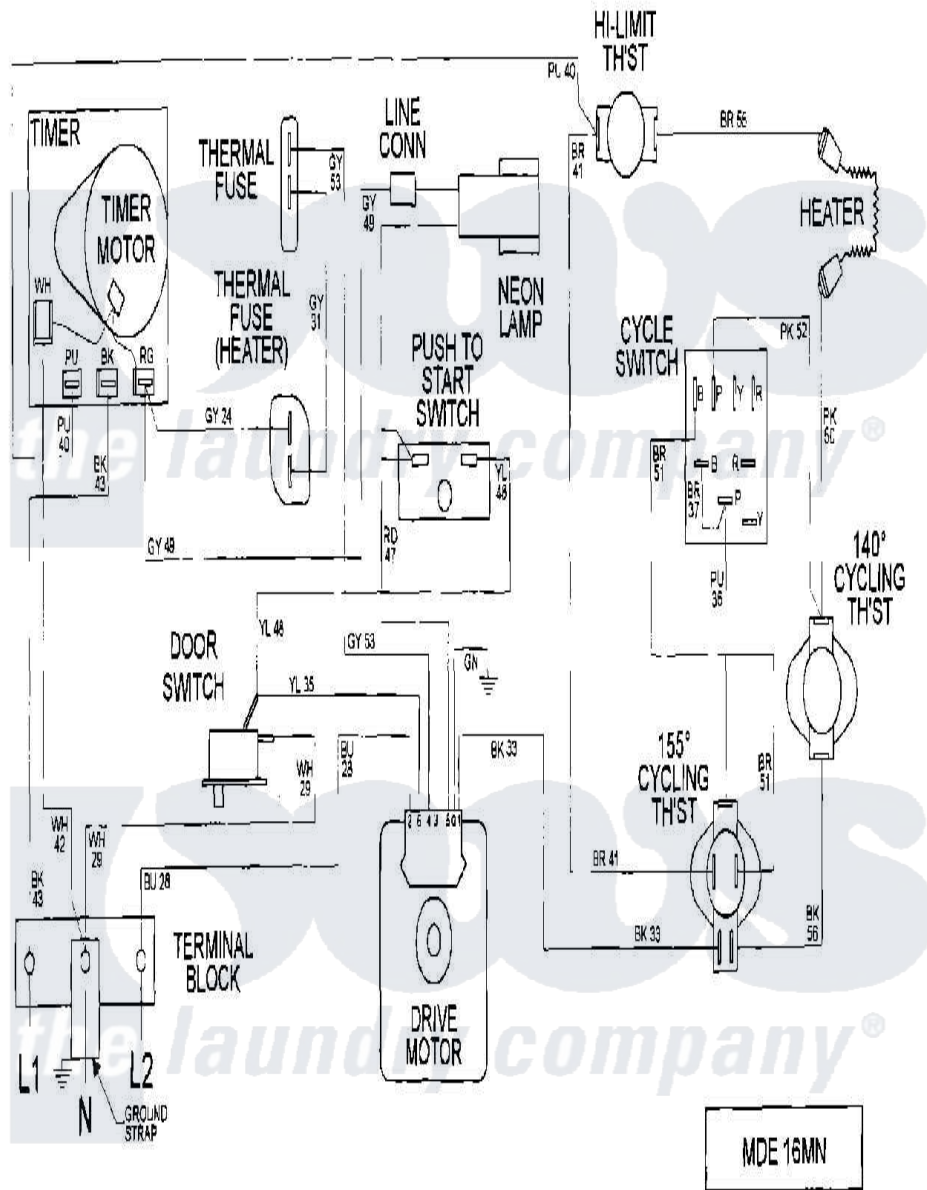

Maytag MDE16MNAYW 07 - WIRING INFORMATION

Maytag Residential Maytag MDE16MNAYW Dryer Parts Parts Diagram 07 - WIRING INFORMATION
 Click on the part number to view part

Item	Original Part Number	Replaced By	Status	Part Description
001	NLA		Not Available	WIRING INFORMATION