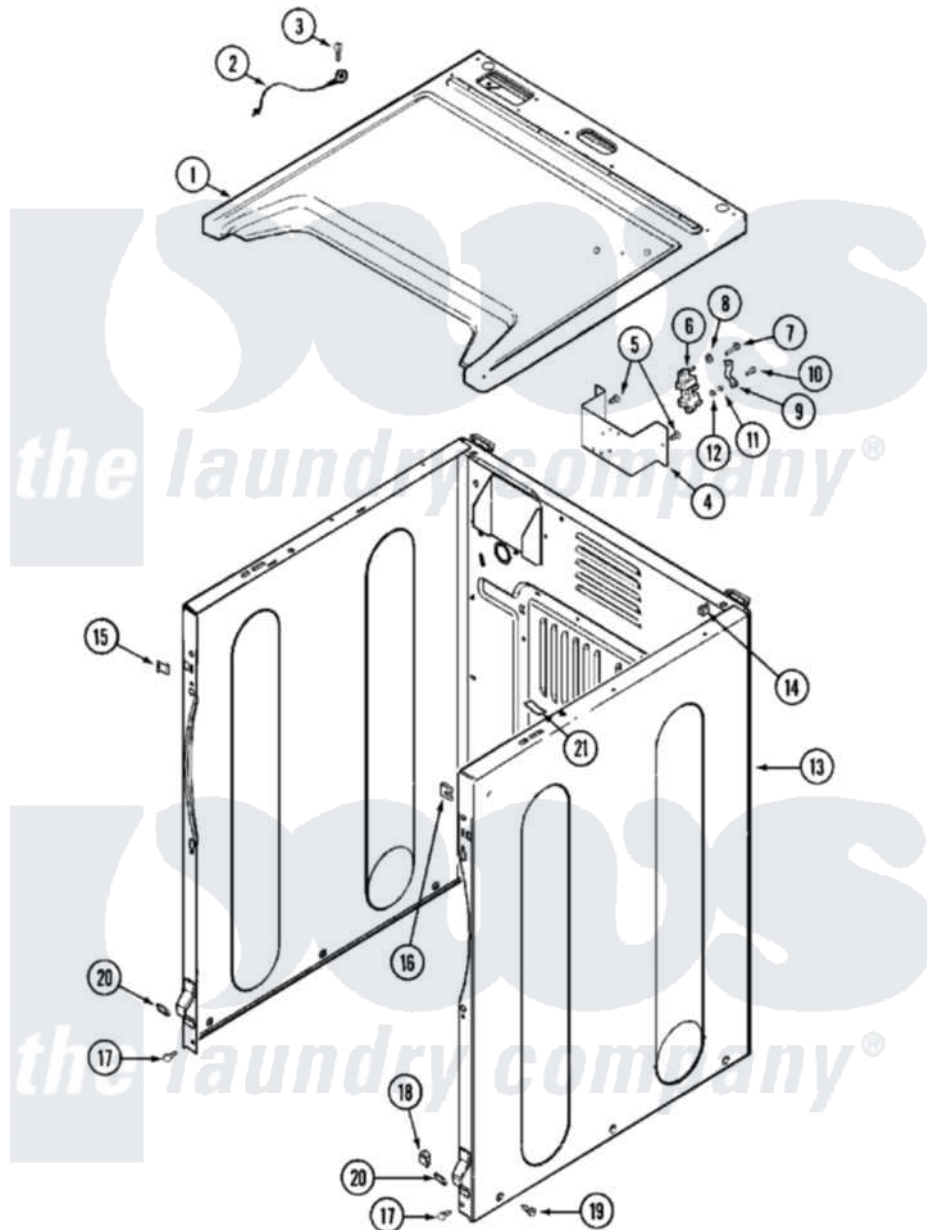

Maytag MDE16MNAZW 02 - CABINET-FRONT

Maytag [Residential Maytag MDE16MNAZW Dryer Parts](#) Parts Diagram 02 - CABINET-FRONT
 Click on the part number to view part

Item	Original Part Number	Replaced By	Status	Part Description
001	33001896			Cover, Top
"	33002631			Cover, Top
002	205810			Wire, Ground
003	211252			Screw, Ground Wire
004	NLA		Not Available	BRACKET, TERMINAL BLOCK---NA
005	22001995			Screw Note: Screw, Tumbler Front And Shroud
006	33001244			Block, Terminal
"	33002106			Shield, Terminal Block
007	Y312209	W10001200		Screw
008	Y311270			Washer, Terminal Block
009	Y312184			Strap, Grounding
010	NLA		Not Available	SCREW, GROUND STRAP
011	311484	112432		Nut
012	311093			Washer, Terminal Connection
013	NLA		Not Available	CABINET (WHT)

"	NLA	Not Available	CABINET ASSY (WHT-AS PK)
014	310933	33002194	Nut, Speed
015	22002049		Clip Note: Clip, Front Panel
016	213280	204439	Screw And Fstner Assembly
017	22001995		Screw Note: Screw, Tumbler Front And Shroud
018	Y310376		Clip, Door Switch Harness
019	213007		Xfor Cabinet See Cabinet, Back
"	22003409	213007	Xfor Cabinet See Cabinet, Back
020	22002239		Clip, Front Panel
021	33001836		Strap, Top Cover Support