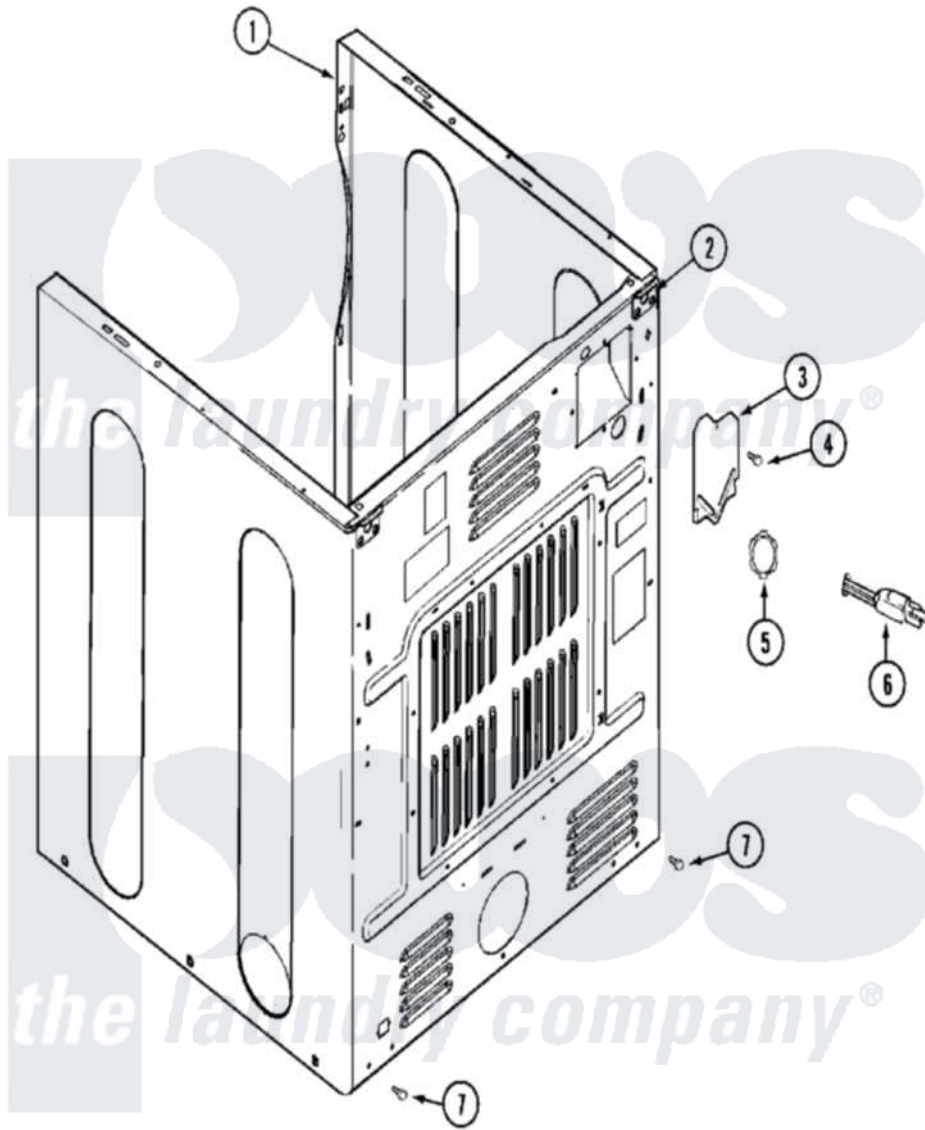

Maytag MDE16MNAZW 04 - CABINET-REAR

Maytag Residential Maytag MDE16MNAZW Dryer Parts Parts Diagram 04 - CABINET-REAR
 Click on the part number to view part

Item	Original Part Number	Replaced By	Status	Part Description
001	NLA		Not Available	CABINET (WHT)
002	22001995			Screw Note: Screw, Tumbler Front And Shroud
"	22003367	22004095		Hinge, Plastic
"	NLA		Not Available	BRACKET, CABINET HINGE
003	33001795			Cover, Terminal Block
004	22001995			Screw Note: Screw, Tumbler Front And Shroud
"	Y912873			Screw, Terminal Block Bracket
005	33001425			Locknut, Eared For Canadian
006	305168	33002916		Power Cord, Canadian 240V
007	22001995			Screw Note: Screw, Tumbler Front And Shroud