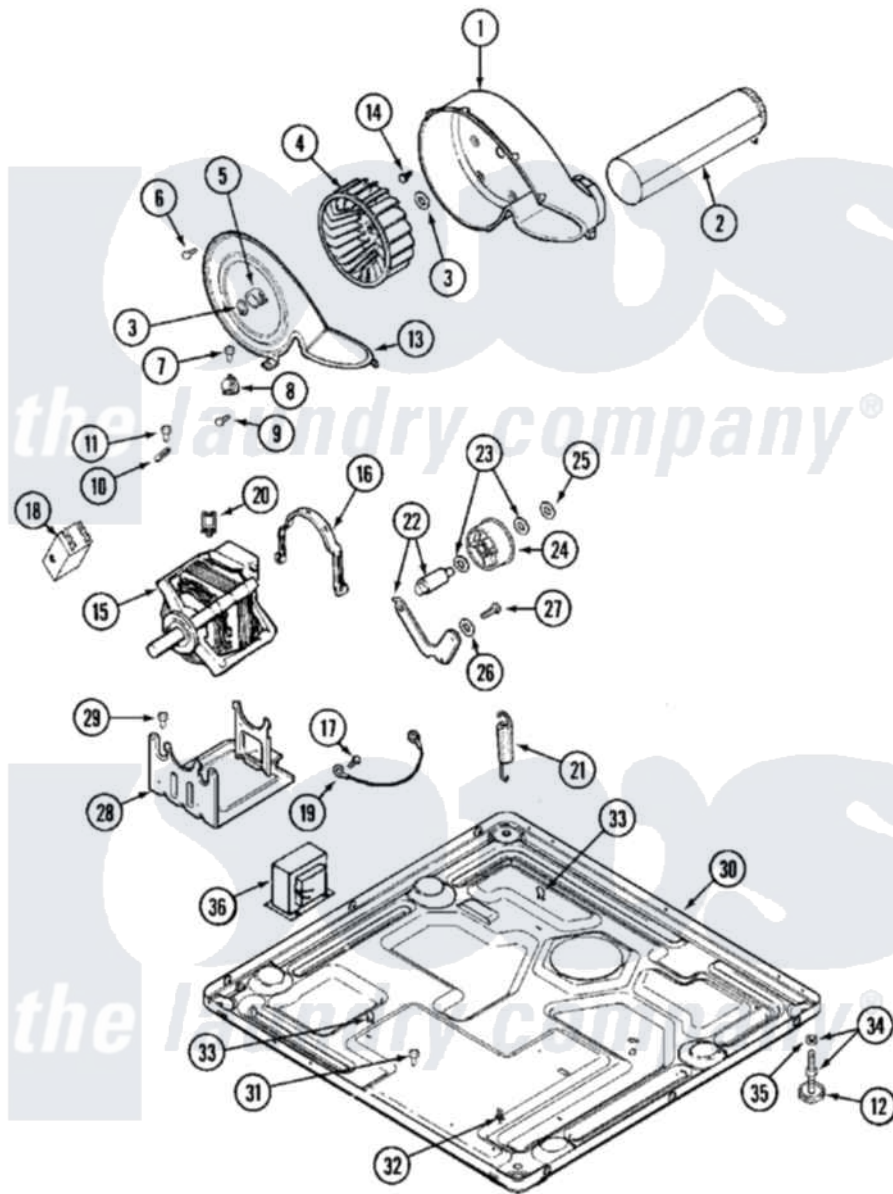

# Maytag MDE16MNAZW 06 - MOTOR DRIVE

Maytag Residential Maytag MDE16MNAZW Dryer Parts Parts Diagram 06 - MOTOR DRIVE  
 Click on the part number to view part

Item	Original Part Number	Replaced By	Status	Part Description
001	<a href="#">33001789</a>			Housing, Blower
002	<a href="#">22001995</a>			Screw Note: Screw, Tumbler Front And Shroud
"	<a href="#">33001800</a>			Duct Assembly, Exhaust
003	410233	<a href="#">9703438</a>		Ring-Retrn
004	<a href="#">33001790</a>			Wheel, Blower
"	<a href="#">33002797</a>			Wheel, Blower
005	<a href="#">312967</a>			Clamp, Blower Housing
006	33001855	<a href="#">33002917</a>		Screw, No.10-16
007	<a href="#">Y313561</a>			Screw----NA
008	<a href="#">303392</a>			Thermostat, Cycling
"	<a href="#">306967</a>			Thermostat, Multi-Temp Part Not Used Mde26ct-MN Only
"	<a href="#">33001306</a>			Wire Harness, Thermostats
009	22001996	<a href="#">3370225</a>		Screw
010	<a href="#">33001762</a>			Fuse, Thermal
011	NLA		Not Available	SCREW, THERMAL CUT-OFF