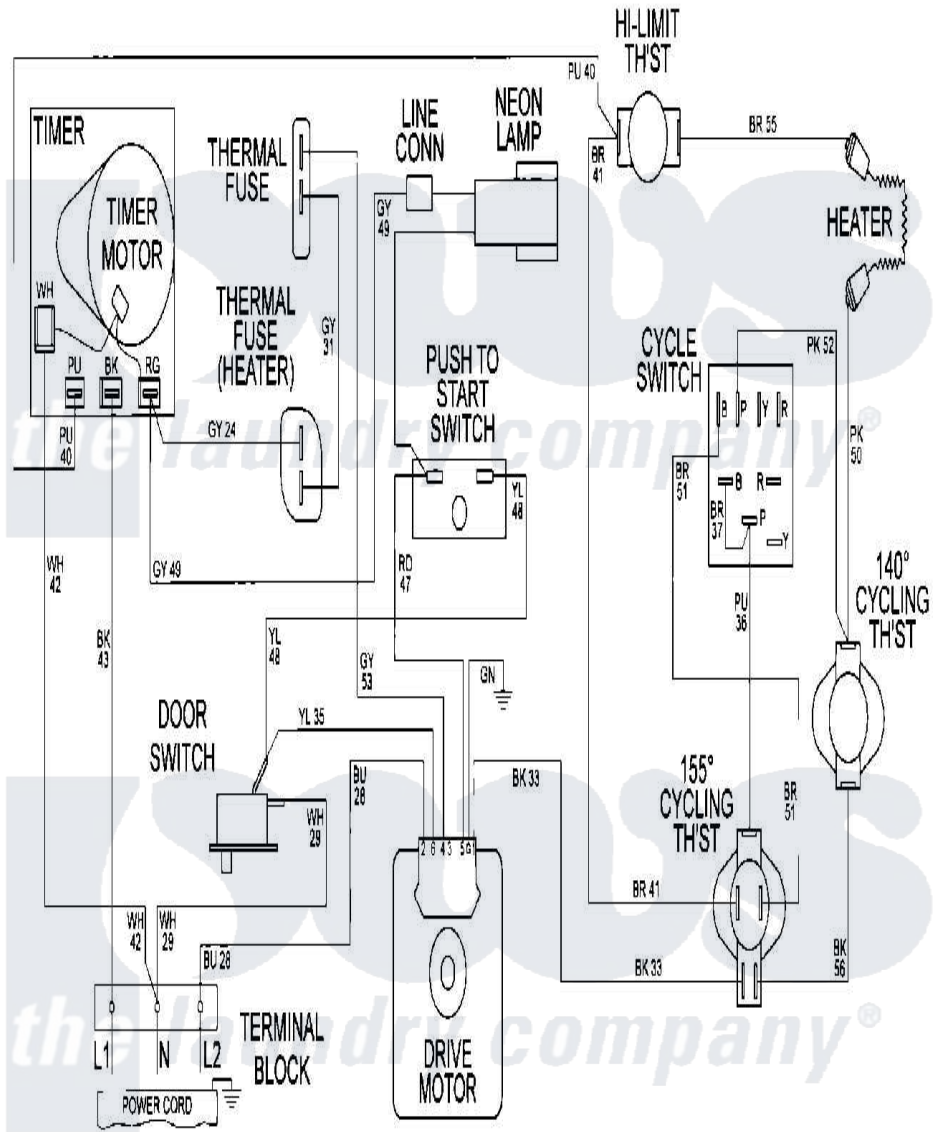

Maytag MDE16MNAZW 07 - WIRING INFORMATION

Maytag Residential Maytag MDE16MNAZW Dryer Parts Parts Diagram 07 - WIRING INFORMATION
 Click on the part number to view part

Item	Original Part Number	Replaced By	Status	Part Description
001	NLA		Not Available	WIRING INFORMATION