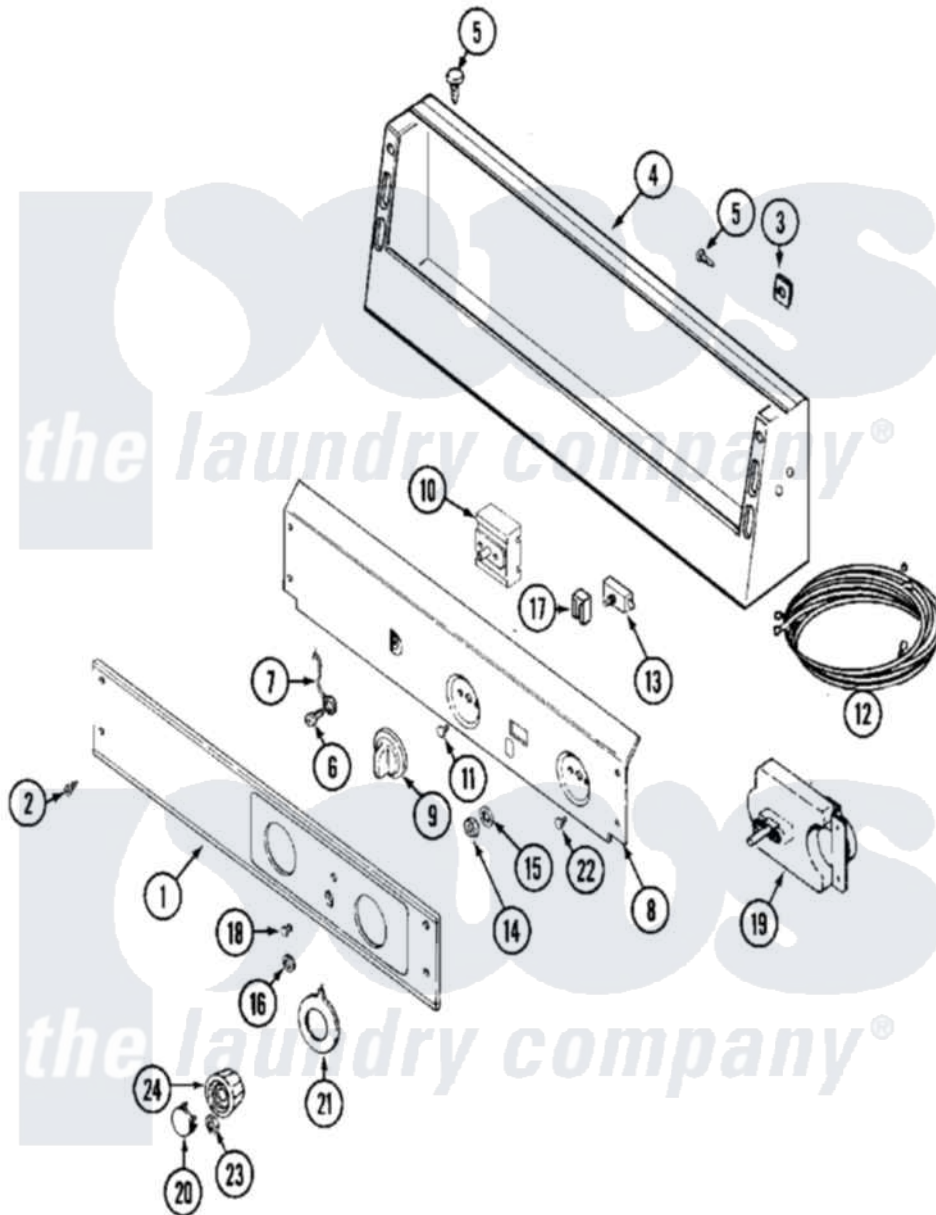

Maytag MDE16MNDGW 01 - CONTROL PANEL

Maytag Residential Maytag MDE16MNDGW Dryer Parts Parts Diagram 01 - CONTROL PANEL
 Click on the part number to view part

Item	Original Part Number	Replaced By	Status	Part Description
001	33002937			Facia - MN
002	215506			Screw, Control Panel Overlay
003	215003			Fastener, Panel And Bracket
004	22003101			Console
005	22001996	3370225		Screw
006	211252			Screw, Ground Wire
007	205810			Wire, Ground
008	33002524			Bracket, Back
009	306938			Knob, Selector Switch
010	307237	W10327105		Switch, Cycle Selection
"	33002276			Switch, Cycle Selector
011	Y313588	488234		Screw 8-32 X 1/4
012	33002241			Wire Harness, Main
"	33002242			Wire Harness, Main
013	306940	W10149462		Switch, Push-To-Start
014	Y312706	422617		Nut

015	312751		Lockwasher, Start Switch
016	Y312702		Knurled Nut, Start Switch
017	22001365	W10139459	Lamp-Indicator 230 V.
"	33002798	Y303703	Pilot Light
018	215564		Lens, Indicator Light
019	305214		Timer
"	Y305758		Timer 240-50
020	314723	W10133501	Cap, Knob
021	33001500		Dial, Timer Indicator
022	Y313588	488234	Screw 8-32 X 1/4
023	312273		Nut, Control Knob
024	314724		Knob For Timer
025	16009021		Manual, Service-No Refund
"	33002671		Use And Care Manual
"	33002712	Not Available	MANUAL, OWNERS