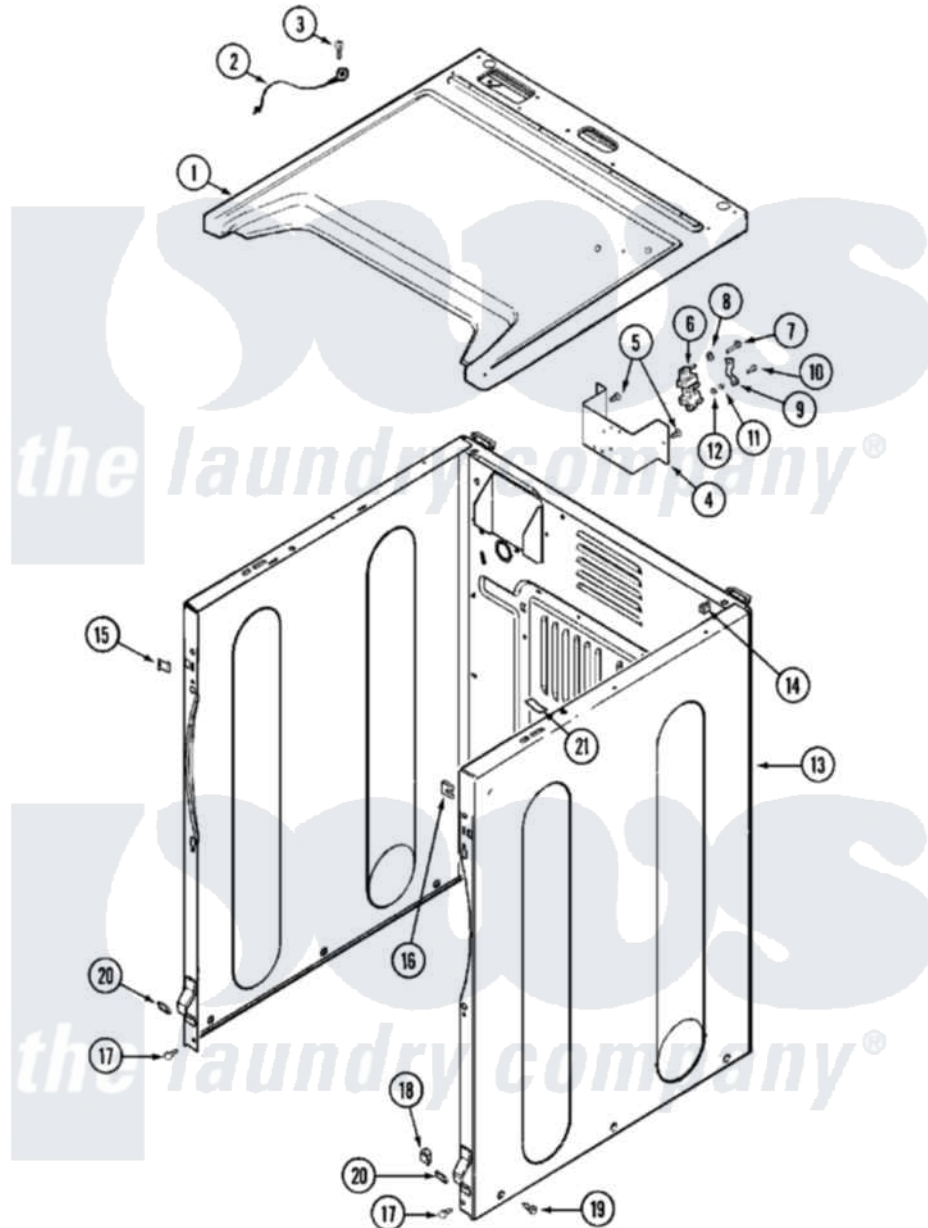

Maytag MDE16MNDGW 02 - CABINET-FRONT

Maytag [Residential Maytag MDE16MNDGW Dryer Parts](#) Parts Diagram 02 - CABINET-FRONT
 Click on the part number to view part

Item	Original Part Number	Replaced By	Status	Part Description
001	33002631			Cover, Top
002	205810			Wire, Ground
003	211252			Screw, Ground Wire
004	NLA		Not Available	BRACKET, TERMINAL BLOCK---NA
005	22001995			Screw Note: Screw, Tumbler Front And Shroud
006	33001244			Block, Terminal
"	33002106			Shield, Terminal Block
"	33002259			Block, Terminal
007	Y312209	W10001200		Screw
008	Y311270			Washer, Terminal Block
009	Y312184			Strap, Grounding
010	NLA		Not Available	SCREW, GROUND STRAP
011	311484	112432		Nut
012	311093			Washer, Terminal Connection
013	NLA		Not Available	CABINET ASSY (WHT-AS)

Q13	NLA	Not Available	PK)
014	310933	33002194	Nut, Speed
015	22002049		Clip Note: Clip, Front Panel
016	213280	204439	Screw And Fstner Assembly
017	22001995		Screw Note: Screw, Tumbler Front And Shroud
018	Y310376		Clip, Door Switch Harness
019	213007		Xfor Cabinet See Cabinet, Back
"	22003409	213007	Xfor Cabinet See Cabinet, Back
020	22002239		Clip, Front Panel
021	33001836		Strap, Top Cover Support