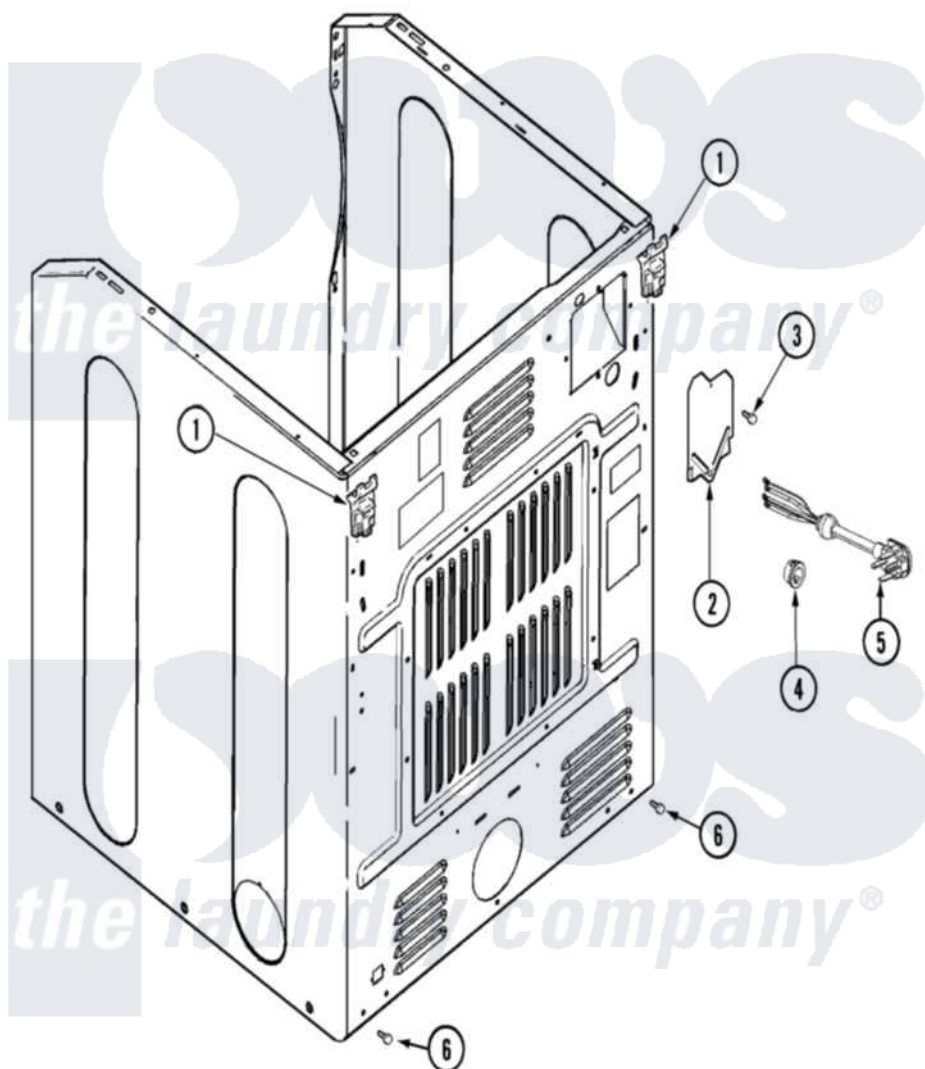

Maytag MDE16MNDGW 04 - CABINET-REAR

Maytag Residential Maytag MDE16MNDGW Dryer Parts Parts Diagram 04 - CABINET-REAR
 Click on the part number to view part

Item	Original Part Number	Replaced By	Status	Part Description
001	22001995			Screw Note: Screw, Tumbler Front And Shroud
"	22004095			Hinge, Plastic
002	33001795			Cover, Terminal Block
003	22001995			Screw Note: Screw, Tumbler Front And Shroud
004	33001425			Locknut, Eared For Canadian
005	22004502			Clamp, Power Cord
"	33002258			Clamp, Power Cord
"	33002260			Nut, Power Cord Clamp
"	33002916			Power Cord, Canadian 240V
006	22001995			Screw Note: Screw, Tumbler Front And Shroud