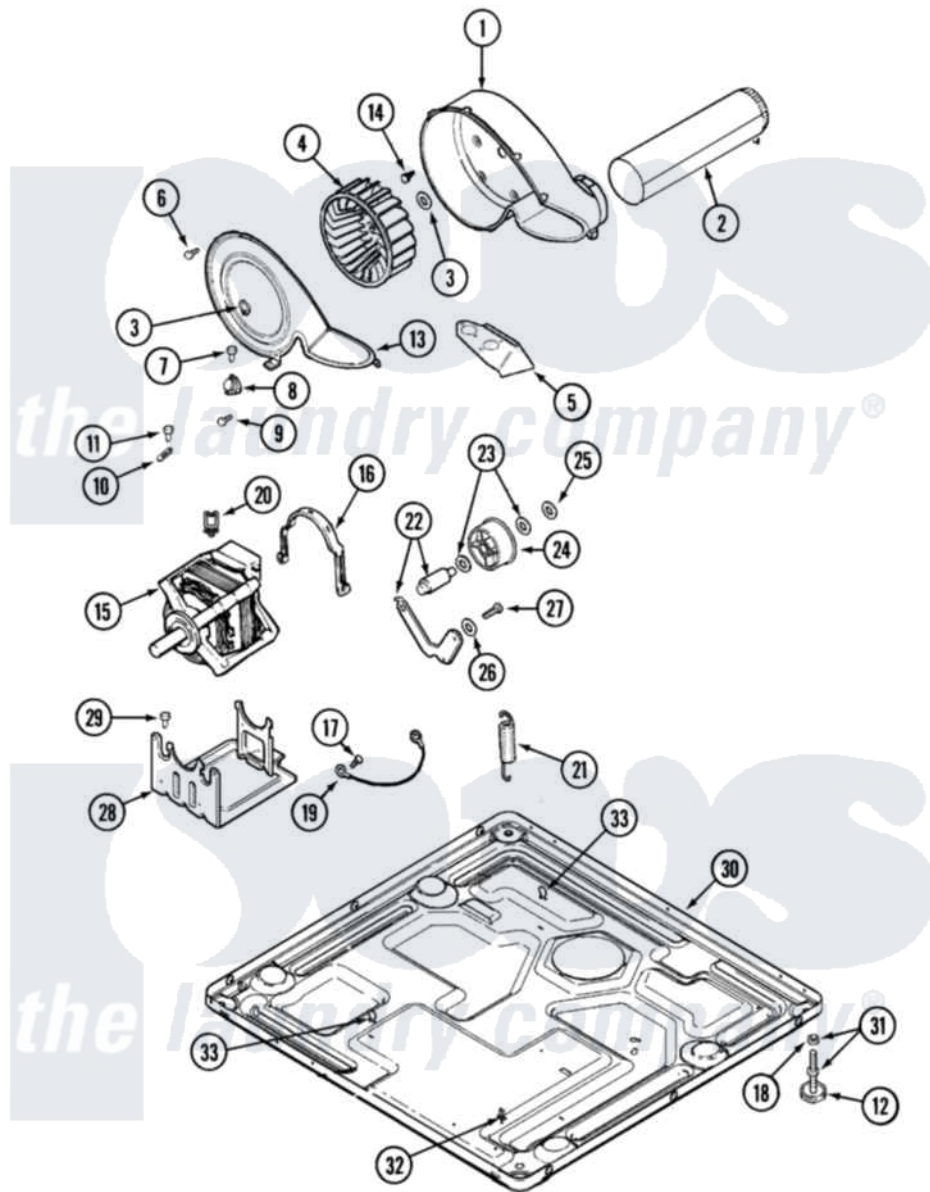

# Maytag MDE16MNDGW 06 - MOTOR DRIVE

Maytag Residential Maytag MDE16MNDGW Dryer Parts Parts Diagram 06 - MOTOR DRIVE  
 Click on the part number to view part

Item	Original Part Number	Replaced By	Status	Part Description
001	<a href="#">33001789</a>			Housing, Blower
002	<a href="#">22001995</a>			Screw Note: Screw, Tumbler Front And Shroud
"	<a href="#">33001800</a>			Duct Assembly, Exhaust
003	410233	<a href="#">9703438</a>		Ring-Retrn
004	<a href="#">33002797</a>			Wheel, Blower
005	<a href="#">33001837</a>			Cover, Thermostat
006	33001855	<a href="#">33002917</a>		Screw, No.10-16
007	<a href="#">Y313561</a>			Screw---NA
008	<a href="#">303392</a>			Thermostat, Cycling
"	<a href="#">306967</a>			Thermostat, Multi-Temp Part Not Used Mde26ct-MN Only
009	22001996	<a href="#">3370225</a>		Screw
010	<a href="#">33001762</a>			Fuse, Thermal
011	NLA		Not Available	SCREW, THERMAL CUT-OFF
012	<a href="#">Y314137</a>			Foot, Rubber
013	<a href="#">33002711</a>			Cover, Blower Housing