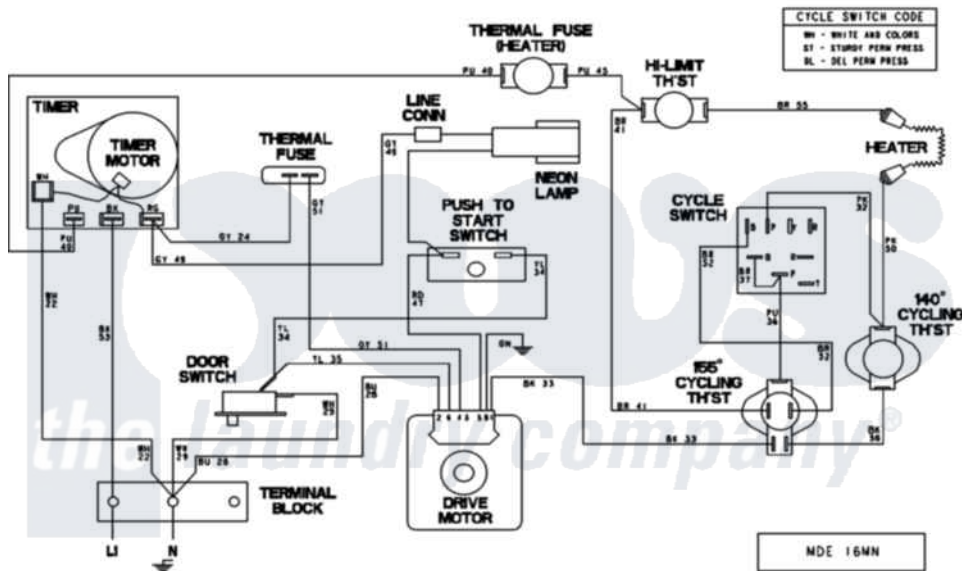

Maytag MDE16MNDGW 07 - WIRING INFORMATION

TIMER INFORMATION		
CAM NO.	CIRCUIT	FUNCTION
①	BK-RD	MOTOR
②	BK-PU	HEATER

ELECTRICAL WIRING DIAGRAM 240V-50Hz

Maytag Residential Maytag MDE16MNDGW Dryer Parts Parts Diagram 07 - WIRING INFORMATION

Click on the part number to view part

Item	Original Part Number	Replaced By	Status	Part Description
001	NLA		Not Available	WIRING INFORMATION