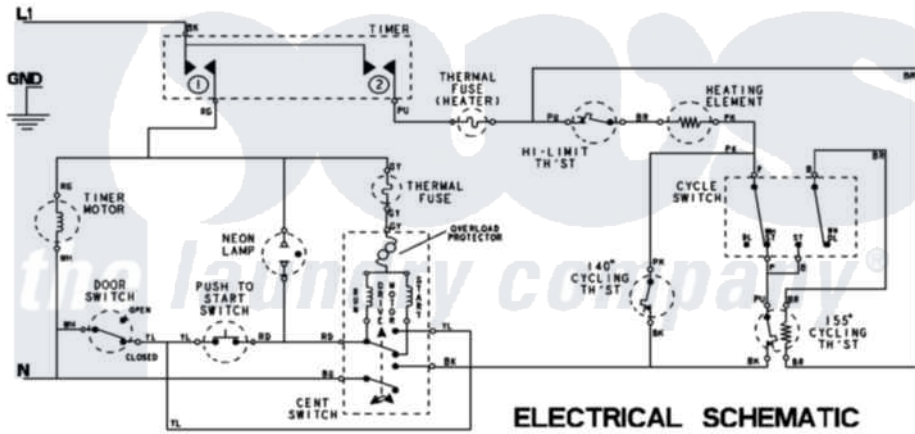

Maytag MDE16MNDGW 07 - WIRING INFORMATION

TIMER INFORMATION		
CAM NO.	CIRCUIT	FUNCTION
①	BK-RD	MOTOR
②	BK-PU	HEATER

ELECTRICAL WIRING DIAGRAM 240V-50Hz

Maytag Residential Maytag MDE16MNDGW Dryer Parts Parts Diagram 07 - WIRING INFORMATION

Click on the part number to view part

Item	Original Part Number	Replaced By	Status	Part Description
001	NLA		Not Available	WIRING INFORMATION