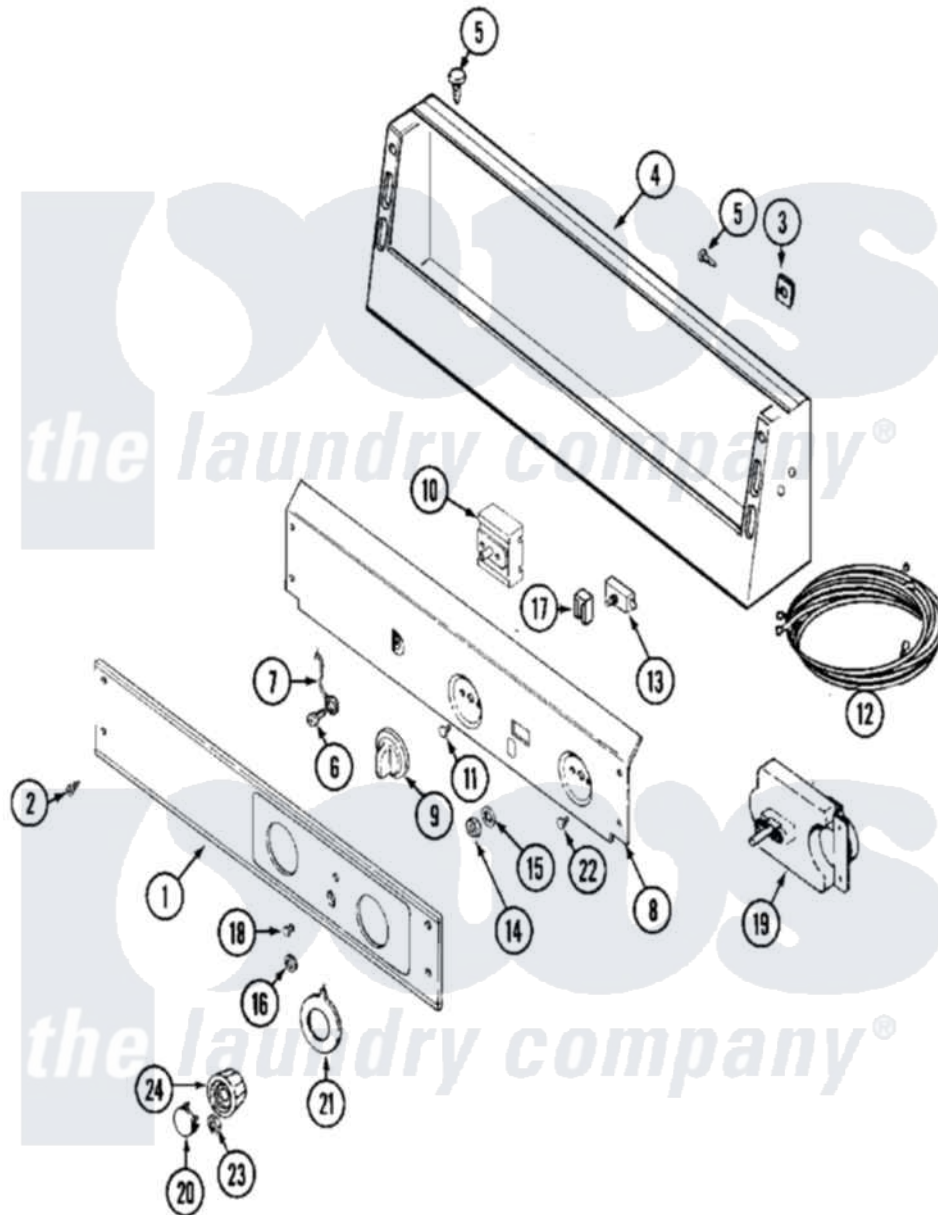

Maytag MDE16MNDYW 01 - CONTROL PANEL

Maytag Residential Maytag MDE16MNDYW Dryer Parts Parts Diagram 01 - CONTROL PANEL
 Click on the part number to view part

Item	Original Part Number	Replaced By	Status	Part Description
001	33002937			Facia - MN
002	215506			Screw, Control Panel Overlay
003	215003			Fastener, Panel And Bracket
004	22003101			Console
005	22001996	3370225		Screw
006	211252			Screw, Ground Wire
007	205810			Wire, Ground
008	33002524			Bracket, Back
009	306938			Knob, Selector Switch
010	307237	W10327105		Switch, Cycle Selection
"	33002276			Switch, Cycle Selector
011	Y313588	488234		Screw 8-32 X 1/4
012	33002241			Wire Harness, Main
"	33002242			Wire Harness, Main
013	306940	W10149462		Switch, Push-To-Start
014	Y312706	422617		Nut

015	312751		Lockwasher, Start Switch
016	Y312702		Knurled Nut, Start Switch
017	22001365	W10139459	Lamp-Indicator 230 V.
"	33002798	Y303703	Pilot Light
018	215564		Lens, Indicator Light
019	305214		Timer
"	Y305758		Timer 240-50
020	314723	W10133501	Cap, Knob
021	33001500		Dial, Timer Indicator
022	Y313588	488234	Screw 8-32 X 1/4
023	312273		Nut, Control Knob
024	314724		Knob For Timer
025	16009021		Manual, Service-No Refund
"	33002671		Use And Care Manual
"	33002712	Not Available	MANUAL, OWNERS