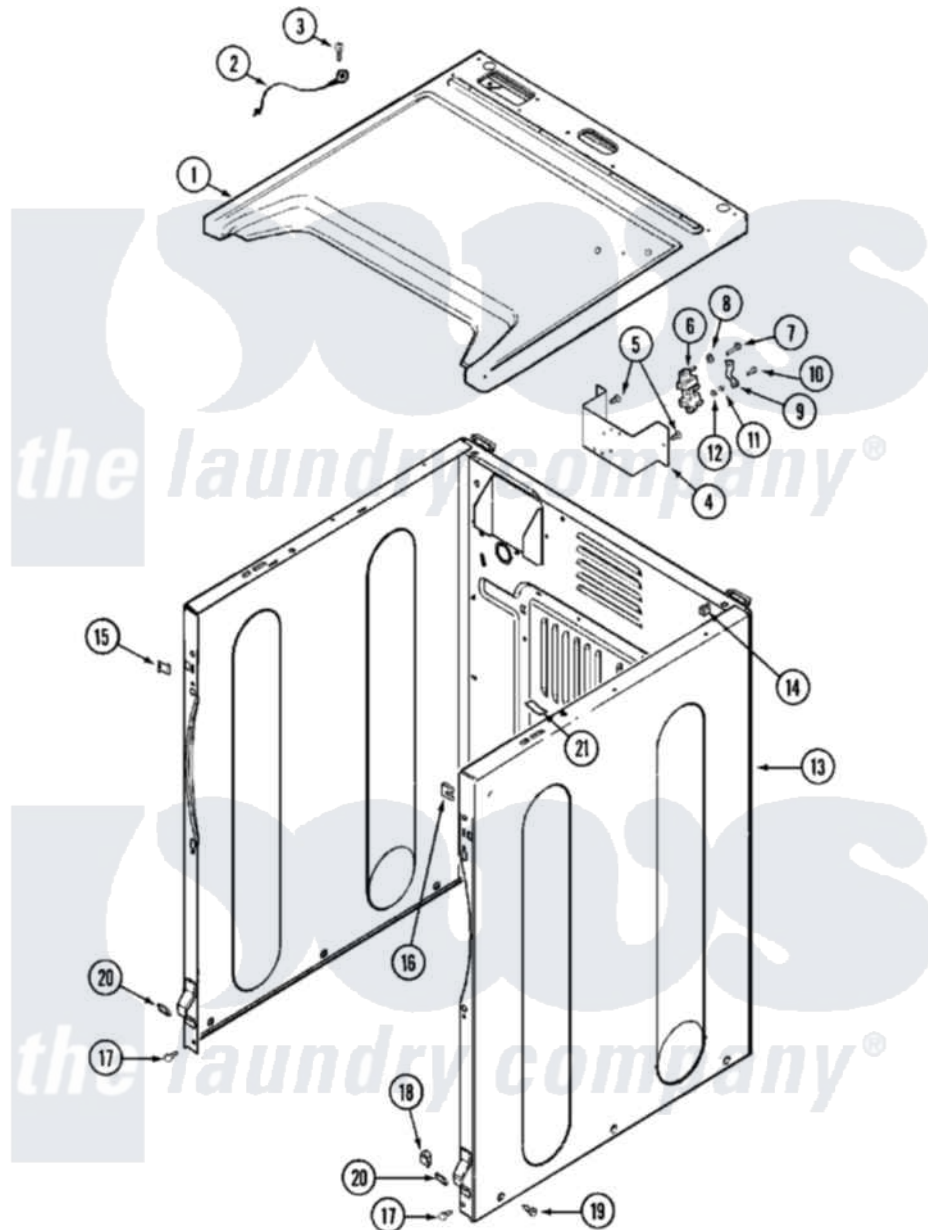

Maytag MDE16MNDYW 02 - CABINET-FRONT

Maytag [Residential Maytag MDE16MNDYW Dryer Parts](#) Parts Diagram 02 - CABINET-FRONT
 Click on the part number to view part

Item	Original Part Number	Replaced By	Status	Part Description
001	33002631			Cover, Top
002	205810			Wire, Ground
003	211252			Screw, Ground Wire
004	NLA		Not Available	BRACKET, TERMINAL BLOCK---NA
005	22001995			Screw Note: Screw, Tumbler Front And Shroud
006	33001244			Block, Terminal
"	33002106			Shield, Terminal Block
"	33002259			Block, Terminal
007	Y312209	W10001200		Screw
008	Y311270			Washer, Terminal Block
009	Y312184			Strap, Grounding
010	NLA		Not Available	SCREW, GROUND STRAP
011	311484	112432		Nut
012	311093			Washer, Terminal Connection
013	NLA		Not Available	CABINET ASSY (WHT-AS)

Q13	NLA	Not Available	PK)
014	310933	33002194	Nut, Speed
015	22002049		Clip Note: Clip, Front Panel
016	213280	204439	Screw And Fstner Assembly
017	22001995		Screw Note: Screw, Tumbler Front And Shroud
018	Y310376		Clip, Door Switch Harness
019	213007		Xfor Cabinet See Cabinet, Back
"	22003409	213007	Xfor Cabinet See Cabinet, Back
020	22002239		Clip, Front Panel
021	33001836		Strap, Top Cover Support