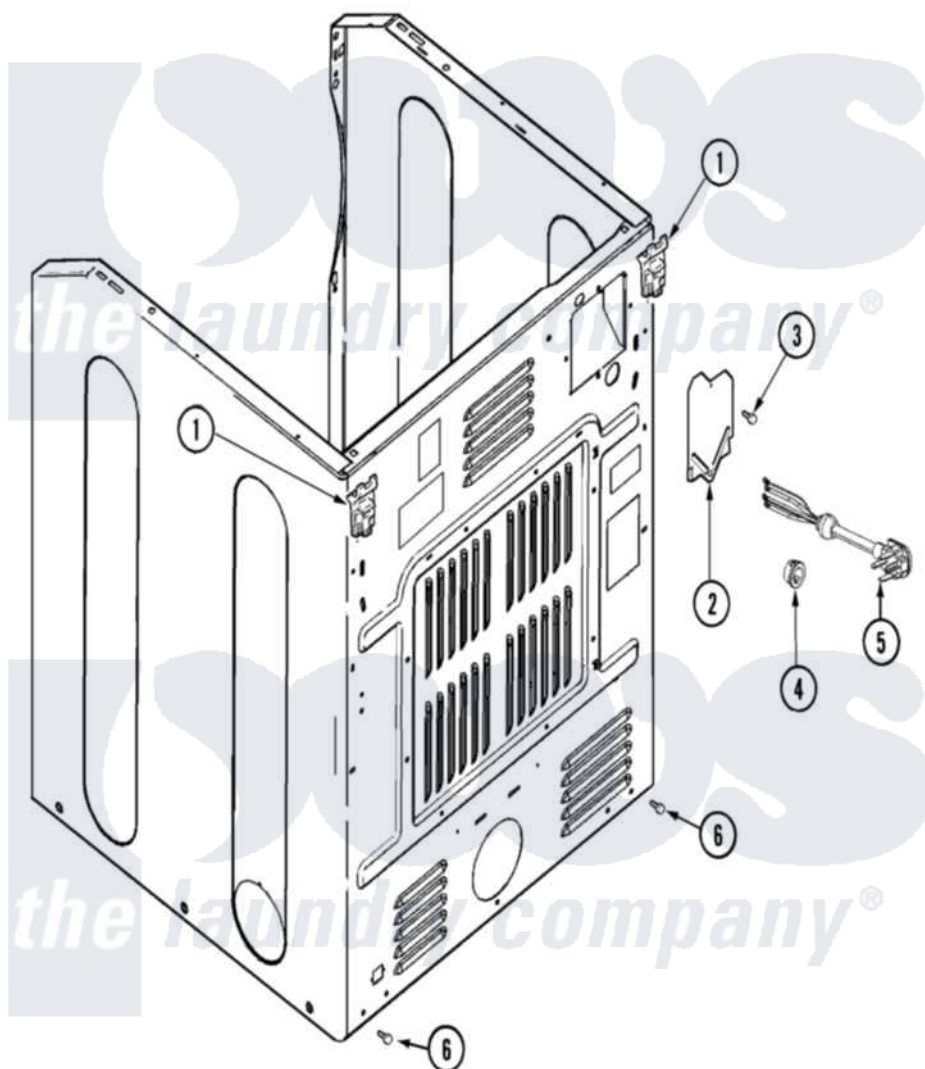

Maytag MDE16MNDYW 04 - CABINET-REAR

Maytag Residential Maytag MDE16MNDYW Dryer Parts Parts Diagram 04 - CABINET-REAR
 Click on the part number to view part

Item	Original Part Number	Replaced By	Status	Part Description
001	22001995			Screw Note: Screw, Tumbler Front And Shroud
"	22004095			Hinge, Plastic
002	33001795			Cover, Terminal Block
003	22001995			Screw Note: Screw, Tumbler Front And Shroud
004	33001425			Locknut, Eared For Canadian
005	22004502			Clamp, Power Cord
"	33002258			Clamp, Power Cord
"	33002260			Nut, Power Cord Clamp
"	33002916			Power Cord, Canadian 240V
006	22001995			Screw Note: Screw, Tumbler Front And Shroud