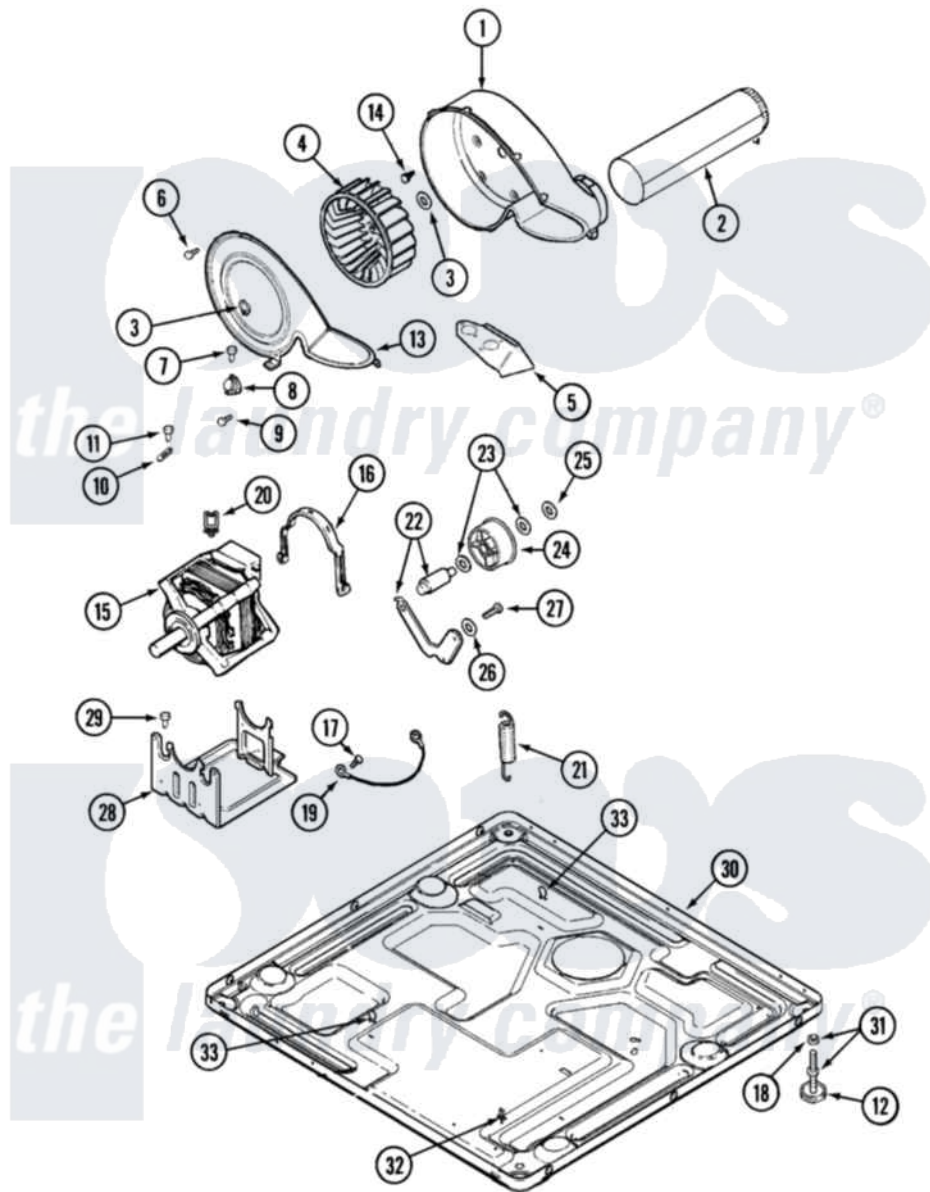

Maytag MDE16MNDYW 06 - MOTOR DRIVE

Maytag Residential Maytag MDE16MNDYW Dryer Parts Parts Diagram 06 - MOTOR DRIVE
 Click on the part number to view part

Item	Original Part Number	Replaced By	Status	Part Description
001	33001789			Housing, Blower
002	22001995			Screw Note: Screw, Tumbler Front And Shroud
"	33001800			Duct Assembly, Exhaust
003	410233	9703438		Ring-Retrn
004	33002797			Wheel, Blower
005	33001837			Cover, Thermostat
006	33001855	33002917		Screw, No.10-16
007	Y313561			Screw---NA
008	303392			Thermostat, Cycling
"	306967			Thermostat, Multi-Temp Part Not Used Mde26ct-MN Only
009	22001996	3370225		Screw
010	33001762			Fuse, Thermal
011	NLA		Not Available	SCREW, THERMAL CUT-OFF
012	Y314137			Foot, Rubber
013	33002711			Cover, Blower Housing

014	314818	1163839	Screw
015	33002795		Motor, Drive 60Hz
"	33002796	W10197708	Motor-Drve
016	33002221	Y015825	Clip, Motor To Motor Support
017	910343	488234	Screw 8-32 X 1/4
018	Y052740	62739	Nut, Lock
019	901220		Ground Wire
020	Y310376		Clip, Door Switch Harness
021	33002460	33002459	Assembly, Spring And Plug
"	33002461		Plug For Spring
022	33001840	6-3705180	Idler Arm
023	Y312527		Washer, Idler Shaft
024	33001783	6-3700340	BearIng- I
025	312958	354987	Ring, Retaining
026	33002218		Grommet, Idler Arm
027	Y014874		Screw, Idler Arm And Sleeve
028	33002817		Motor Support, Offset
029	Y313561		Screw----NA
030	NLA	Not Available	BASE, (LWR)----NA
031	Y305086		Adjustable Leg And Nut
032	315471	22003298	Retainer, Wire
033	410490		Spring, Retainer Wire Harness