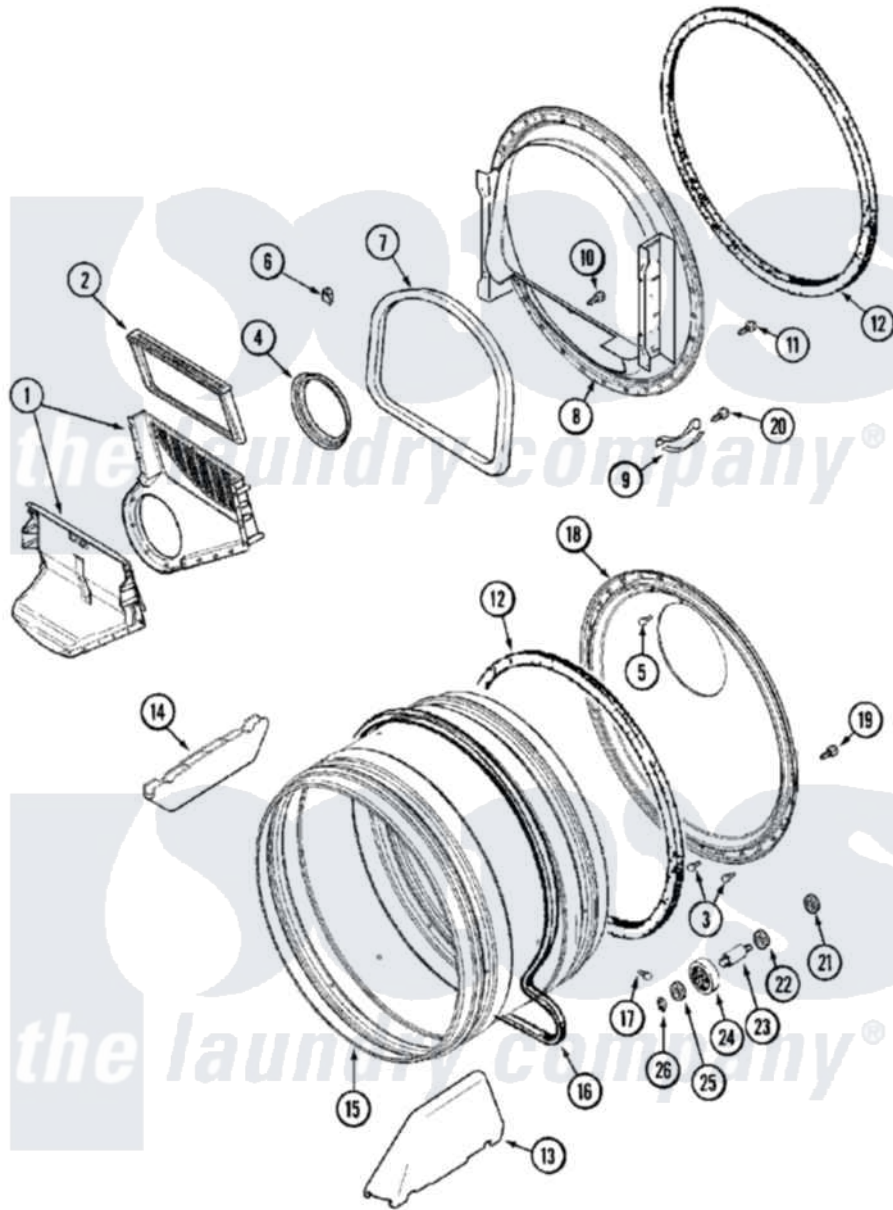

Maytag MDE16MNDYW 08 - TUMBLER

Maytag [Residential Maytag MDE16MNDYW Dryer Parts](#) Parts Diagram 08 - TUMBLER
 Click on the part number to view part

Item	Original Part Number	Replaced By	Status	Part Description
001	33001799			Outlet Duct Assembly Note: Outlet Duct Assembly
002	33002790			Lint Filter
003	210932			Screw, No.8 X 9/16 Ctsk Note: Screw, Inlet Duct
004	33002560			Seal, Blower
005	22001996	3370225		Screw
006	Y310376			Clip, Door Switch Harness
007	33001767			Seal, Shroud
008	33001802			Front, Tumbler
009	306508			Tumbler Bearing Kit ---W
010	NLA		Not Available	SCREW, OUTLET DUCT (PHILLIPS)
011	33001855	33002917		Screw, No.10-16
012	33001807			Seal, Tumbler
013	33001756	33002032		Baffle
014	33001755			Baffle

015	33001794	33001889	Tumbler
016	33002535		V-Belt
017	33001788	33002973	Screw, No.9-15 X 1.00 Hx WS
018	33002779		Tumbler Back And Seal As-Pack
"	33003037		Tumbler Back And Seal
019	22001995		Screw Note: Screw, Tumbler Front And Shroud
020	210720		Rivet, Bearing To Tumbler Fmt
021	33001443		Nut, Hex
022	Y313347	312535	Washer, Vault Mounting Brk.
023	Y312948	6-3129480	Shaft- Tumbler
024	Y303373	12001541	Drum Roller/Washer Assembly--W
025	312535		Washer, Vault Mounting Brk.
026	410233	9703438	Ring-Retrn