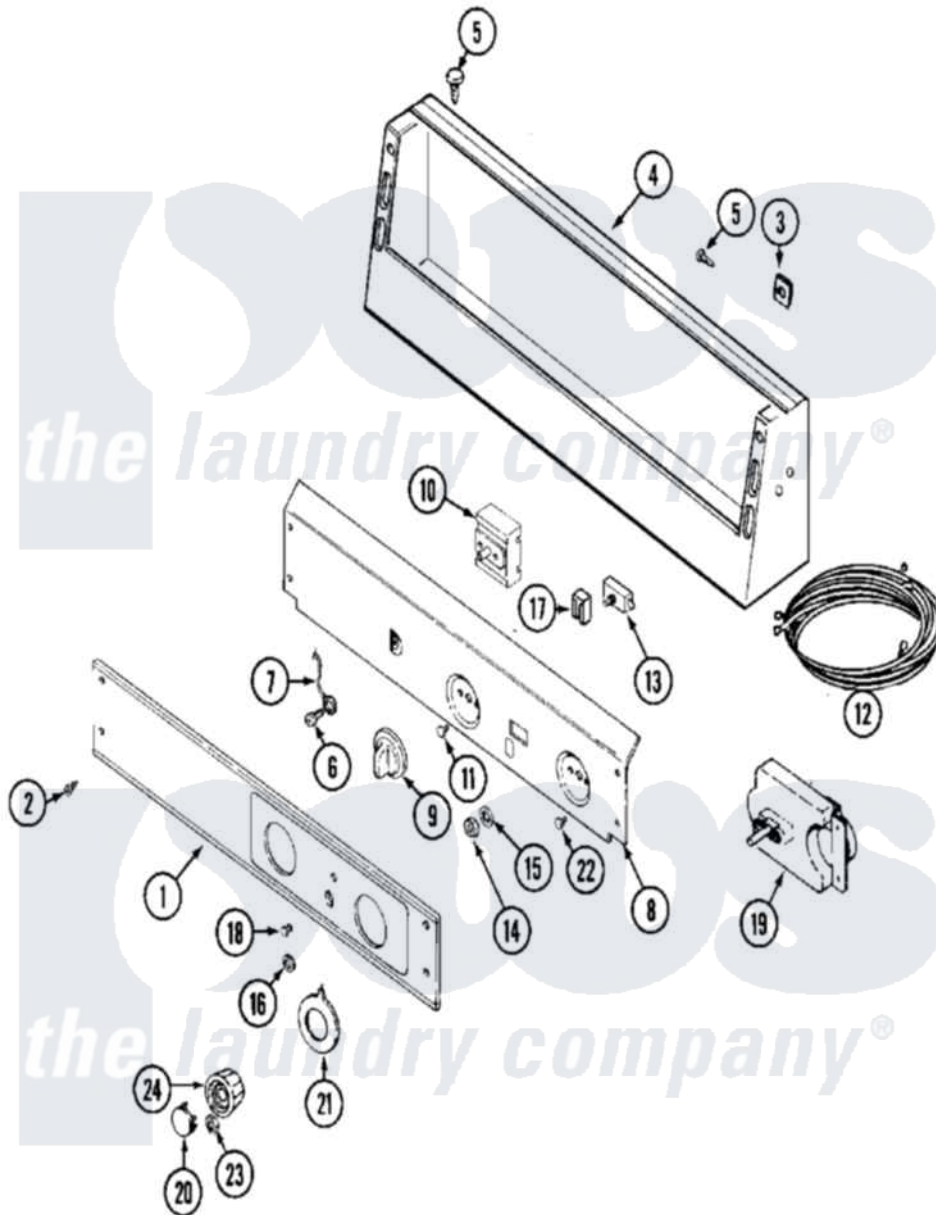

# Maytag MDE16MNDZW 01 - CONTROL PANEL

Maytag Residential Maytag MDE16MNDZW Dryer Parts Parts Diagram 01 - CONTROL PANEL  
 Click on the part number to view part

Item	Original Part Number	Replaced By	Status	Part Description
001	<a href="#">33002937</a>			Facia - MN
002	<a href="#">215506</a>			Screw, Control Panel Overlay
003	<a href="#">215003</a>			Fastener, Panel And Bracket
004	<a href="#">22003101</a>			Console
005	22001996	<a href="#">3370225</a>		Screw
006	<a href="#">211252</a>			Screw, Ground Wire
007	<a href="#">205810</a>			Wire, Ground
008	<a href="#">33002524</a>			Bracket, Back
009	<a href="#">306938</a>			Knob, Selector Switch
010	307237	<a href="#">W10327105</a>		Switch, Cycle Selection
"	<a href="#">33002276</a>			Switch, Cycle Selector
011	Y313588	<a href="#">488234</a>		Screw 8-32 X 1/4
012	<a href="#">33002241</a>			Wire Harness, Main
"	<a href="#">33002242</a>			Wire Harness, Main
013	306940	<a href="#">W10149462</a>		Switch, Push-To-Start
014	Y312706	<a href="#">422617</a>		Nut

015	<a href="#">312751</a>		Lockwasher, Start Switch
016	<a href="#">Y312702</a>		Knurled Nut, Start Switch
017	22001365	<a href="#">W10139459</a>	Lamp-Indicator 230 V.
"	33002798	<a href="#">Y303703</a>	Pilot Light
018	<a href="#">215564</a>		Lens, Indicator Light
019	<a href="#">305214</a>		Timer
"	<a href="#">Y305758</a>		Timer 240-50
020	314723	<a href="#">W10133501</a>	Cap, Knob
021	<a href="#">33001500</a>		Dial, Timer Indicator
022	Y313588	<a href="#">488234</a>	Screw 8-32 X 1/4
023	<a href="#">312273</a>		Nut, Control Knob
024	<a href="#">314724</a>		Knob For Timer
025	<a href="#">16009021</a>		Manual, Service-No Refund
"	<a href="#">33002671</a>		Use And Care Manual
"	33002712	Not Available	MANUAL, OWNERS