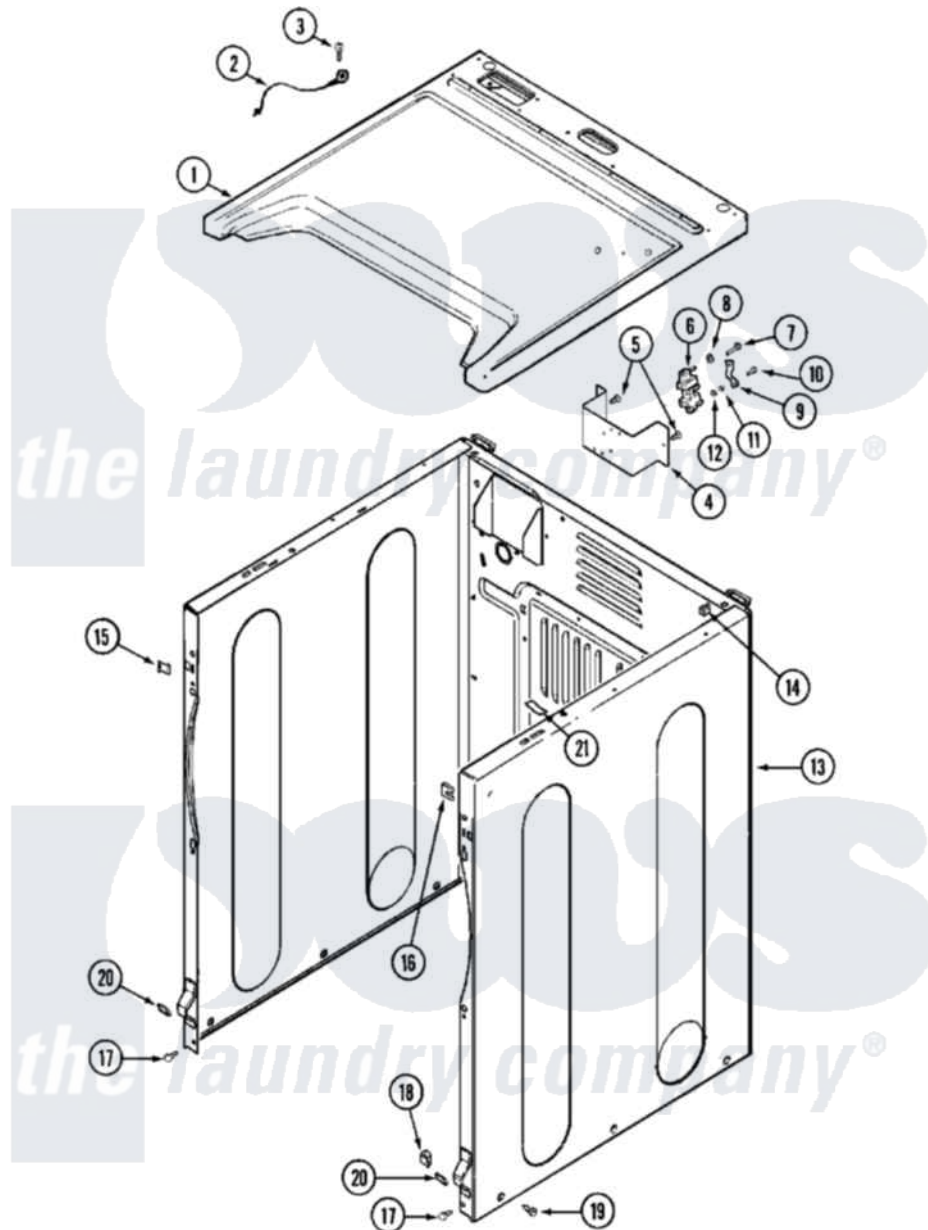

# Maytag MDE16MNDZW 02 - CABINET-FRONT

Maytag [Residential Maytag MDE16MNDZW Dryer Parts](#) Parts Diagram 02 - CABINET-FRONT  
 Click on the part number to view part

Item	Original Part Number	Replaced By	Status	Part Description
001	<a href="#">33002631</a>			Cover, Top
002	<a href="#">205810</a>			Wire, Ground
003	<a href="#">211252</a>			Screw, Ground Wire
004	NLA		Not Available	BRACKET, TERMINAL BLOCK---NA
005	<a href="#">22001995</a>			Screw Note: Screw, Tumbler Front And Shroud
006	<a href="#">33001244</a>			Block, Terminal
"	<a href="#">33002106</a>			Shield, Terminal Block
"	<a href="#">33002259</a>			Block, Terminal
007	Y312209	<a href="#">W10001200</a>		Screw
008	<a href="#">Y311270</a>			Washer, Terminal Block
009	<a href="#">Y312184</a>			Strap, Grounding
010	NLA		Not Available	SCREW, GROUND STRAP
011	311484	<a href="#">112432</a>		Nut
012	<a href="#">311093</a>			Washer, Terminal Connection
013	NLA		Not Available	CABINET ASSY (WHT-AS)

Q13	NLA	NOT Available	PK)
014	310933	<a href="#">33002194</a>	Nut, Speed
015	<a href="#">22002049</a>		Clip Note: Clip, Front Panel
016	213280	<a href="#">204439</a>	Screw And Fstner Assembly
017	<a href="#">22001995</a>		Screw Note: Screw, Tumbler Front And Shroud
018	<a href="#">Y310376</a>		Clip, Door Switch Harness
019	<a href="#">213007</a>		Xfor Cabinet See Cabinet, Back
"	22003409	<a href="#">213007</a>	Xfor Cabinet See Cabinet, Back
020	<a href="#">22002239</a>		Clip, Front Panel
021	<a href="#">33001836</a>		Strap, Top Cover Support