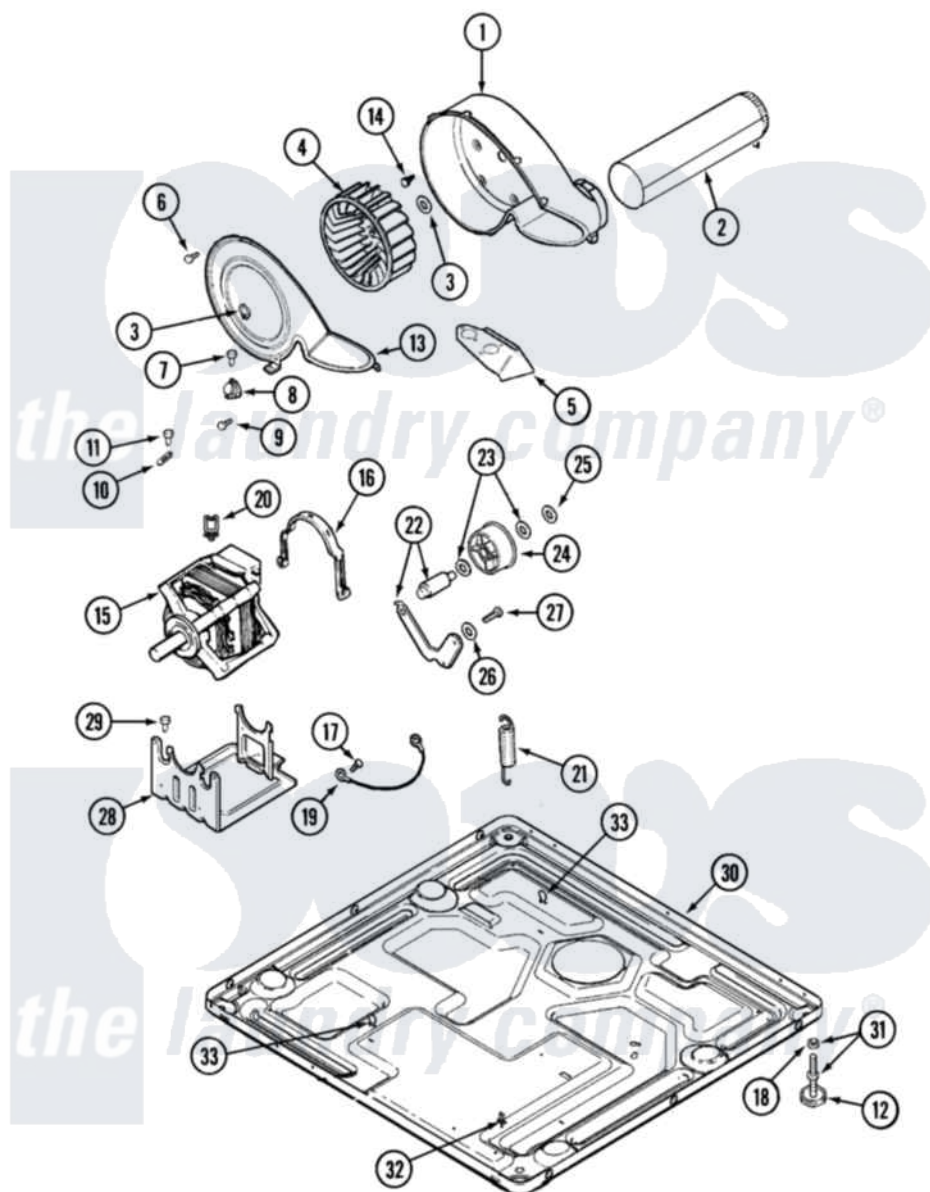

Maytag MDE16MNDZW 06 - MOTOR DRIVE

Maytag Residential Maytag MDE16MNDZW Dryer Parts Parts Diagram 06 - MOTOR DRIVE
 Click on the part number to view part

Item	Original Part Number	Replaced By	Status	Part Description
001	33001789			Housing, Blower
002	22001995			Screw Note: Screw, Tumbler Front And Shroud
"	33001800			Duct Assembly, Exhaust
003	410233	9703438		Ring-Retrn
004	33002797			Wheel, Blower
005	33001837			Cover, Thermostat
006	33001855	33002917		Screw, No.10-16
007	Y313561			Screw---NA
008	303392			Thermostat, Cycling
"	306967			Thermostat, Multi-Temp Part Not Used Mde26ct-MN Only
009	22001996	3370225		Screw
010	33001762			Fuse, Thermal
011	NLA		Not Available	SCREW, THERMAL CUT-OFF
012	Y314137			Foot, Rubber
013	33002711			Cover, Blower Housing

014	314818	1163839	Screw
015	33002795		Motor, Drive 60Hz
"	33002796	W10197708	Motor-Drve
016	33002221	Y015825	Clip, Motor To Motor Support
017	910343	488234	Screw 8-32 X 1/4
018	Y052740	62739	Nut, Lock
019	901220		Ground Wire
020	Y310376		Clip, Door Switch Harness
021	33002460	33002459	Assembly, Spring And Plug
"	33002461		Plug For Spring
022	33001840	6-3705180	Idler Arm
023	Y312527		Washer, Idler Shaft
024	33001783	6-3700340	BearIng- I
025	312958	354987	Ring, Retaining
026	33002218		Grommet, Idler Arm
027	Y014874		Screw, Idler Arm And Sleeve
028	33002817		Motor Support, Offset
029	Y313561		Screw----NA
030	NLA	Not Available	BASE, (LWR)----NA
031	Y305086		Adjustable Leg And Nut
032	315471	22003298	Retainer, Wire
033	410490		Spring, Retainer Wire Harness