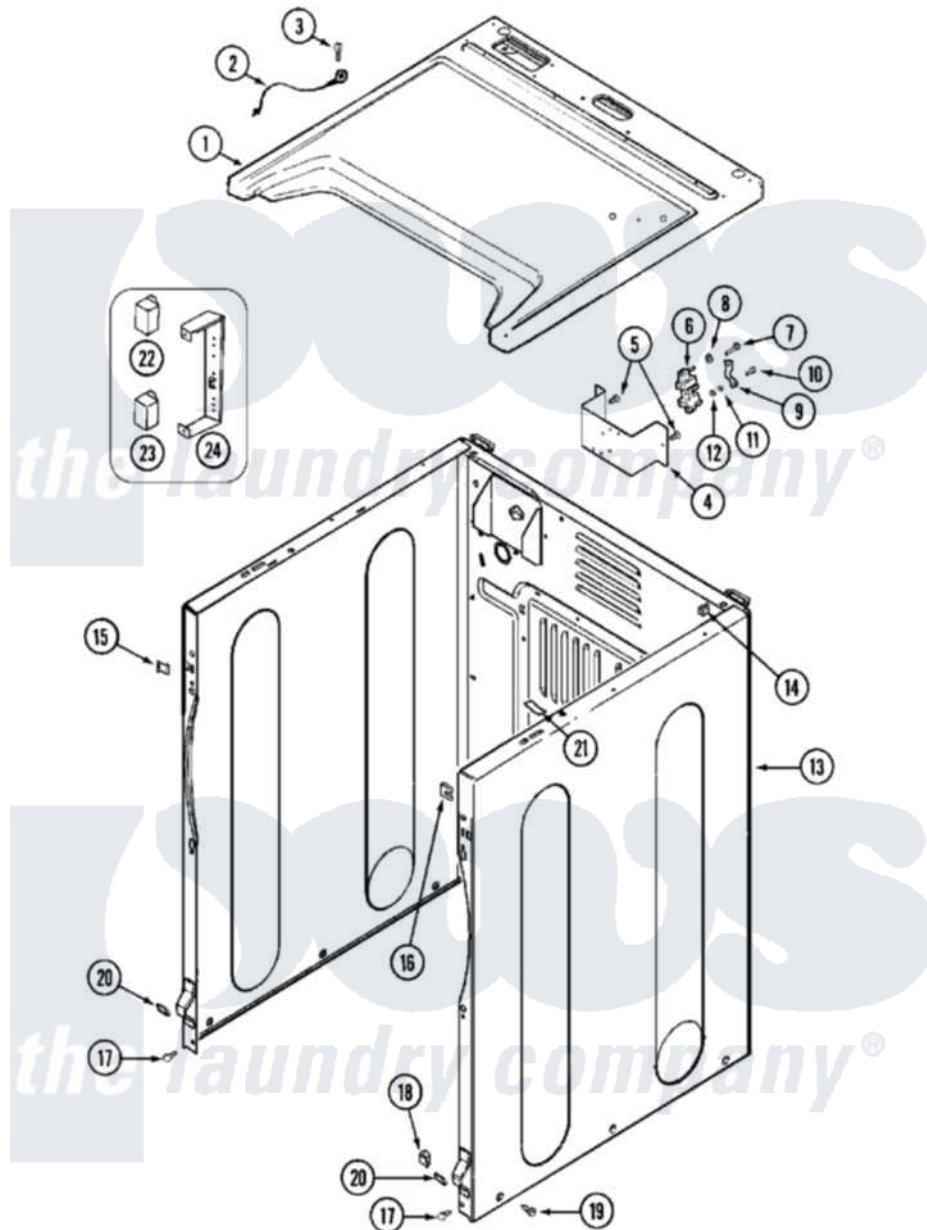

# Maytag MDE16PDAGW 03 - CABINET-FRONT

Maytag [Residential Maytag MDE16PDAGW Dryer Parts](#) Parts Diagram 03 - CABINET-FRONT  
 Click on the part number to view part

Item	Original Part Number	Replaced By	Status	Part Description
001	<a href="#">33001949</a>			Cover, Top
"	<a href="#">33002633</a>			Cover, Top
"	NLA		Not Available	(ALM)
002	<a href="#">22001959</a>			Wire, Ground
003	210186	<a href="#">3370225</a>		Screw
004	NLA		Not Available	BRACKET, TERMINAL BLOCK---NA
005	<a href="#">22001995</a>			Screw Note: Screw, Tumbler Front And Shroud
006	<a href="#">33001244</a>			Block, Terminal
"	<a href="#">33002106</a>			Shield, Terminal Block
007	Y312209	<a href="#">W10001200</a>		Screw
008	<a href="#">Y311270</a>			Washer, Terminal Block
009	<a href="#">Y312184</a>			Strap, Grounding
010	NLA		Not Available	SCREW, GROUND STRAP
011	311484	<a href="#">112432</a>		Nut
012	<a href="#">311093</a>			Washer, Terminal Connection

013	<a href="#">22001995</a>		Screw Note: Screw, Tumbler Front And Shroud
"	22003367	<a href="#">22004095</a>	Hinge, Plastic
"	NLA		Not Available CABINET (WHT)
014	310933	<a href="#">33002194</a>	Nut, Speed
015	<a href="#">22002049</a>		Clip Note: Clip, Front Panel
016	213280	<a href="#">204439</a>	Screw And Fstner Assembly
017	<a href="#">22001995</a>		Screw Note: Screw, Tumbler Front And Shroud
018	<a href="#">Y310376</a>		Clip, Door Switch Harness
019	<a href="#">213007</a>		Xfor Cabinet See Cabinet, Back
"	22003409	<a href="#">213007</a>	Xfor Cabinet See Cabinet, Back
020	<a href="#">22002239</a>		Clip, Front Panel
021	<a href="#">33001836</a>		Strap, Top Cover Support
022	206824	<a href="#">W10133335</a>	Relay, Motor
023	<a href="#">306398</a>		Relay, Heater
"	Y251119	<a href="#">3177991</a>	Screw
024	211294	<a href="#">90767</a>	Screw, 8A X 3/8 HeX Washer Head Tapping
"	<a href="#">314627</a>		Bracket, Relays
"	<a href="#">Y313559</a>		Screw