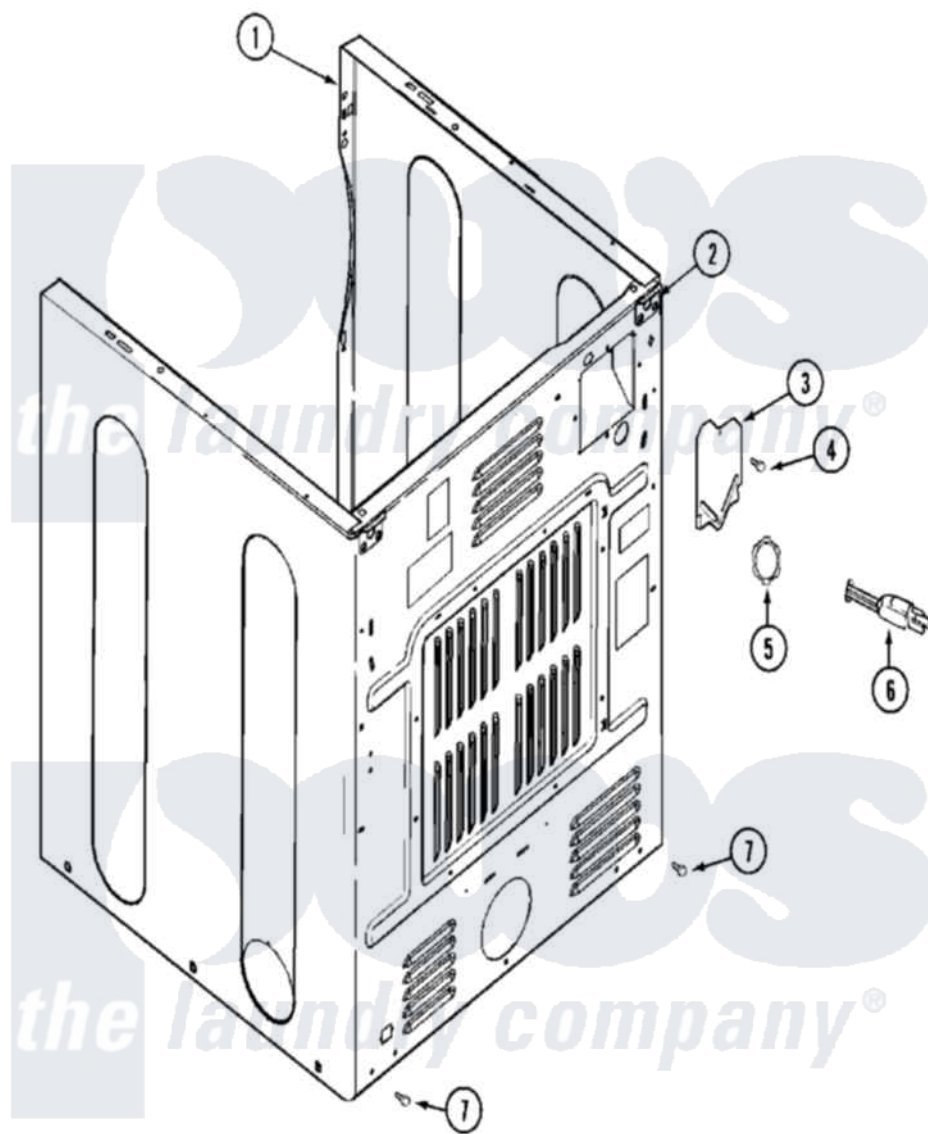

Maytag MDE16PDAGW 05 - CABINET-REAR

Maytag Residential Maytag MDE16PDAGW Dryer Parts Parts Diagram 05 - CABINET-REAR
 Click on the part number to view part

Item	Original Part Number	Replaced By	Status	Part Description
001	NLA		Not Available	CABINET (WHT)
002	22001995			Screw Note: Screw, Tumbler Front And Shroud
"	22003367	22004095		Hinge, Plastic
"	NLA		Not Available	BRACKET, CABINET HINGE
003	33001795			Cover, Terminal Block
004	22001995			Screw Note: Screw, Tumbler Front And Shroud
"	Y912873			Screw, Terminal Block Bracket
005	33001425			Locknut, Eared For Canadian
006	305168	33002916		Power Cord, Canadian 240V
007	22001995			Screw Note: Screw, Tumbler Front And Shroud