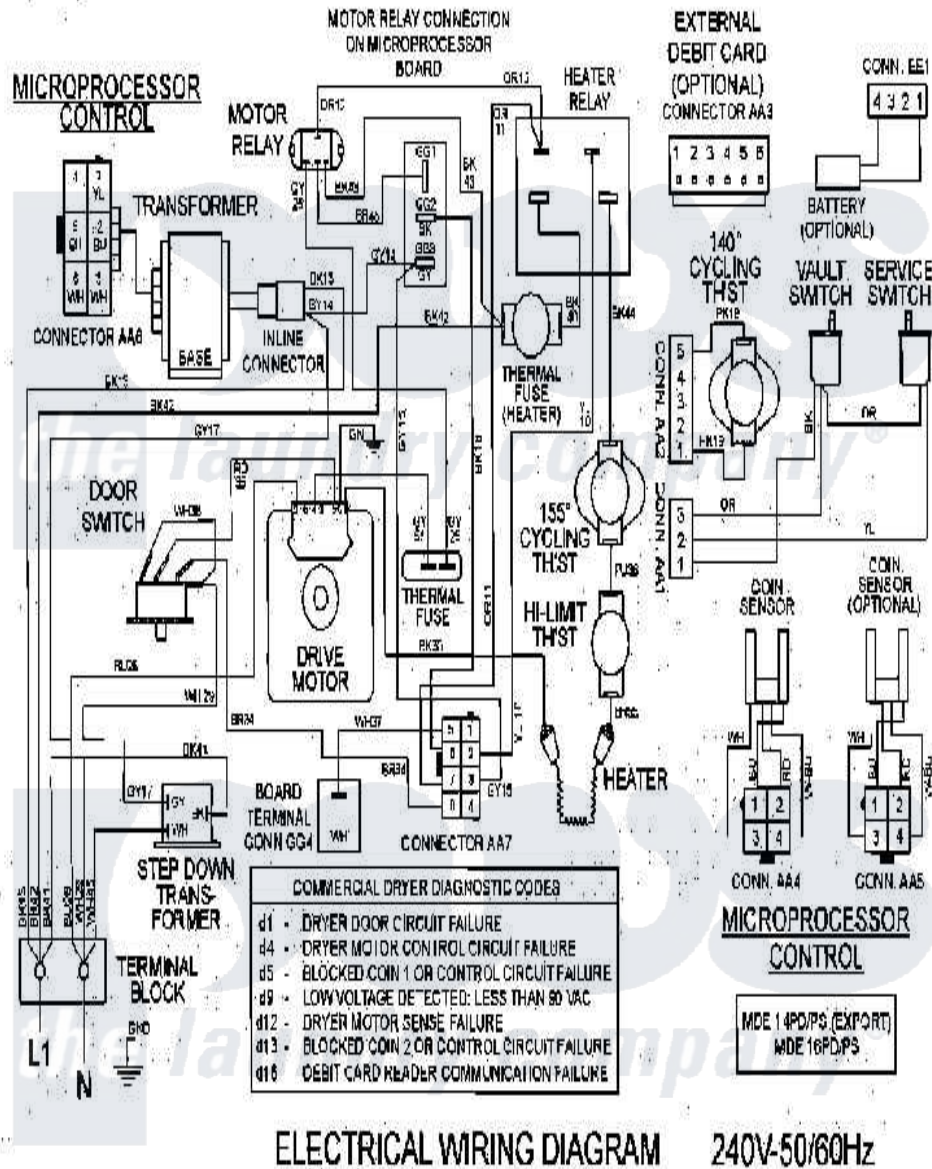

# Maytag MDE16PDAGW 08 - WIRING INFORMATION

Maytag Residential Maytag MDE16PDAGW Dryer Parts Parts Diagram 08 - WIRING INFORMATION  
 Click on the part number to view part

Item	Original Part Number	Replaced By	Status	Part Description
001	NLA		Not Available	WIRING INFORMATION