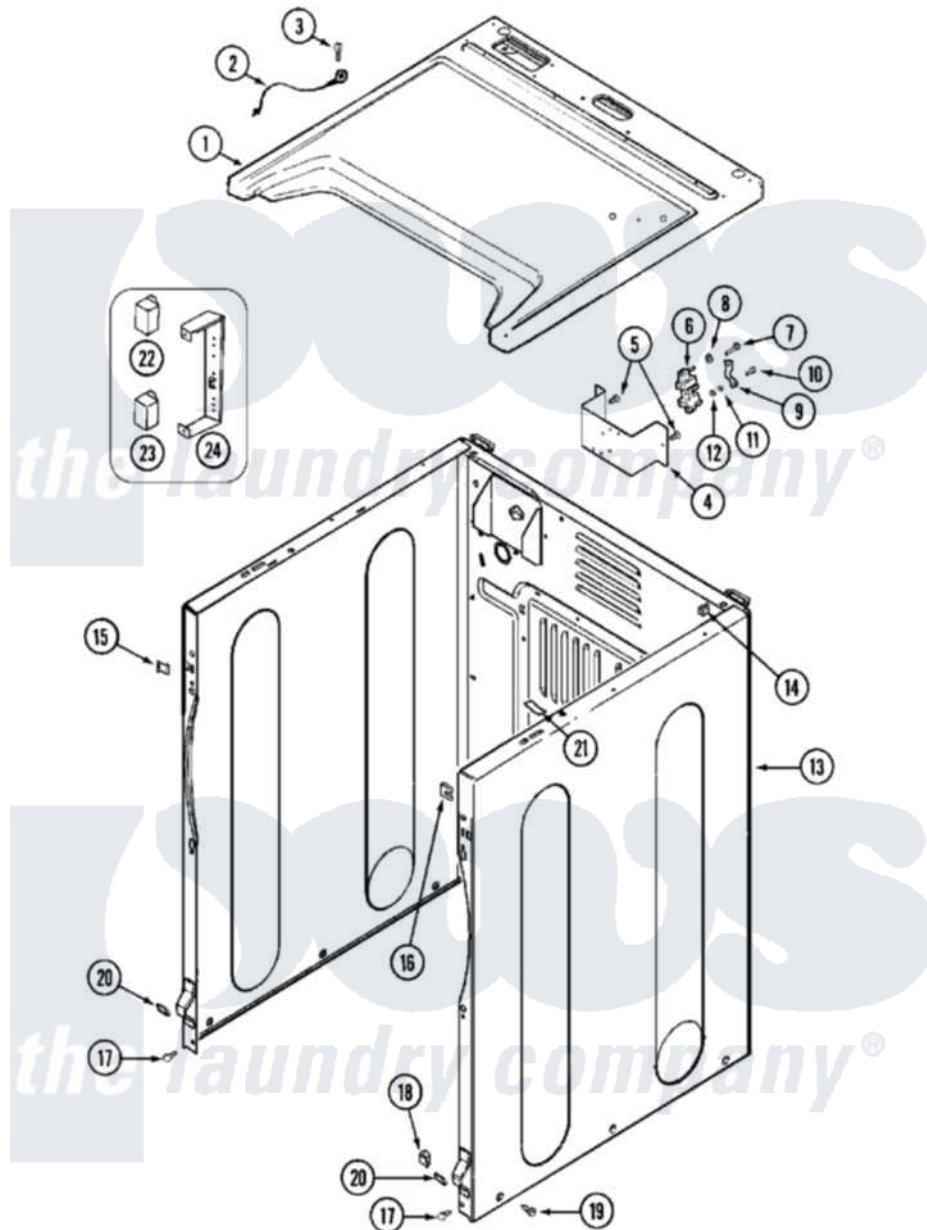

Maytag MDE16PDAYA 03 - CABINET-FRONT

Maytag Residential Maytag MDE16PDAYA Dryer Parts Parts Diagram 03 - CABINET-FRONT
 Click on the part number to view part

Item	Original Part Number	Replaced By	Status	Part Description
001	33001949			Cover, Top
"	33002633			Cover, Top
"	NLA		Not Available	(ALM)
002	22001959			Wire, Ground
003	210186	3370225		Screw
004	NLA		Not Available	BRACKET, TERMINAL BLOCK---NA
005	22001995			Screw Note: Screw, Tumbler Front And Shroud
006	33001244			Block, Terminal
"	33002106			Shield, Terminal Block
007	Y312209	W10001200		Screw
008	Y311270			Washer, Terminal Block
009	Y312184			Strap, Grounding
010	NLA		Not Available	SCREW, GROUND STRAP
011	311484	112432		Nut
012	311093			Washer, Terminal Connection

013	22001995		Screw Note: Screw, Tumbler Front And Shroud
"	22003367	22004095	Hinge, Plastic
"	NLA		Not Available CABINET (WHT)
014	310933	33002194	Nut, Speed
015	22002049		Clip Note: Clip, Front Panel
016	213280	204439	Screw And Fstner Assembly
017	22001995		Screw Note: Screw, Tumbler Front And Shroud
018	Y310376		Clip, Door Switch Harness
019	213007		Xfor Cabinet See Cabinet, Back
"	22003409	213007	Xfor Cabinet See Cabinet, Back
020	22002239		Clip, Front Panel
021	33001836		Strap, Top Cover Support
022	206824	W10133335	Relay, Motor
023	306398		Relay, Heater
"	Y251119	3177991	Screw
024	211294	90767	Screw, 8A X 3/8 HeX Washer Head Tapping
"	314627		Bracket, Relays
"	Y313559		Screw