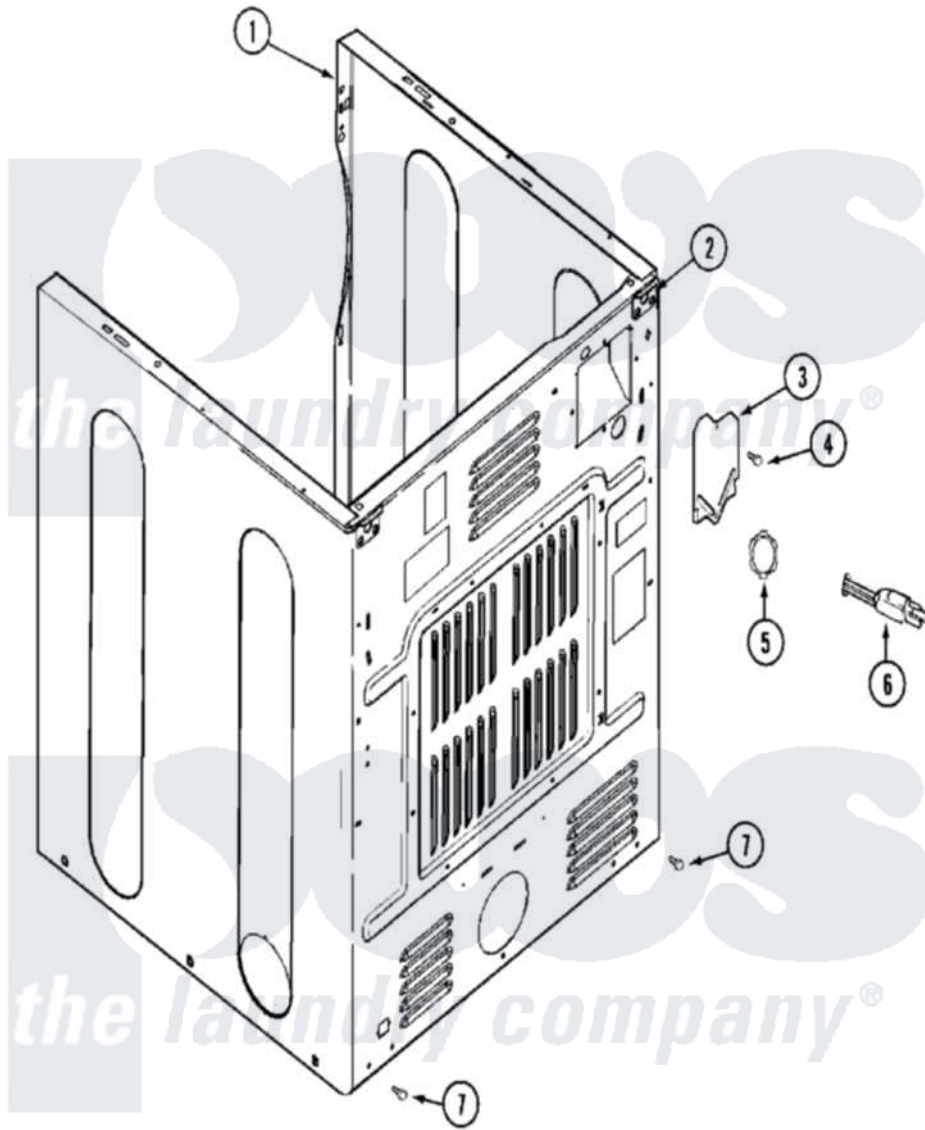

# Maytag MDE16PDAYA 05 - CABINET-REAR

Maytag Residential Maytag MDE16PDAYA Dryer Parts Parts Diagram 05 - CABINET-REAR  
 Click on the part number to view part

Item	Original Part Number	Replaced By	Status	Part Description
001	NLA		Not Available	CABINET (WHT)
002	<a href="#">22001995</a>			Screw Note: Screw, Tumbler Front And Shroud
"	22003367	<a href="#">22004095</a>		Hinge, Plastic
"	NLA		Not Available	BRACKET, CABINET HINGE
003	<a href="#">33001795</a>			Cover, Terminal Block
004	<a href="#">22001995</a>			Screw Note: Screw, Tumbler Front And Shroud
"	<a href="#">Y912873</a>			Screw, Terminal Block Bracket
005	<a href="#">33001425</a>			Locknut, Eared For Canadian
006	305168	<a href="#">33002916</a>		Power Cord, Canadian 240V
007	<a href="#">22001995</a>			Screw Note: Screw, Tumbler Front And Shroud