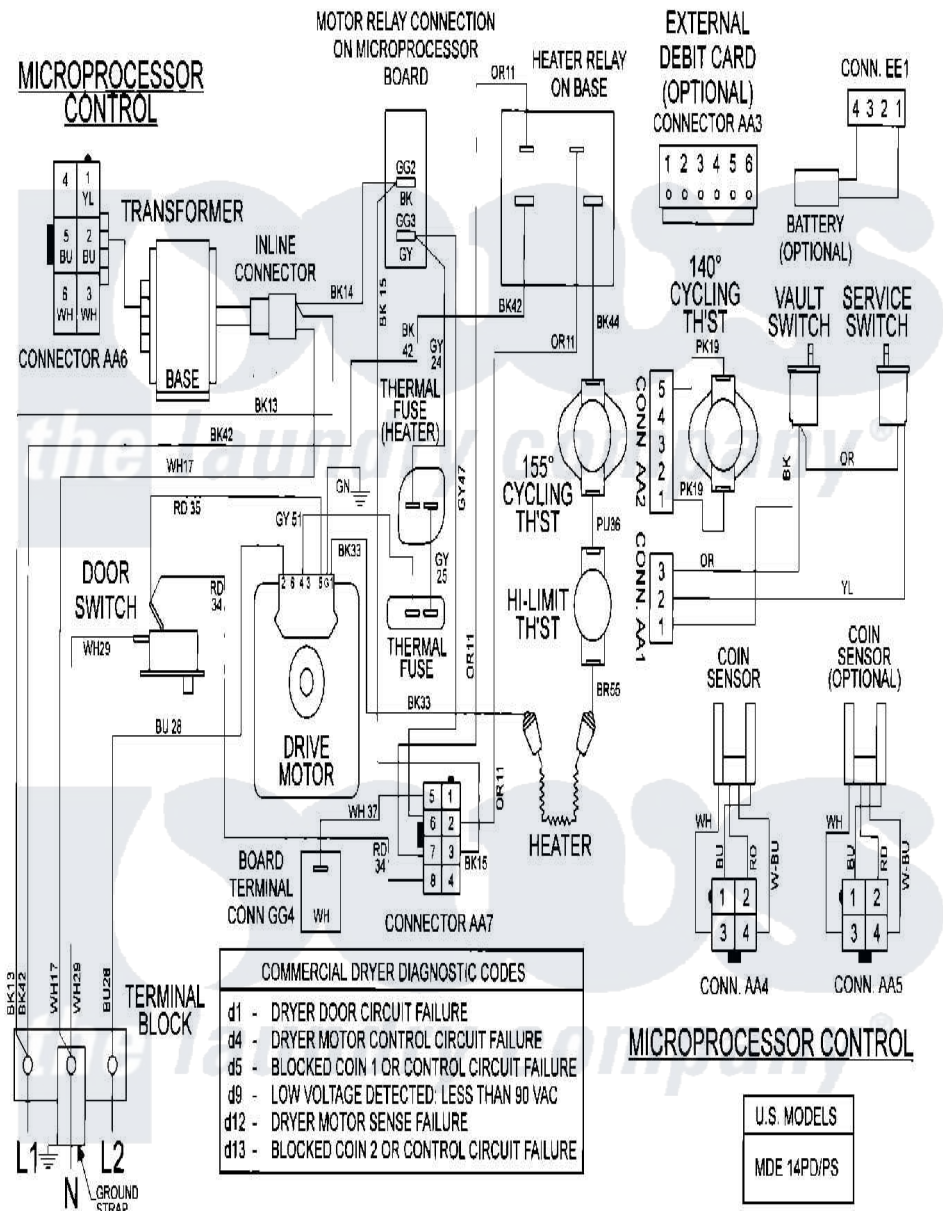

Maytag MDE16PDAYA 08 - WIRING INFORMATION

Maytag Residential Maytag MDE16PDAYA Dryer Parts Parts Diagram 08 - WIRING INFORMATION
 Click on the part number to view part

Item	Original Part Number	Replaced By	Status	Part Description
001	NLA		Not Available	WIRING INFORMATION