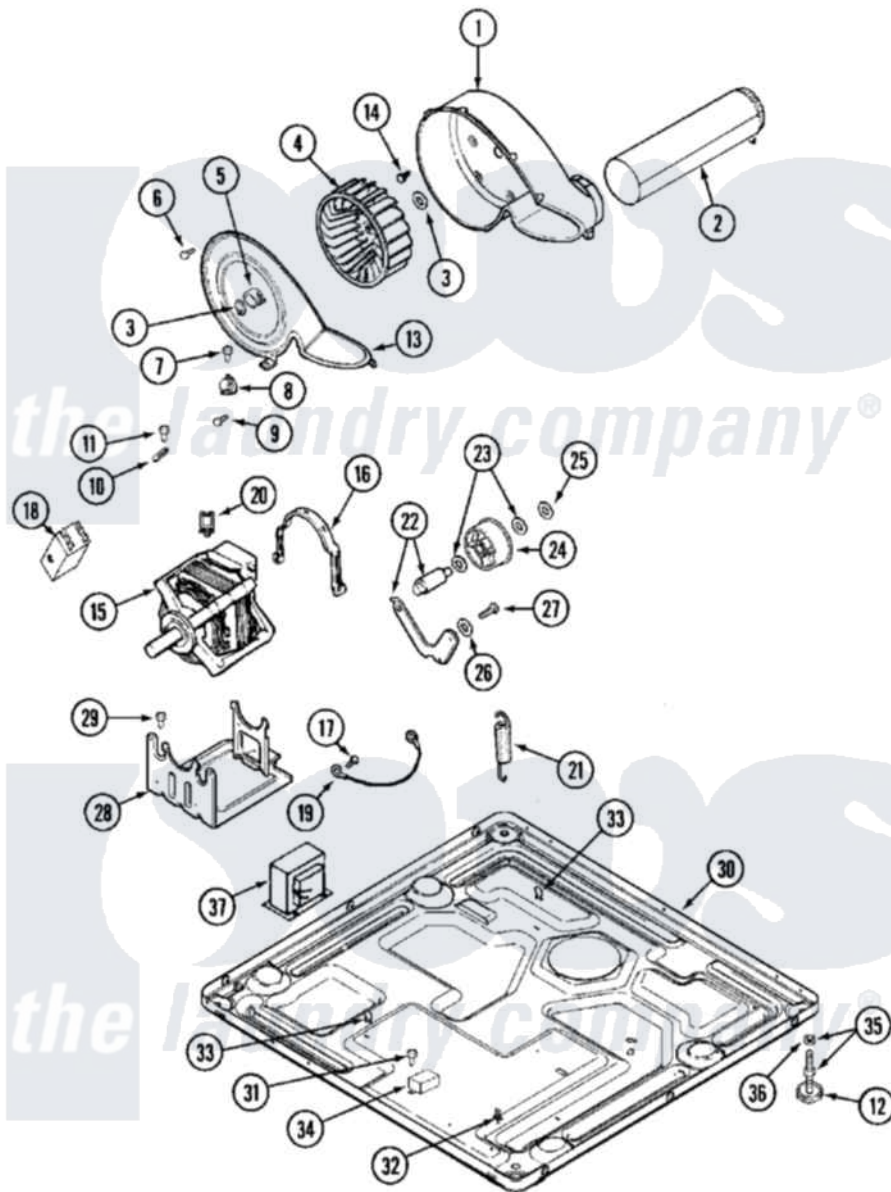

Maytag MDE16PDAYA 09 - MOTOR DRIVE

Maytag [Residential Maytag MDE16PDAYA Dryer Parts](#) Parts Diagram 09 - MOTOR DRIVE
 Click on the part number to view part

Item	Original Part Number	Replaced By	Status	Part Description
001	33001789			Housing, Blower
002	22001995			Screw Note: Screw, Tumbler Front And Shroud
"	33001800			Duct Assembly, Exhaust
003	410233	9703438		Ring-Retrn
004	33001790			Wheel, Blower
"	33002797			Wheel, Blower
005	312967			Clamp, Blower Housing
006	33001855	33002917		Screw, No.10-16
007	Y313561			Screw----NA
008	303392			Thermostat, Cycling
"	33303391			Thermostat, Cycling
009	22001996	3370225		Screw
010	33001762			Fuse, Thermal
011	NLA		Not Available	SCREW, THERMAL CUT-OFF
012	Y314137			Foot, Rubber
013	33001796	33002711		Cover, Blower Housing