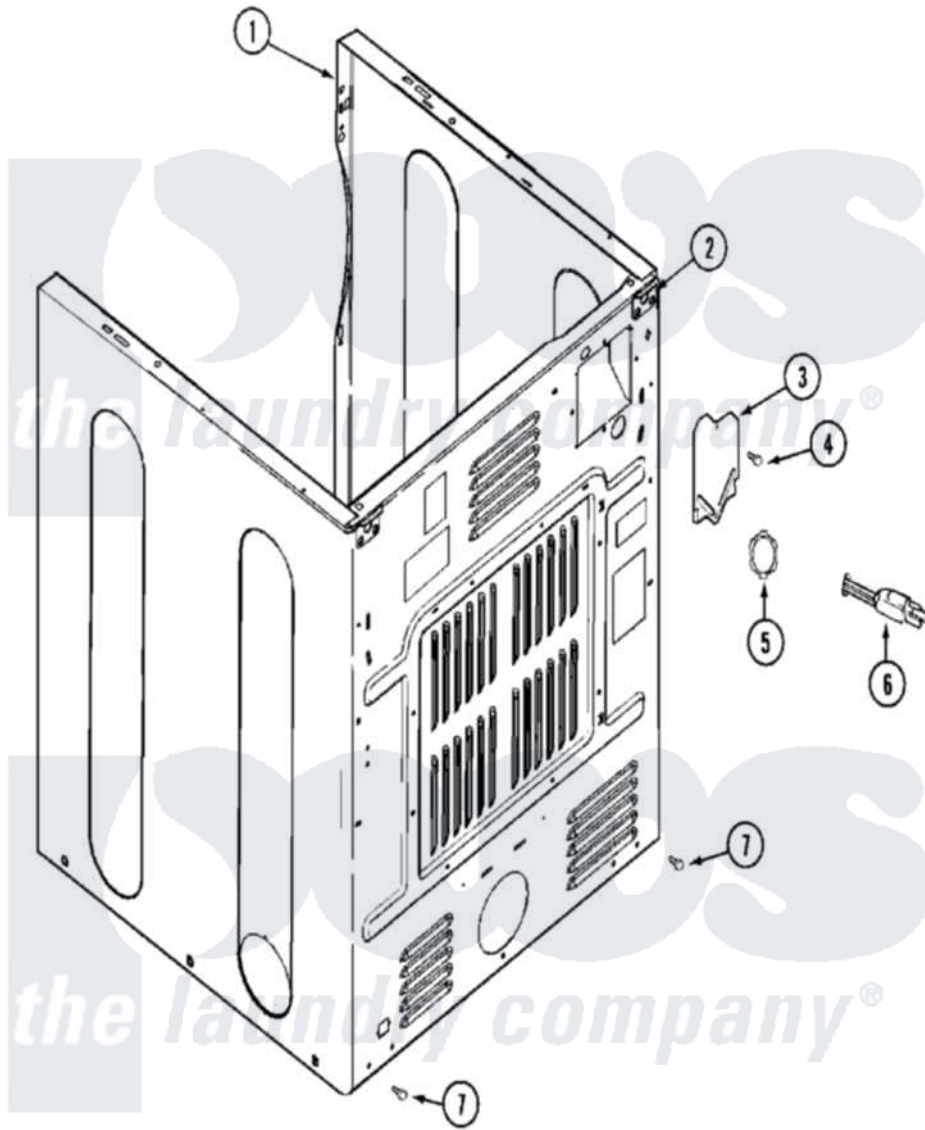

# Maytag MDE16PDAYQ 04 - CABINET-REAR

Maytag Residential Maytag MDE16PDAYQ Dryer Parts Parts Diagram 04 - CABINET-REAR  
 Click on the part number to view part

Item	Original Part Number	Replaced By	Status	Part Description
001	NLA		Not Available	CABINET (WHT)
002	<a href="#">22001995</a>			Screw Note: Screw, Tumbler Front And Shroud
"	22003367	<a href="#">22004095</a>		Hinge, Plastic
"	NLA		Not Available	BRACKET, CABINET HINGE
003	<a href="#">33001795</a>			Cover, Terminal Block
004	<a href="#">22001995</a>			Screw Note: Screw, Tumbler Front And Shroud
"	<a href="#">Y912873</a>			Screw, Terminal Block Bracket
005	<a href="#">33001425</a>			Locknut, Eared For Canadian
006	305168	<a href="#">33002916</a>		Power Cord, Canadian 240V
007	<a href="#">22001995</a>			Screw Note: Screw, Tumbler Front And Shroud