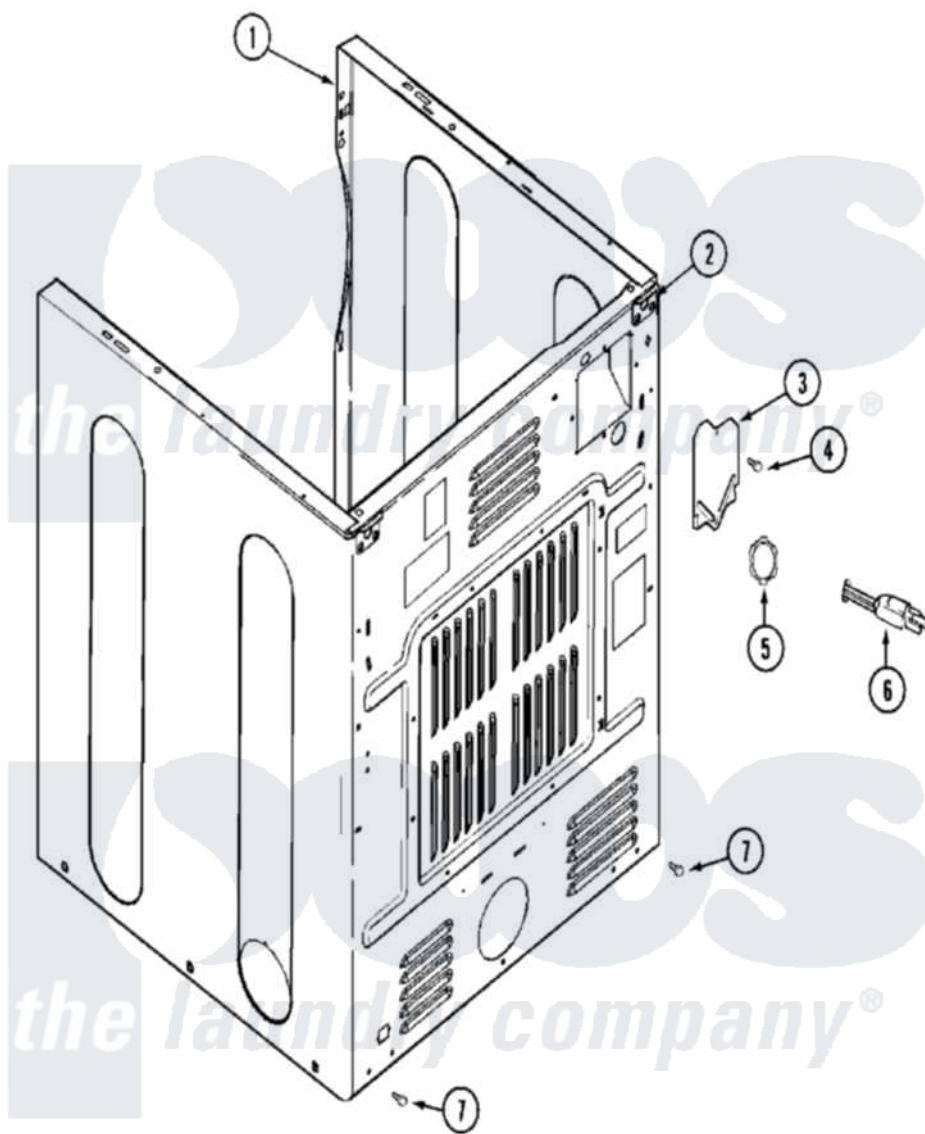

Maytag MDE16PDAYW 05 - CABINET-REAR

Maytag Residential Maytag MDE16PDAYW Dryer Parts Parts Diagram 05 - CABINET-REAR
 Click on the part number to view part

Item	Original Part Number	Replaced By	Status	Part Description
001	NLA		Not Available	CABINET (WHT)
002	22001995			Screw Note: Screw, Tumbler Front And Shroud
"	22003367	22004095		Hinge, Plastic
"	NLA		Not Available	BRACKET, CABINET HINGE
003	33001795			Cover, Terminal Block
004	22001995			Screw Note: Screw, Tumbler Front And Shroud
"	Y912873			Screw, Terminal Block Bracket
005	33001425			Locknut, Eared For Canadian
006	305168	33002916		Power Cord, Canadian 240V
007	22001995			Screw Note: Screw, Tumbler Front And Shroud