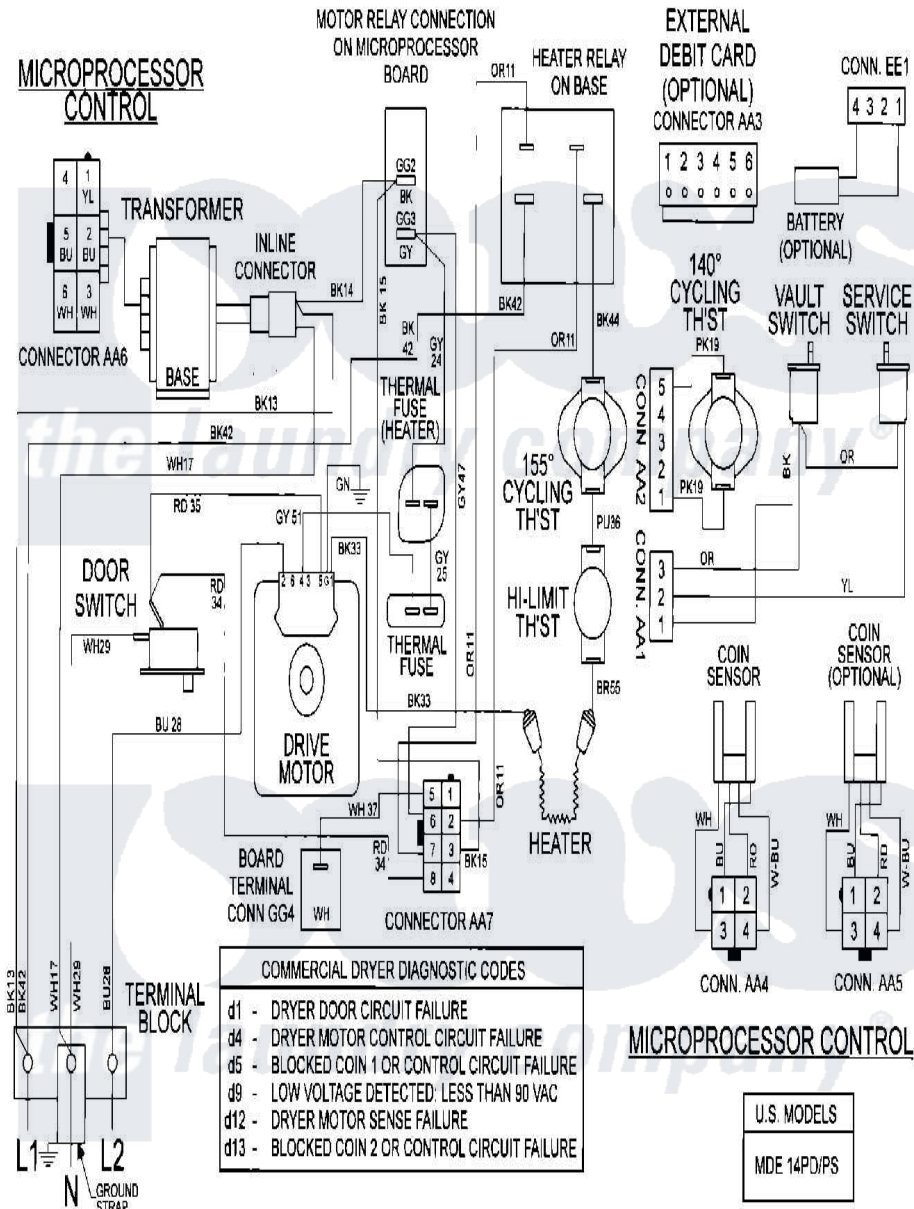

Maytag MDE16PDAYW 08 - WIRING INFORMATION

Maytag Residential Maytag MDE16PDAYW Dryer Parts Parts Diagram 08 - WIRING INFORMATION
 Click on the part number to view part

Item	Original Part Number	Replaced By	Status	Part Description
001	NLA		Not Available	WIRING INFORMATION