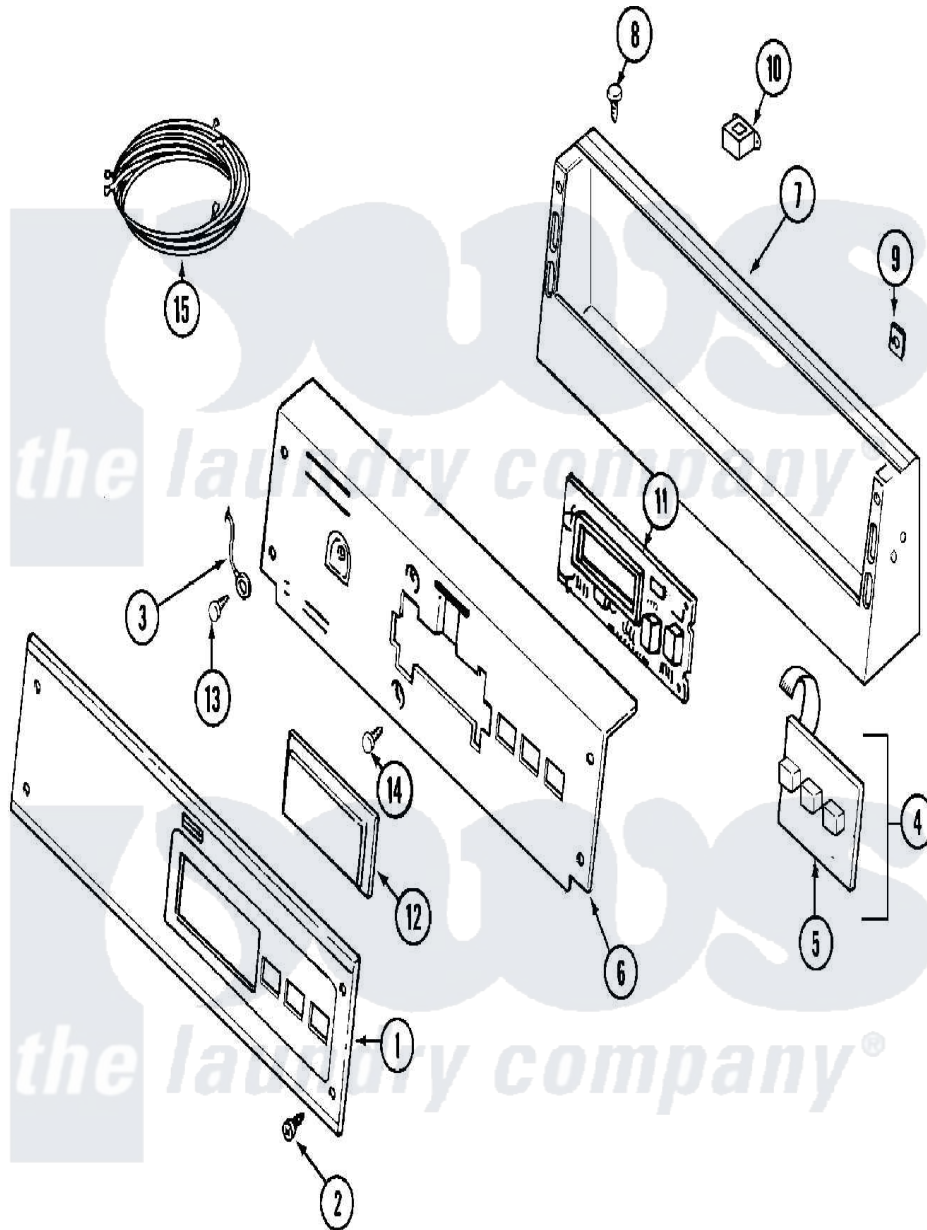

Maytag MDE16PDCZW 01 - CONTROL PANEL

Maytag Residential Maytag MDE16PDCZW Dryer Parts Parts Diagram 01 - CONTROL PANEL
 Click on the part number to view part

Item	Original Part Number	Replaced By	Status	Part Description
001	33001784	33002941		Facia - Pd/Ps
002	215506			Screw, Control Panel Overlay
003	22001959			Wire, Ground
004	215527	W10140652		Screw, 6-20 X 1/2
"	306694			Backup Plate With Switch
005	215517	W10131113		Push Button
006	22001511	22002954		Deflector, Water
"	33001785			Bracket, Back
"	33002519			Bracket, Back
007	22002329			Console
"	22003089			Console
008	22001996	3370225		Screw
009	215003			Fastener, Panel And Bracket
010	211251			Screw, Transformer
"	22001419			Nut, Transformer
"	22001960			Transformer

011	33001204		Stand-Off, Ccontrol Board
"	33001746	W10130081	Control Board
"	912077		Locknut, Reader Harness
012	22001962	W10131114	Cover, Display
013	211252		Screw, Ground Wire
014	215526		Screw, Circuit Board
015	33001878		Wire Harness, Main