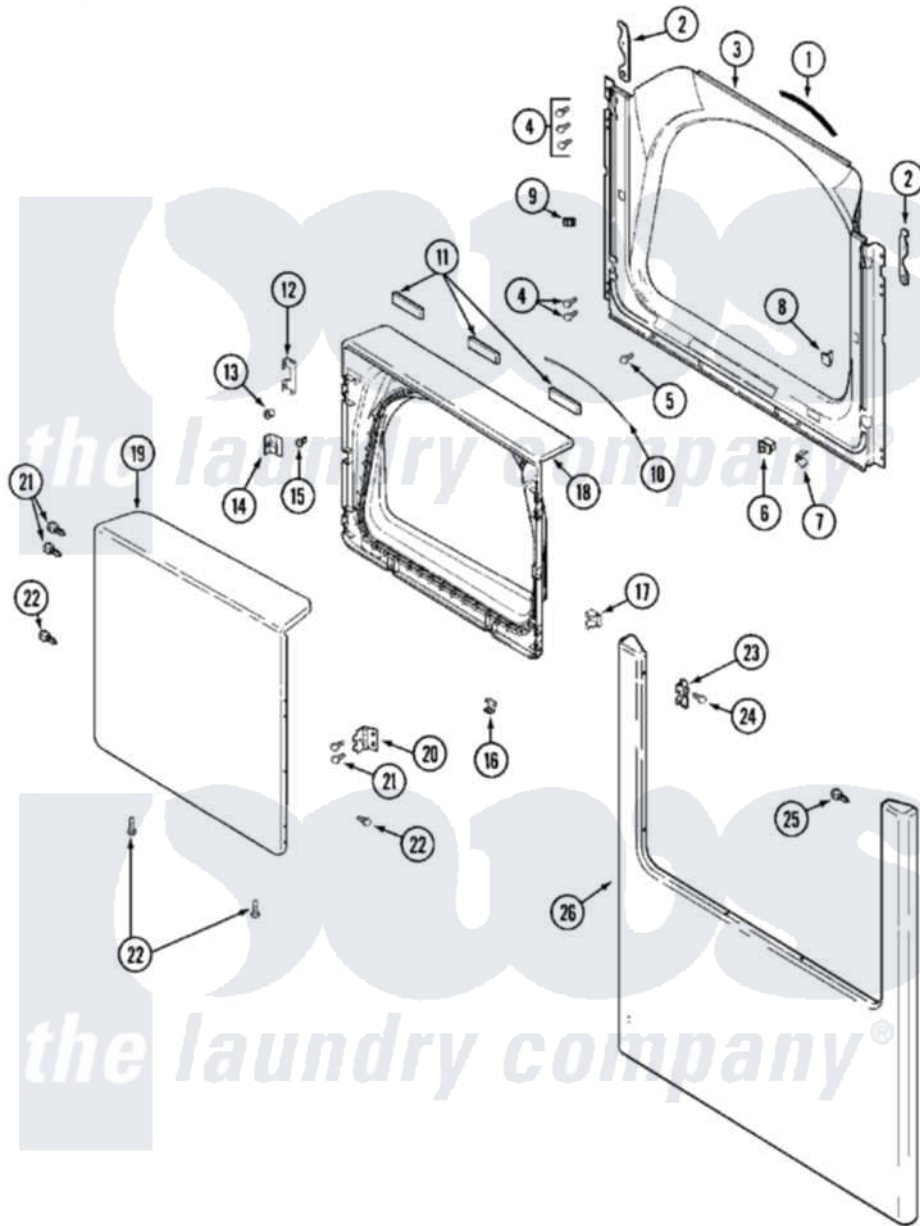

Maytag MDE16PDCZW 03 - DOOR

Maytag Residential Maytag MDE16PDCZW Dryer Parts Parts Diagram 03 - DOOR
 Click on the part number to view part

Item	Original Part Number	Replaced By	Status	Part Description
001	33001767			Seal, Shroud
002	22002247	33002597		Hook, Security
003	33001900			Shroud
004	22001995			Screw Note: Screw, Tumbler Front And Shroud
005	33001768			Screw, Shroud Note: Screw, Shroud And Outlet Duct
006	33001509	W10169313		Switch-Dor
007	33001760			Bracket, Hinge
008	NLA		Not Available	PLUG, DOOR CATCH
009	Y304578	LA-1003		Door Catch Kit
010	33002094			Seal, Door
011	33001268		Not Available	PAD, DOOR
012	22002038			Clip, Door
013	33001771			Bushing, Inner Door
014	33001793			Bracket, Strike
015	33001761			Strike, Door

016	22002039		Clip, Door
017	33001763		Plug, Inner Door
018	22002039		Clip, Door
"	22002063		Screw No.8-18AB Wafer Head
"	33001899		Door, Inner
019	33001904		Door, Outer
020	33001759		Hinge, Door
021	22002062	98006631	Screw
022	22002063		Screw No.8-18AB Wafer Head
023	33001764		Cover, Hinge Hole
024	33001846		Screw, Hinge Hole Cover
025	22002243		Screw, Front Panel And Hinge
"	22002244		Clip, Grounding
026	213280	204439	Screw And Fstner Assembly
"	22002239		Clip, Front Panel
"	33001901		Panel, Front