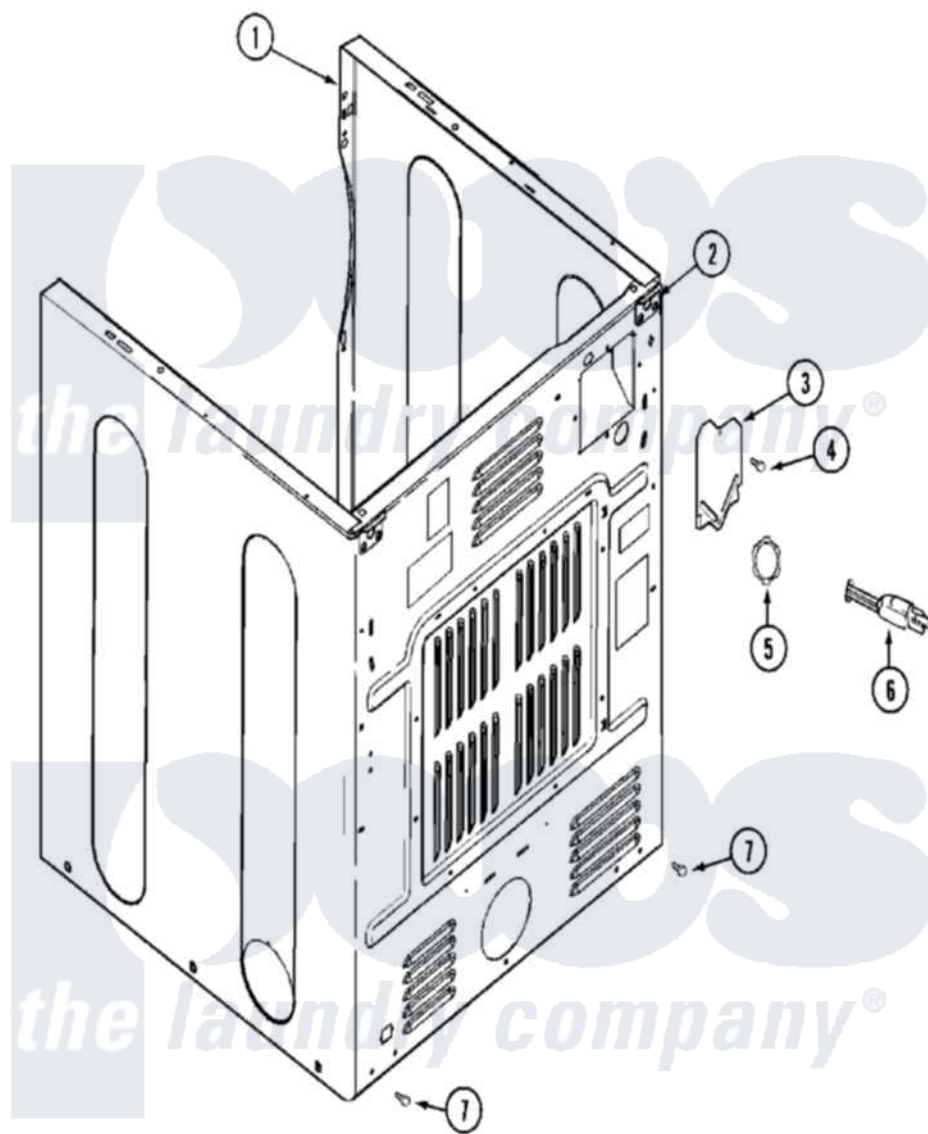

# Maytag MDE16PDCZW 04 - CABINET-REAR

Maytag Residential Maytag MDE16PDCZW Dryer Parts Parts Diagram 04 - CABINET-REAR  
 Click on the part number to view part

Item	Original Part Number	Replaced By	Status	Part Description
001	NLA		Not Available	CABINET (WHT)
002	<a href="#">22001995</a>			Screw Note: Screw, Tumbler Front And Shroud
"	22003367	<a href="#">22004095</a>		Hinge, Plastic
"	NLA		Not Available	BRACKET, CABINET HINGE
003	<a href="#">33001795</a>			Cover, Terminal Block
004	<a href="#">22001995</a>			Screw Note: Screw, Tumbler Front And Shroud
"	<a href="#">Y912873</a>			Screw, Terminal Block Bracket
005	<a href="#">33001425</a>			Locknut, Eared For Canadian
006	305168	<a href="#">33002916</a>		Power Cord, Canadian 240V
007	<a href="#">22001995</a>			Screw Note: Screw, Tumbler Front And Shroud