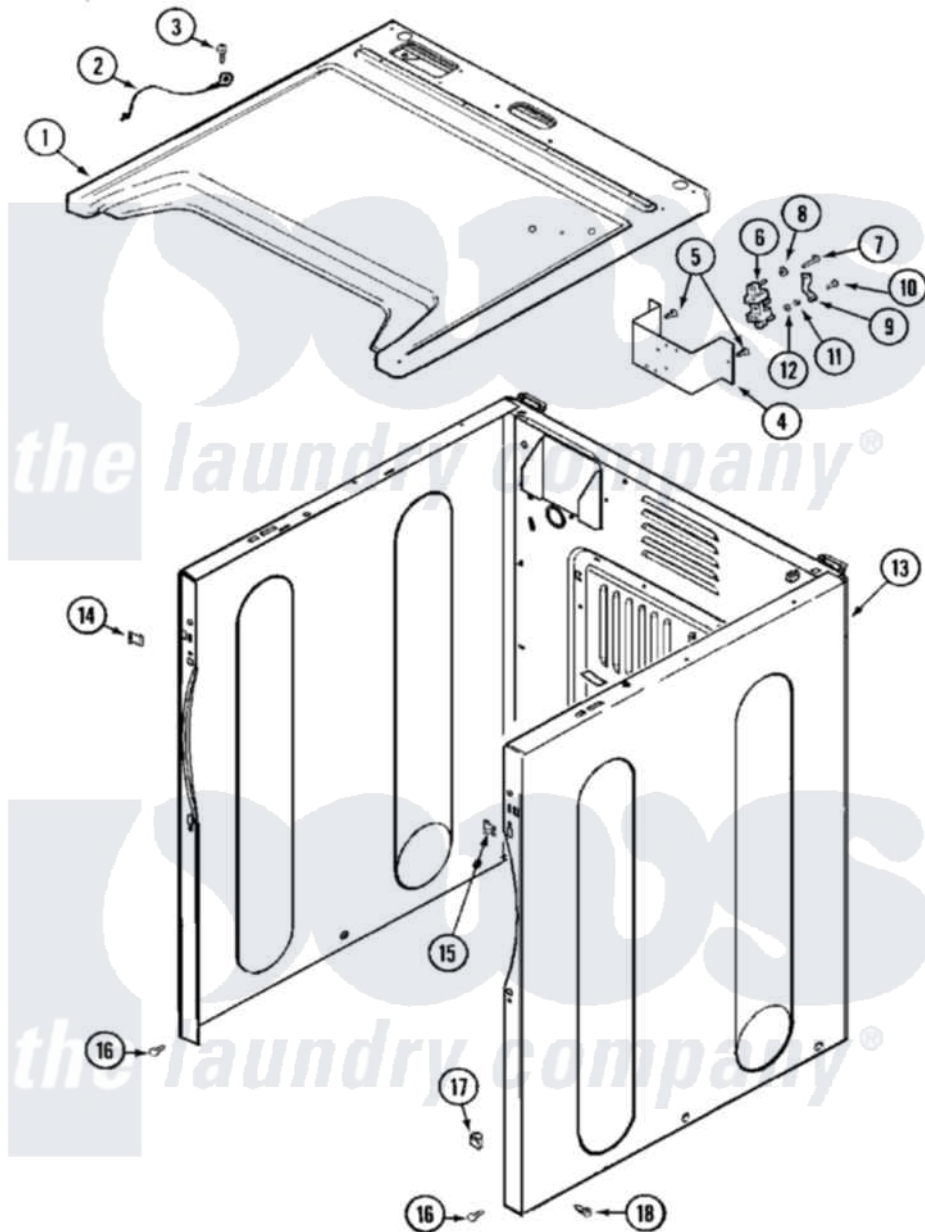

Maytag MDE16PDCZW 05 - CABINET-FRONT

Maytag [Residential Maytag MDE16PDCZW Dryer Parts](#) Parts Diagram 05 - CABINET-FRONT
 Click on the part number to view part

Item	Original Part Number	Replaced By	Status	Part Description
001	33001949			Cover, Top
"	33002633			Cover, Top
002	22001959			Wire, Ground
003	210186	3370225		Screw
004	NLA		Not Available	BRACKET, TERMINAL BLOCK---NA
005	22001995			Screw Note: Screw, Tumbler Front And Shroud
006	33001244			Block, Terminal
007	Y312209	W10001200		Screw
008	Y311270			Washer, Terminal Block
009	Y312184			Strap, Grounding
010	NLA		Not Available	SCREW, GROUND STRAP
011	311484	112432		Nut
012	311093			Washer, Terminal Connection
013	NLA		Not Available	CABINET (WHT)
014	22002049			Clip Note: Clip, Front Panel

015	213280	204439	Screw And Fstner Assembly
016	22001995		Screw Note: Screw, Tumbler Front And Shroud
017	Y310376		Clip, Door Switch Harness
018	213007		Xfor Cabinet See Cabinet, Back
"	22003409	213007	Xfor Cabinet See Cabinet, Back