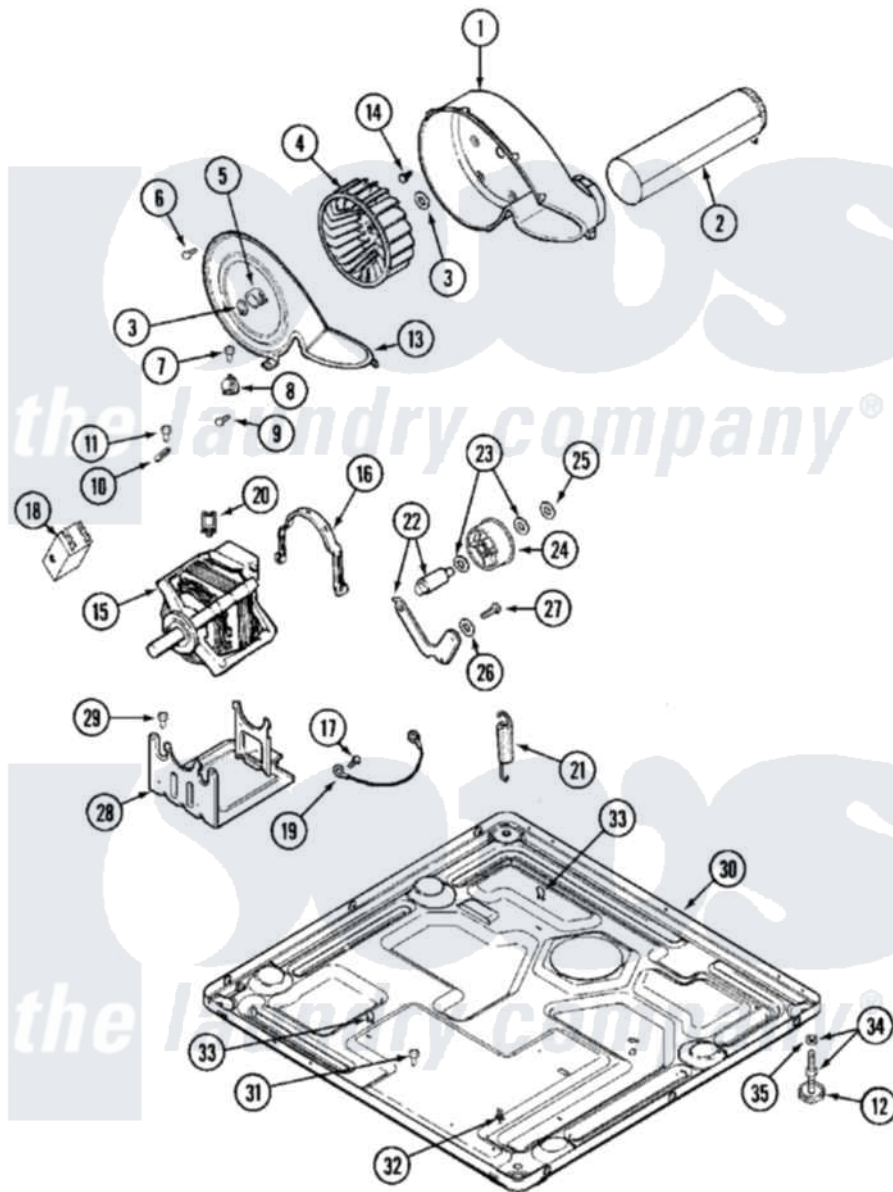

Maytag MDE16PDCZW 07 - MOTOR DRIVE

Maytag [Residential Maytag MDE16PDCZW Dryer Parts](#) Parts Diagram 07 - MOTOR DRIVE
 Click on the part number to view part

Item	Original Part Number	Replaced By	Status	Part Description
001	33001789			Housing, Blower
002	22001995			Screw Note: Screw, Tumbler Front And Shroud
"	33001800			Duct Assembly, Exhaust
003	410233	9703438		Ring-Retrn
004	33001790			Wheel, Blower
"	33002797			Wheel, Blower
005	312967			Clamp, Blower Housing
006	33001855	33002917		Screw, No.10-16
007	Y313561			Screw----NA
008	303392			Thermostat, Cycling
"	33303391			Thermostat, Cycling
009	22001996	3370225		Screw
010	33001762			Fuse, Thermal
011	NLA		Not Available	SCREW, THERMAL CUT-OFF
012	Y314137			Foot, Rubber
013	33001796	33002711		Cover, Blower Housing

014	314818	1163839	Screw
015	33001853	33002478	Motor
"	33002462	33002478	Motor
"	33002478		Motor
"	33002795		Motor, Drive 60Hz
016	Y015825		Clip, Motor To Motor Support
017	910343	488234	Screw 8-32 X 1/4
018	33001854	33002478	Motor
019	901220		Ground Wire
020	Y310376		Clip, Door Switch Harness
021	33001754	33002459	Assembly, Spring And Plug
"	33002157		Grommet
"	33002460	33002459	Assembly, Spring And Plug
"	33002461		Plug For Spring
022	33001782	6-3705180	Idler Arm
023	Y312527		Washer, Idler Shaft
024	33001783	6-3700340	Bearing- I
025	312958	354987	Ring, Retaining
026	315772		Sleeve, Idler Arm
027	Y014874		Screw, Idler Arm And Sleeve
028	33001752	33002817	Motor Support, Offset
"	33002466	33002817	Motor Support, Offset
029	Y313561		Screw----NA
030	33002622		Base,
"	NLA	Not Available	BASE
031	22001078	3177991	Screw
"	306199		Relay, Heater
032	315471	22003298	Retainer, Wire
033	410490		Spring, Retainer Wire Harness
034	Y305086		Adjustable Leg And Nut
035	Y052740	62739	Nut, Lock