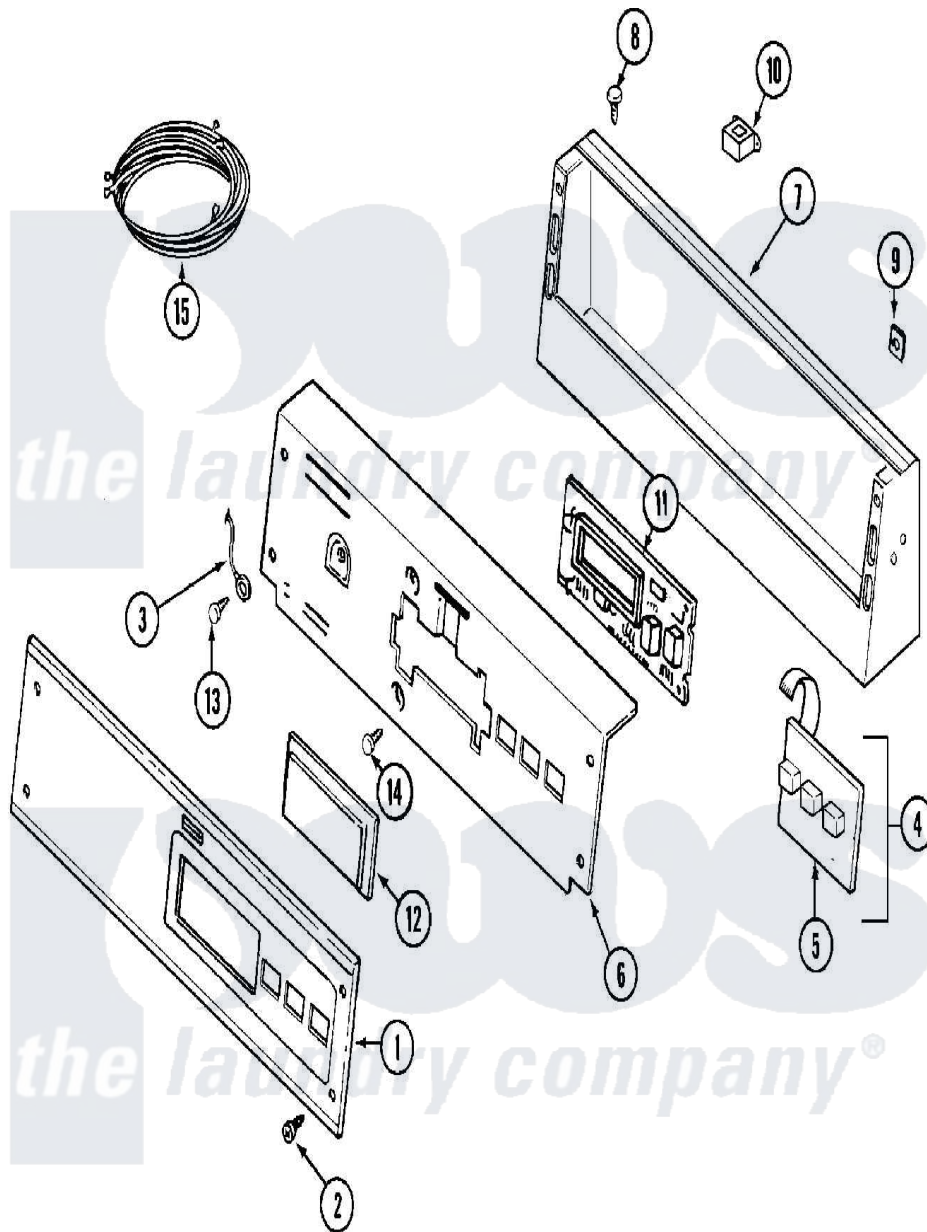

Maytag MDE16PDDGW 01 - CONTROL PANEL

Maytag [Residential Maytag MDE16PDDGW Dryer Parts](#) Parts Diagram 01 - CONTROL PANEL
 Click on the part number to view part

Item	Original Part Number	Replaced By	Status	Part Description
001	33002941			Facia - Pd/Ps
002	215506			Screw, Control Panel Overlay
003	22001959			Wire, Ground
004	215527	W10140652		Screw, 6-20 X 1/2
"	33002165			Backup Plate W/Switch Assembly
005	33002863	W10131113		Push Button
006	22002954			Deflector, Water
"	33002519			Bracket, Back
007	22003089			Console
008	22001996	3370225		Screw
009	215003			Fastener, Panel And Bracket
010	22002139			Transformer
"	22002925	3370225		Screw
011	33001204			Stand-Off, Control Board
"	33002358	W10130081		Control Board
012	22001962	W10131114		Cover, Display

013	211252	Screw, Ground Wire
014	215526	Screw, Circuit Board
015	33001953	Wire Harness, Main
"	33001973	Wire Harness, Main