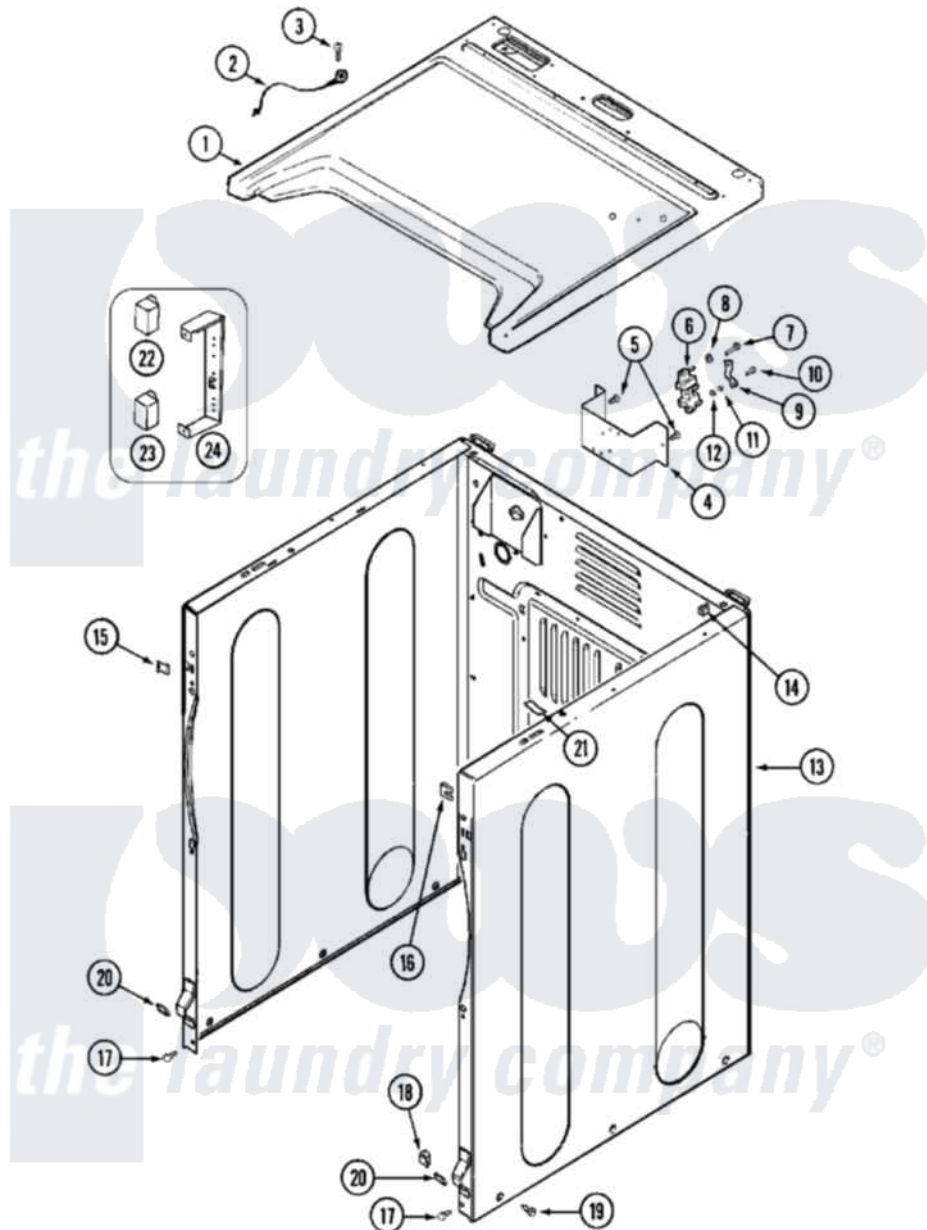

# Maytag MDE16PDDGW 03 - CABINET-FRONT

Maytag [Residential Maytag MDE16PDDGW Dryer Parts](#) Parts Diagram 03 - CABINET-FRONT  
 Click on the part number to view part

Item	Original Part Number	Replaced By	Status	Part Description
001	<a href="#">33002633</a>			Cover, Top
002	<a href="#">22001959</a>			Wire, Ground
003	210186	<a href="#">3370225</a>		Screw
004	NLA		Not Available	BRACKET, TERMINAL BLOCK---NA
005	<a href="#">22001995</a>			Screw Note: Screw, Tumbler Front And Shroud
006	<a href="#">33001244</a>			Block, Terminal
"	<a href="#">33002106</a>			Shield, Terminal Block
007	Y312209	<a href="#">W10001200</a>		Screw
008	<a href="#">Y311270</a>			Washer, Terminal Block
009	<a href="#">Y312184</a>			Strap, Grounding
010	<a href="#">33002633</a>			Cover, Top
011	311484	<a href="#">112432</a>		Nut
012	<a href="#">311093</a>			Washer, Terminal Connection
013	NLA		Not Available	CABINET ASSY (WHT-AS PK)

014	310933	<a href="#">33002194</a>	Nut, Speed
015	<a href="#">22002049</a>		Clip Note: Clip, Front Panel
016	213280	<a href="#">204439</a>	Screw And Fstner Assembly
017	<a href="#">22001995</a>		Screw Note: Screw, Tumbler Front And Shroud
018	<a href="#">Y310376</a>		Clip, Door Switch Harness
019	22003409	<a href="#">213007</a>	Xfor Cabinet See Cabinet, Back
020	<a href="#">22002239</a>		Clip, Front Panel
021	<a href="#">33001836</a>		Strap, Top Cover Support
022	206824	<a href="#">W10133335</a>	Relay, Motor
023	<a href="#">306199</a>		Relay, Heater
"	33002969	<a href="#">W10133335</a>	Relay, Motor
"	Y251119	<a href="#">3177991</a>	Screw
024	211294	<a href="#">90767</a>	Screw, 8A X 3/8 HeX Washer Head Tapping
"	<a href="#">314627</a>		Bracket, Relays