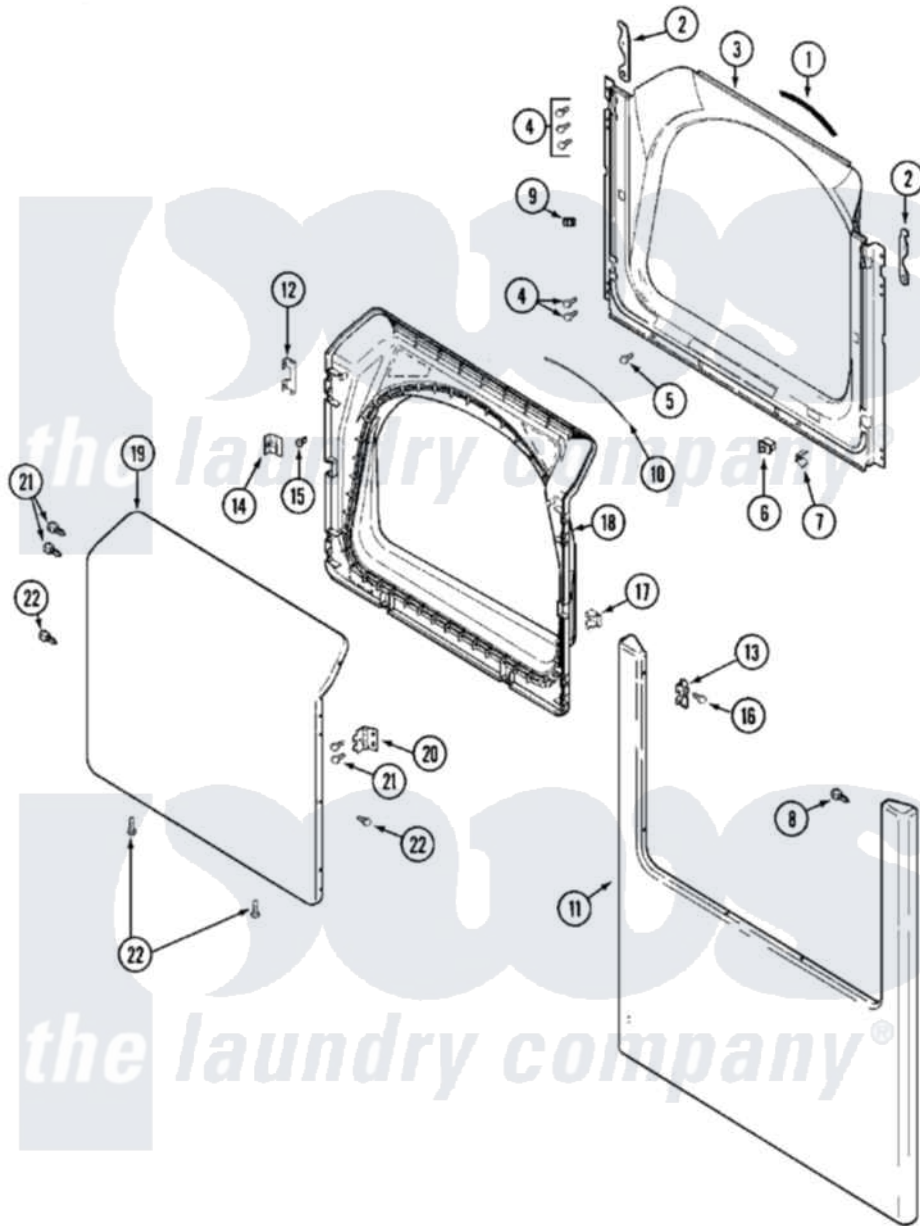

# Maytag MDE16PDDGW 04 - DOOR

Maytag [Residential Maytag MDE16PDDGW Dryer Parts](#) Parts Diagram 04 - DOOR  
 Click on the part number to view part

Item	Original Part Number	Replaced By	Status	Part Description
001	<a href="#">33001767</a>			Seal, Shroud
002	22002247	<a href="#">33002597</a>		Hook, Security
003	<a href="#">33001954</a>			Shroud
004	<a href="#">22001995</a>			Screw Note: Screw, Tumbler Front And Shroud
005	<a href="#">33001768</a>			Screw, Shroud Note: Screw, Shroud And Outlet Duct
006	<a href="#">33002166</a>			Switch, Door
007	<a href="#">33001760</a>			Bracket, Hinge
008	<a href="#">22002243</a>			Screw, Front Panel And Hinge
"	<a href="#">22002244</a>			Clip, Grounding
009	Y304578	<a href="#">LA-1003</a>		Door Catch Kit
010	<a href="#">33002094</a>			Seal, Door
011	213280	<a href="#">204439</a>		Screw And Fstner Assembly
"	<a href="#">33001901</a>			Panel, Front
012	<a href="#">22002038</a>			Clip, Door
013	<a href="#">33001764</a>			Cover, Hinge Hole

014	<a href="#">33001793</a>		Bracket, Strike
015	<a href="#">33001761</a>		Strike, Door
016	<a href="#">33001846</a>		Screw, Hinge Hole Cover
017	<a href="#">33001763</a>		Plug, Inner Door
018	<a href="#">22002039</a>		Clip, Door
"	<a href="#">22002063</a>		Screw No.8-18AB Wafer Head
"	<a href="#">33001899</a>		Door, Inner
019	<a href="#">33001904</a>		Door, Outer
020	<a href="#">33001759</a>		Hinge, Door
021	22002062	<a href="#">98006631</a>	Screw
022	<a href="#">22002063</a>		Screw No.8-18AB Wafer Head