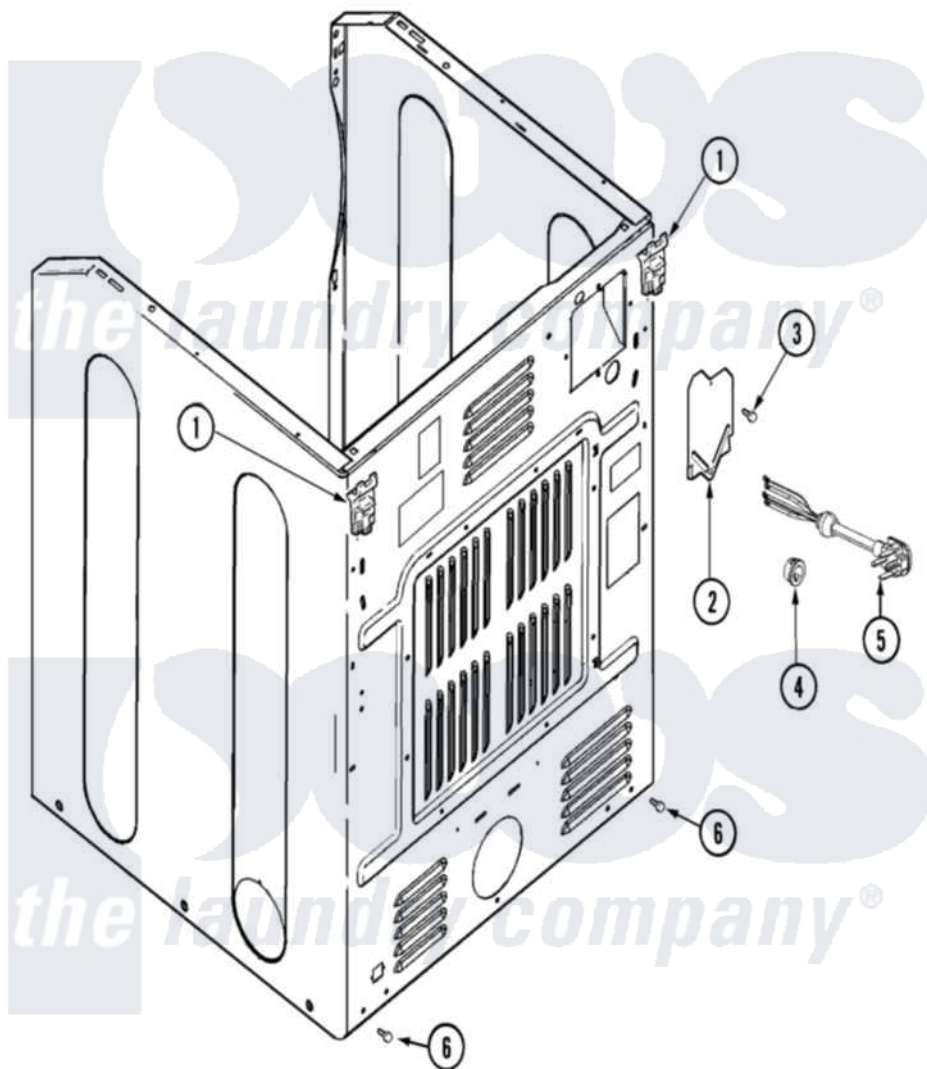

Maytag MDE16PDDYW 05 - CABINET-REAR

Maytag Residential Maytag MDE16PDDYW Dryer Parts Parts Diagram 05 - CABINET-REAR
 Click on the part number to view part

Item	Original Part Number	Replaced By	Status	Part Description
001	22001995			Screw Note: Screw, Tumbler Front And Shroud
"	22004095			Hinge, Plastic
002	33001795			Cover, Terminal Block
003	22001995			Screw Note: Screw, Tumbler Front And Shroud
004	33001425			Locknut, Eared For Canadian
005	33002916			Power Cord, Canadian 240V
006	22001995			Screw Note: Screw, Tumbler Front And Shroud