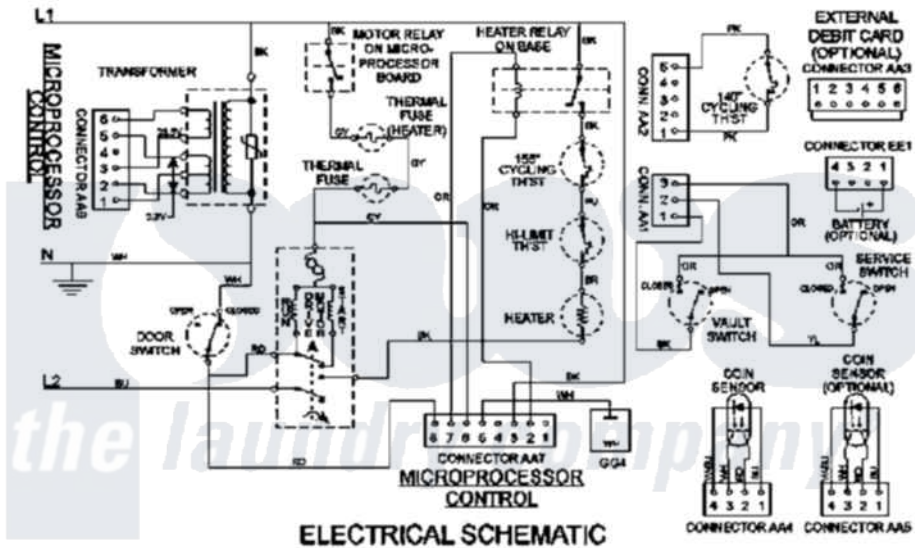

Maytag MDE16PDDYW 08 - WIRING INFORMATION

Maytag Residential Maytag MDE16PDDYW Dryer Parts Parts Diagram 08 - WIRING INFORMATION
 Click on the part number to view part

Item	Original Part Number	Replaced By	Status	Part Description
001	NLA		Not Available	WIRING INFORMATION