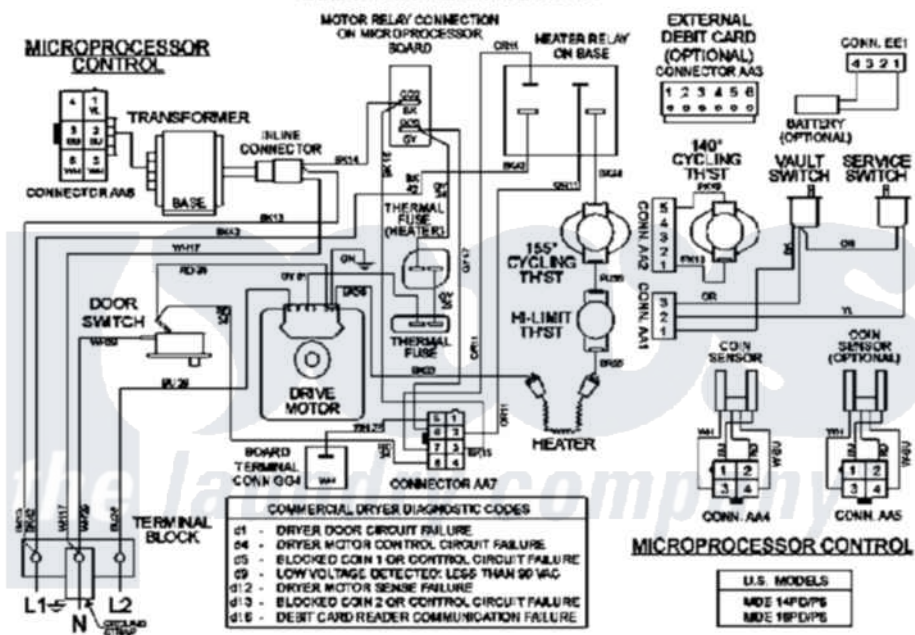

Maytag MDE16PDDYW 08 - WIRING INFORMATION

Maytag Residential Maytag MDE16PDDYW Dryer Parts Parts Diagram 08 - WIRING INFORMATION
 Click on the part number to view part

Item	Original Part Number	Replaced By	Status	Part Description
001	NLA		Not Available	WIRING INFORMATION