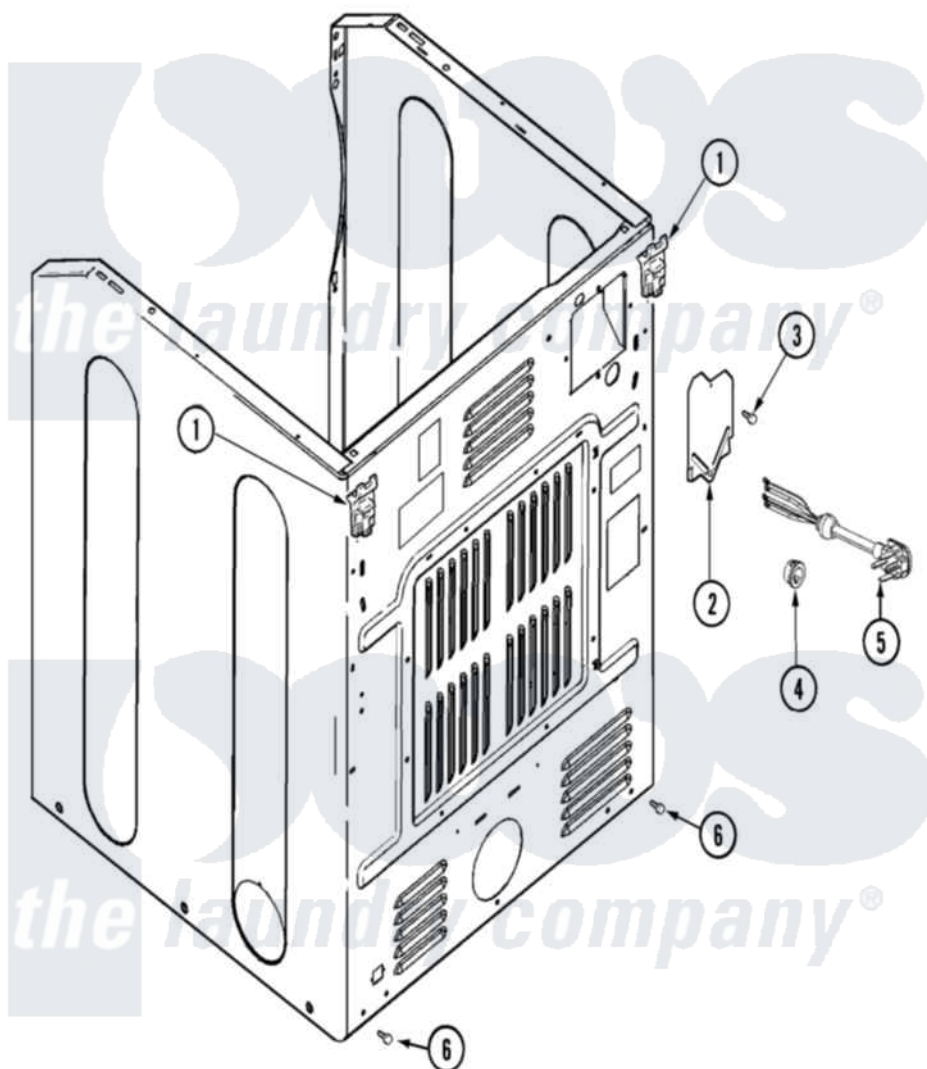

Maytag MDE16PDDZW 05 - CABINET-REAR

Maytag Residential Maytag MDE16PDDZW Dryer Parts Parts Diagram 05 - CABINET-REAR
 Click on the part number to view part

Item	Original Part Number	Replaced By	Status	Part Description
001	22001995			Screw Note: Screw, Tumbler Front And Shroud
"	22004095			Hinge, Plastic
002	33001795			Cover, Terminal Block
003	22001995			Screw Note: Screw, Tumbler Front And Shroud
004	33001425			Locknut, Eared For Canadian
005	33002916			Power Cord, Canadian 240V
006	22001995			Screw Note: Screw, Tumbler Front And Shroud