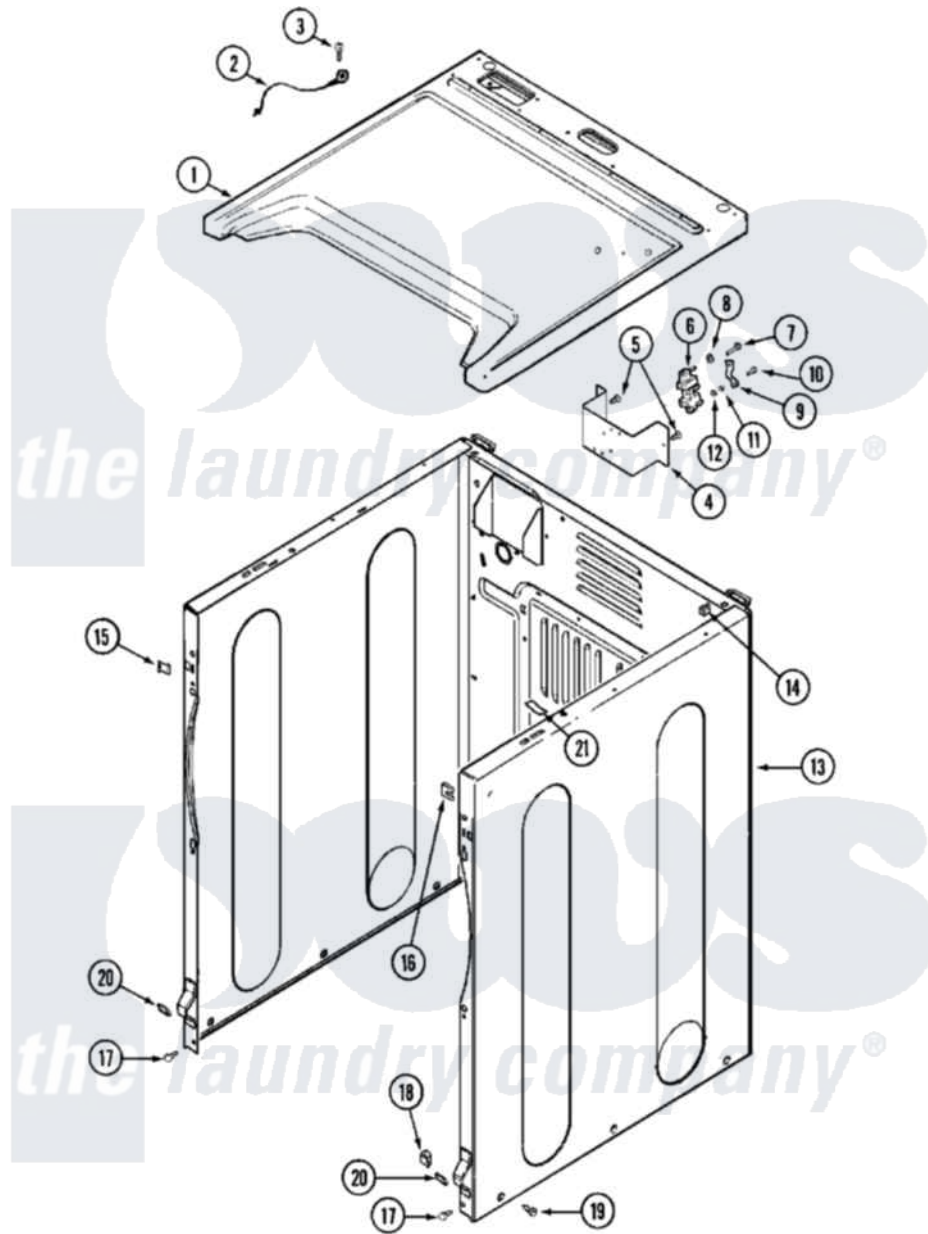

# Maytag MDE16PRAGW 02 - CABINET-FRONT

Maytag Residential Maytag MDE16PRAGW Dryer Parts Parts Diagram 02 - CABINET-FRONT  
 Click on the part number to view part

Item	Original Part Number	Replaced By	Status	Part Description
001	<a href="#">33001896</a>			Cover, Top
"	<a href="#">33002631</a>			Cover, Top
002	<a href="#">22001959</a>			Wire, Ground
003	210186	<a href="#">3370225</a>		Screw
004	NLA		Not Available	BRACKET, TERMINAL BLOCK---NA
005	<a href="#">22001995</a>			Screw Note: Screw, Tumbler Front And Shroud
006	<a href="#">33001244</a>			Block, Terminal
007	Y312209	<a href="#">W10001200</a>		Screw
008	<a href="#">Y311270</a>			Washer, Terminal Block
009	<a href="#">Y312184</a>			Strap, Grounding
010	NLA		Not Available	SCREW, GROUND STRAP
011	311484	<a href="#">112432</a>		Nut
012	<a href="#">311093</a>			Washer, Terminal Connection
013	<a href="#">22001995</a>			Screw Note: Screw, Tumbler Front And Shroud

"	22003367	<a href="#">22004095</a>	Hinge, Plastic
"	NLA		Not Available
014	310933	<a href="#">33002194</a>	CABINET (WHT)
015	<a href="#">22002049</a>		Nut, Speed
016	213280	<a href="#">204439</a>	Clip Note: Clip, Front Panel
017	<a href="#">22001995</a>		Screw And Fstner Assembly
018	<a href="#">Y310376</a>		Screw Note: Screw, Tumbler Front And Shroud
019	<a href="#">213007</a>		Clip, Door Switch Harness
"	22003409	<a href="#">213007</a>	Xfor Cabinet See Cabinet, Back
020	<a href="#">22002239</a>		Xfor Cabinet See Cabinet, Back
021	<a href="#">33001836</a>		Clip, Front Panel
022	<a href="#">Y310376</a>		Strap, Top Cover Support
			Clip, Door Switch Harness