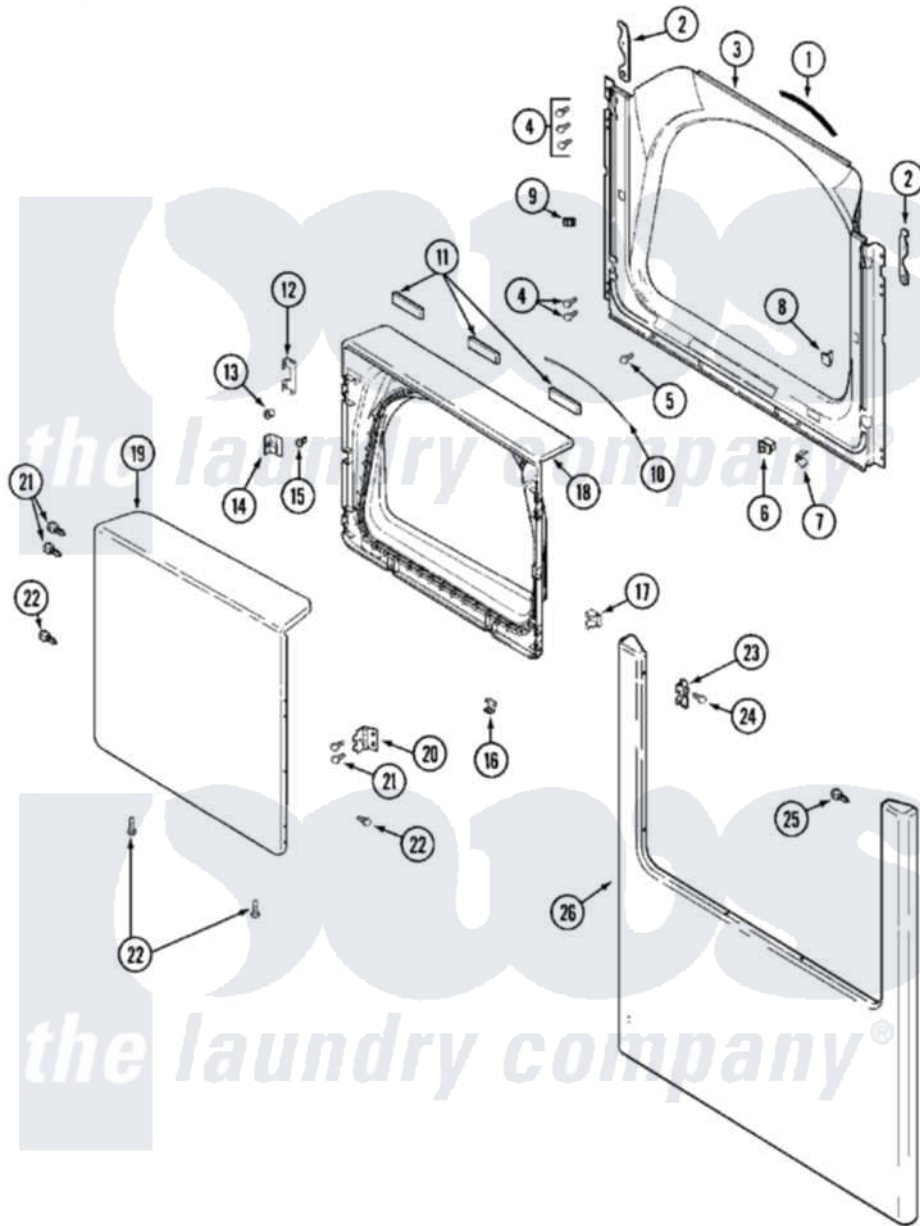

# Maytag MDE16PRAGW 03 - DOOR

Maytag [Residential Maytag MDE16PRAGW Dryer Parts](#) Parts Diagram 03 - DOOR  
 Click on the part number to view part

Item	Original Part Number	Replaced By	Status	Part Description
001	<a href="#">33001767</a>			Seal, Shroud
002	22002247	<a href="#">33002597</a>		Hook, Security
003	<a href="#">33001900</a>			Shroud
004	<a href="#">22001995</a>			Screw Note: Screw, Tumbler Front And Shroud
005	<a href="#">33001768</a>			Screw, Shroud Note: Screw, Shroud And Outlet Duct
006	33001509	<a href="#">W10169313</a>		Switch-Dor
"	33002664	<a href="#">33002166</a>		Switch, Door
007	<a href="#">33001760</a>			Bracket, Hinge
008	NLA		Not Available	PLUG, DOOR CATCH
009	Y304578	<a href="#">LA-1003</a>		Door Catch Kit
010	<a href="#">33002094</a>			Seal, Door
011	33001268		Not Available	PAD, DOOR
012	<a href="#">22002038</a>			Clip, Door
013	<a href="#">33001771</a>			Bushing, Inner Door
014	<a href="#">33001793</a>			Bracket, Strike

015	<a href="#">33001761</a>		Strike, Door
016	<a href="#">22002039</a>		Clip, Door
017	<a href="#">33001763</a>		Plug, Inner Door
018	<a href="#">22002039</a>		Clip, Door
"	<a href="#">22002063</a>		Screw No.8-18AB Wafer Head
"	<a href="#">33001899</a>		Door, Inner
019	<a href="#">33001904</a>		Door, Outer
020	<a href="#">33001759</a>		Hinge, Door
021	22002062	<a href="#">98006631</a>	Screw
022	<a href="#">22002063</a>		Screw No.8-18AB Wafer Head
023	<a href="#">33001764</a>		Cover, Hinge Hole
024	<a href="#">33001846</a>		Screw, Hinge Hole Cover
025	<a href="#">22002243</a>		Screw, Front Panel And Hinge
"	<a href="#">22002244</a>		Clip, Grounding
026	213280	<a href="#">204439</a>	Screw And Fstner Assembly
"	<a href="#">22002239</a>		Clip, Front Panel
"	<a href="#">33001901</a>		Panel, Front