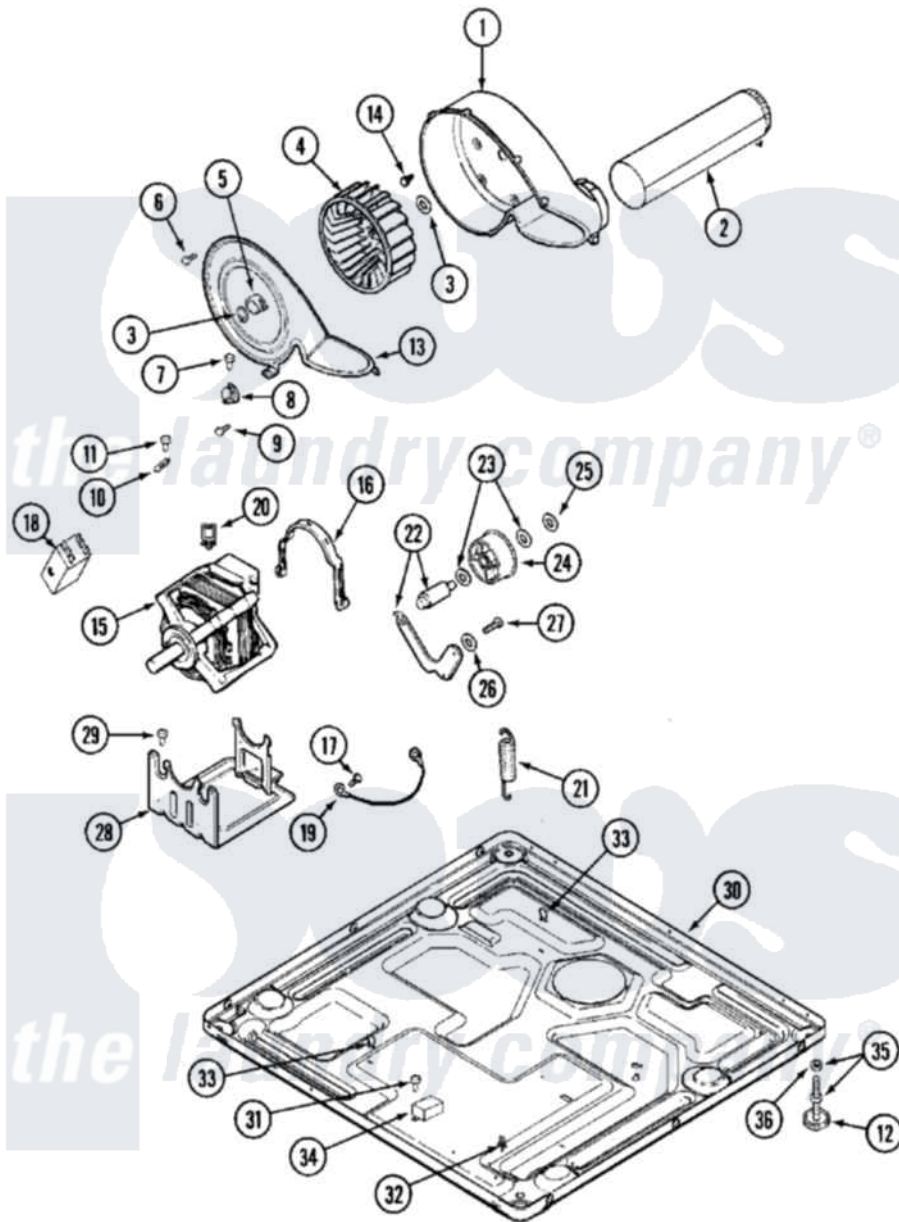

# Maytag MDE16PRAGW 06 - MOTOR DRIVE

Maytag Residential Maytag MDE16PRAGW Dryer Parts Parts Diagram 06 - MOTOR DRIVE  
 Click on the part number to view part

Item	Original Part Number	Replaced By	Status	Part Description
001	<a href="#">33001789</a>			Housing, Blower
002	<a href="#">22001995</a>			Screw Note: Screw, Tumbler Front And Shroud
"	<a href="#">33001800</a>			Duct Assembly, Exhaust
003	410233	<a href="#">9703438</a>		Ring-Retrn
004	<a href="#">33001790</a>			Wheel, Blower
"	<a href="#">33002797</a>			Wheel, Blower
005	<a href="#">312967</a>			Clamp, Blower Housing
006	33001855	<a href="#">33002917</a>		Screw, No.10-16
007	<a href="#">Y313561</a>			Screw----NA
008	<a href="#">303392</a>			Thermostat, Cycling
"	<a href="#">33303391</a>			Thermostat, Cycling
009	22001996	<a href="#">3370225</a>		Screw
010	<a href="#">33001762</a>			Fuse, Thermal
011	NLA		Not Available	SCREW, THERMAL CUT-OFF
012	<a href="#">Y314137</a>			Foot, Rubber
013	33001796	<a href="#">33002711</a>		Cover, Blower Housing