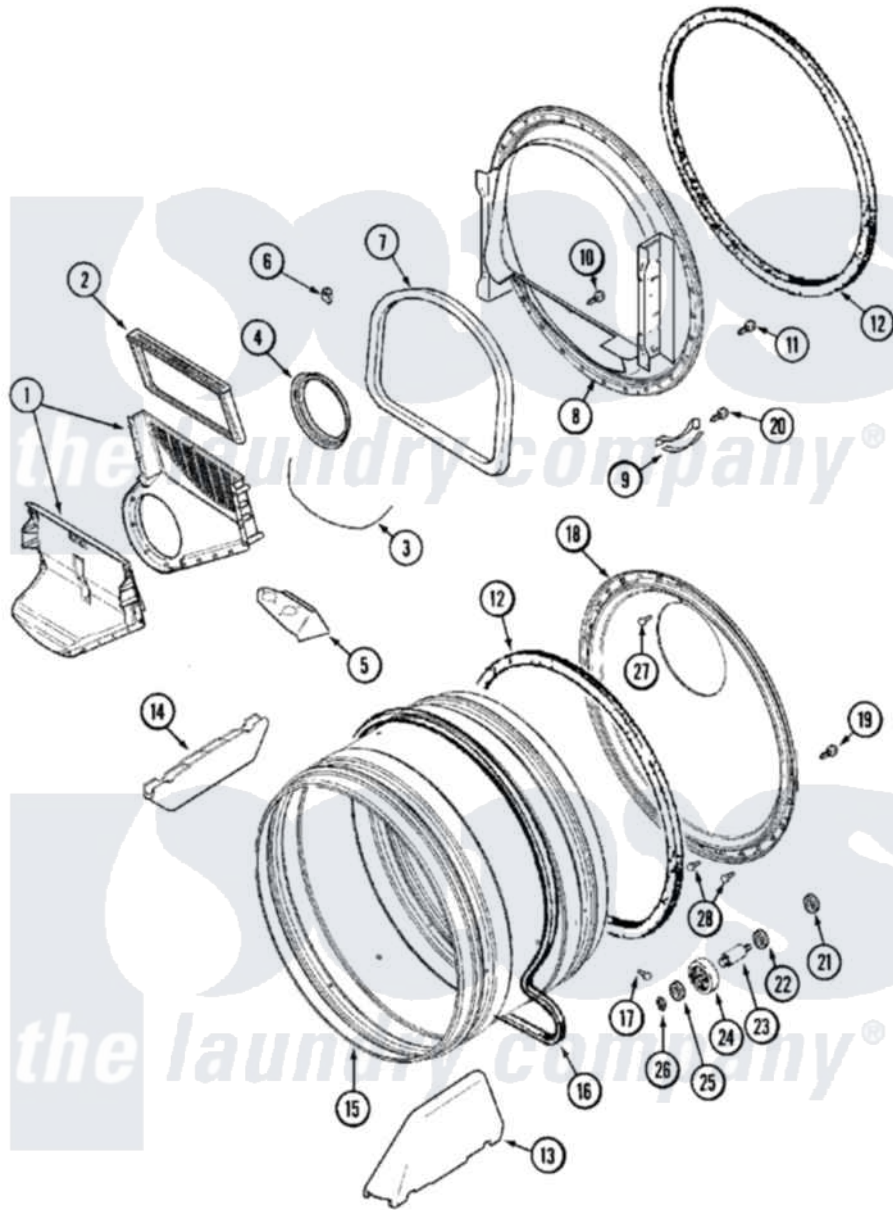

# Maytag MDE16PRAGW 08 - TUMBLER

Maytag [Residential Maytag MDE16PRAGW Dryer Parts](#) Parts Diagram 08 - TUMBLER  
 Click on the part number to view part

Item	Original Part Number	Replaced By	Status	Part Description
001	<a href="#">33001799</a>			Outlet Duct Assembly Note: Outlet Duct Assembly
002	33001804	<a href="#">33002790</a>		Lint Filter
003	NLA		Not Available	SEAL, OUTLET DUCT
004	33001758	<a href="#">33002560</a>		Seal, Blower
005	<a href="#">33001837</a>			Cover, Thermostat
006	<a href="#">Y310376</a>			Clip, Door Switch Harness
007	<a href="#">33001767</a>			Seal, Shroud
008	<a href="#">33001802</a>			Front, Tumbler
009	<a href="#">306508</a>			Tumbler Bearing Kit ----W
010	NLA		Not Available	SCREW, OUTLET DUCT
011	33001855	<a href="#">33002917</a>		Screw, No.10-16
012	<a href="#">33001807</a>			Seal, Tumbler
013	33001756	<a href="#">33002032</a>		Baffle
014	<a href="#">33001755</a>			Baffle
015	33001794	<a href="#">33001889</a>		Tumbler
016	33001777	<a href="#">33002535</a>		V-Belt

017	33001788	<a href="#">33002973</a>	Screw, No.9-15 X 1.00 Hx WS
018	<a href="#">33001801</a>		Back, Tumbler
019	<a href="#">22001995</a>		Screw Note: Screw, Tumbler Front And Shroud
020	<a href="#">210720</a>		Rivet, Bearing To Tumbler Fmt
021	<a href="#">33001443</a>		Nut, Hex
022	Y313347	<a href="#">312535</a>	Washer, Vault Mounting Brk.
023	Y312948	<a href="#">6-3129480</a>	Shaft- Tumbler
024	Y303373	<a href="#">12001541</a>	Drum Roller/Washer Assembly--W
025	<a href="#">312535</a>		Washer, Vault Mounting Brk.
026	410233	<a href="#">9703438</a>	Ring-Retrn
027	<a href="#">210932</a>		Screw, No.8 X 9/16 Ctsk Note: Screw, Inlet Duct
028	22001996	<a href="#">3370225</a>	Screw