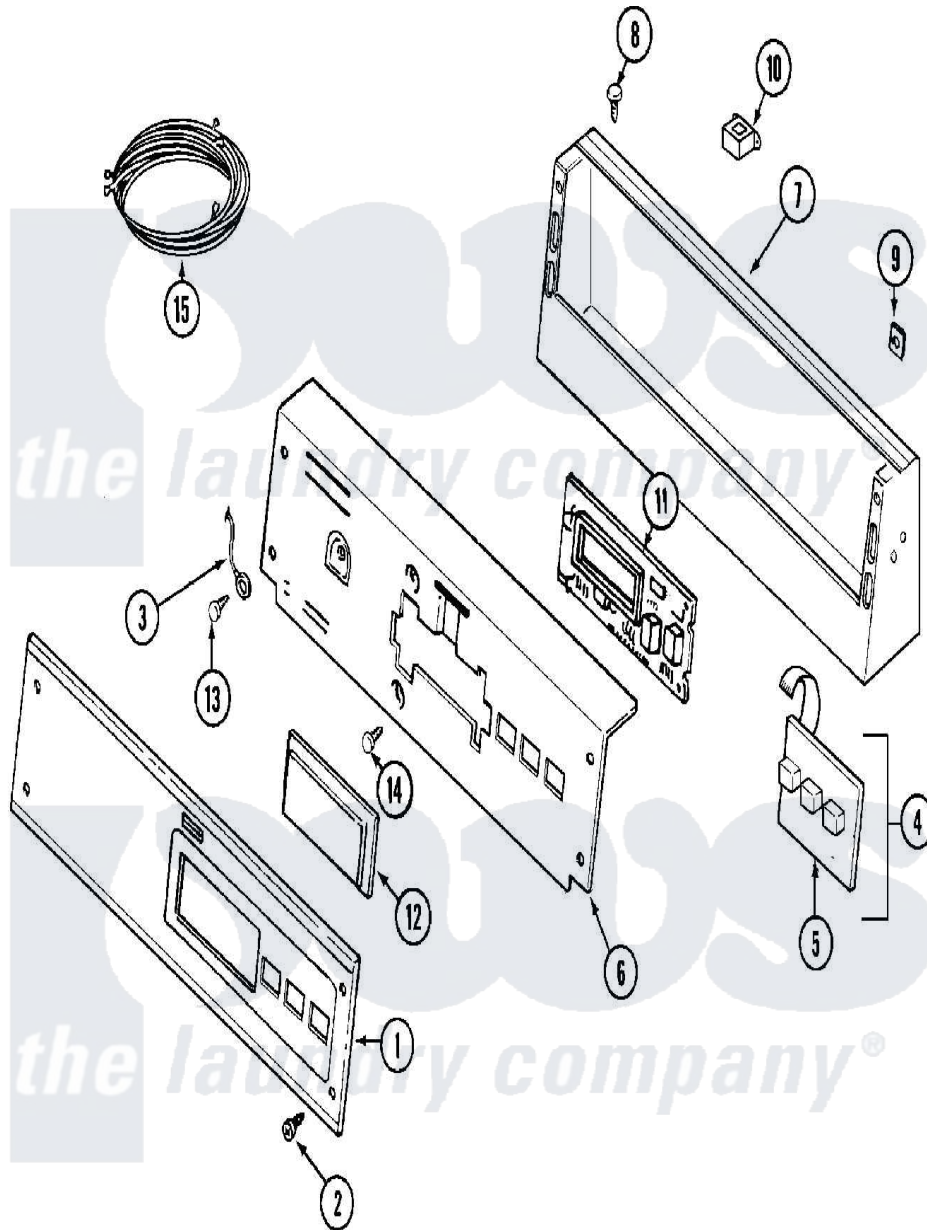

# Maytag MDE16PRAYW 01 - CONTROL PANEL

Maytag Residential Maytag MDE16PRAYW Dryer Parts Parts Diagram 01 - CONTROL PANEL  
 Click on the part number to view part

Item	Original Part Number	Replaced By	Status	Part Description
001	<a href="#">22001976</a>			Bezel
"	315211	<a href="#">22002354</a>		Screw, Back Bracket
"	33001955	<a href="#">33002939</a>		Facia - Pr
002	<a href="#">215506</a>			Screw, Control Panel Overlay
003	<a href="#">22001959</a>			Wire, Ground
004	215527	<a href="#">W10140652</a>		Screw, 6-20 X 1/2
"	<a href="#">306694</a>			Backup Plate With Switch
005	215517	<a href="#">W10131113</a>		Push Button
006	22001511	<a href="#">22002954</a>		Deflector, Water
"	33001956	<a href="#">W10124215</a>		Bracket, Control
"	<a href="#">33002523</a>			Bracket, Back
007	<a href="#">22003101</a>			Console
"	<a href="#">33001957</a>			Console
008	22001996	<a href="#">3370225</a>		Screw
009	<a href="#">215003</a>			Fastener, Panel And Bracket
010	<a href="#">211251</a>			Screw, Transformer

"	<a href="#">22001419</a>		Nut, Transformer
"	<a href="#">22001960</a>		Transformer
"	<a href="#">22002139</a>		Transformer
"	<a href="#">33001821</a>		Transformer
011	<a href="#">33001204</a>		Stand-Off, Ccontrol Board
"	33001746	<a href="#">W10130081</a>	Control Board
"	<a href="#">912077</a>		Locknut, Reader Harness
012	22001962	<a href="#">W10131114</a>	Cover, Display
013	<a href="#">211252</a>		Screw, Ground Wire
014	<a href="#">215526</a>		Screw, Circuit Board
015	<a href="#">33001878</a>		Wire Harness, Main
"	<a href="#">33001953</a>		Wire Harness, Main
"	NLA	Not Available	WIRE HARNESS, MAIN
016	<a href="#">22001973</a>		Harness, Pr Service
"	<a href="#">33001856</a>		Reader Harness Kit