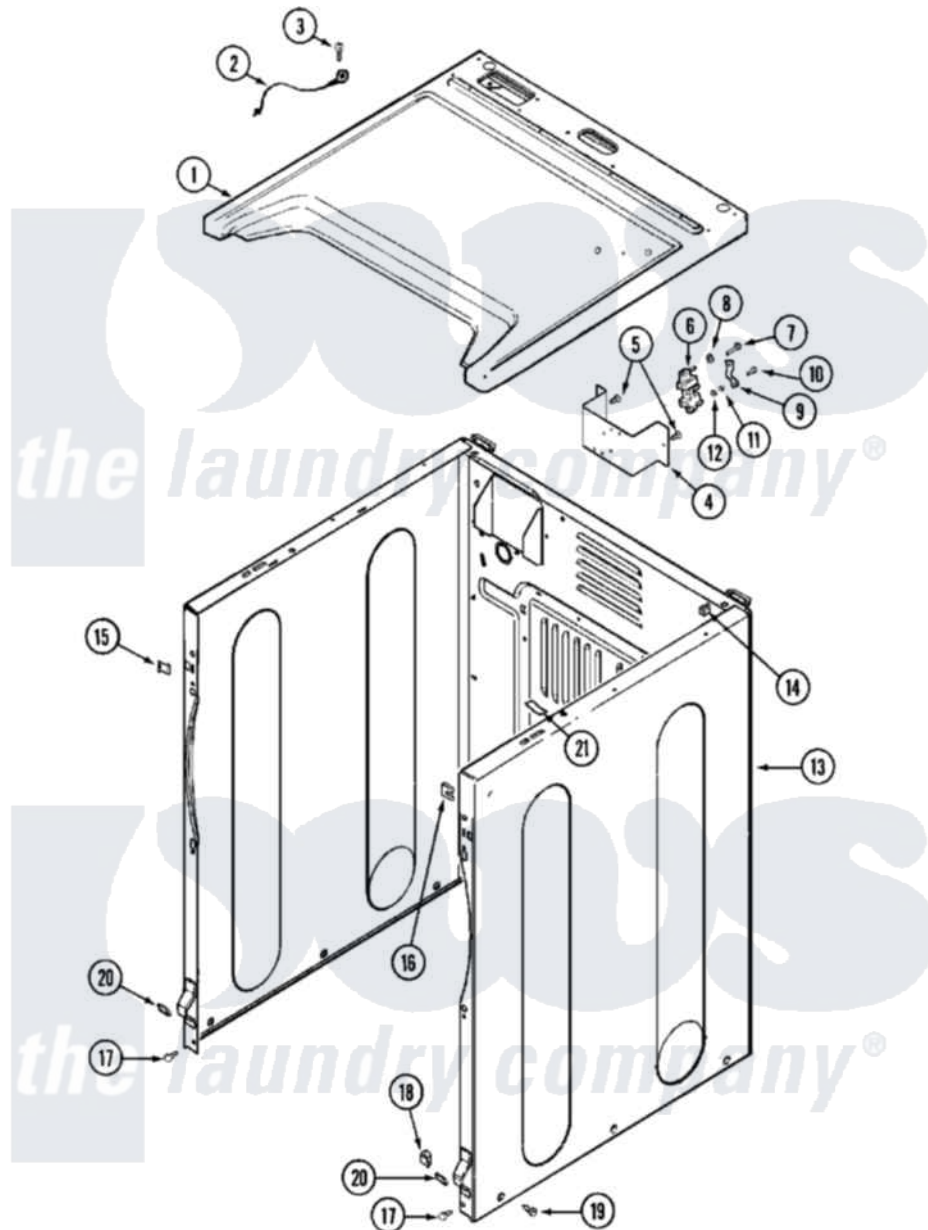

Maytag MDE16PRAYW 02 - CABINET-FRONT

Maytag [Residential Maytag MDE16PRAYW Dryer Parts](#) Parts Diagram 02 - CABINET-FRONT
 Click on the part number to view part

Item	Original Part Number	Replaced By	Status	Part Description
001	33001896			Cover, Top
"	33002631			Cover, Top
002	22001959			Wire, Ground
003	210186	3370225		Screw
004	NLA		Not Available	BRACKET, TERMINAL BLOCK---NA
005	22001995			Screw Note: Screw, Tumbler Front And Shroud
006	33001244			Block, Terminal
007	Y312209	W10001200		Screw
008	Y311270			Washer, Terminal Block
009	Y312184			Strap, Grounding
010	NLA		Not Available	SCREW, GROUND STRAP
011	311484	112432		Nut
012	311093			Washer, Terminal Connection
013	22001995			Screw Note: Screw, Tumbler Front And Shroud

"	22003367	22004095	Hinge, Plastic
"	NLA		Not Available
014	310933	33002194	CABINET (WHT)
015	22002049		Nut, Speed
016	213280	204439	Clip Note: Clip, Front Panel
017	22001995		Screw And Fstner Assembly
018	Y310376		Screw Note: Screw, Tumbler Front And Shroud
019	213007		Clip, Door Switch Harness
"	22003409	213007	Xfor Cabinet See Cabinet, Back
020	22002239		Xfor Cabinet See Cabinet, Back
021	33001836		Clip, Front Panel
022	Y310376		Strap, Top Cover Support
			Clip, Door Switch Harness